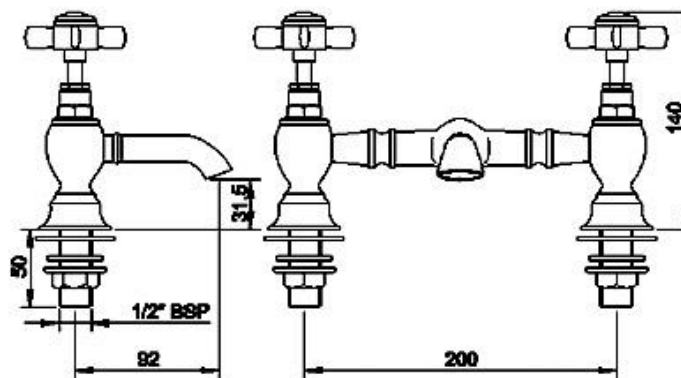

### Product Dimensions

Height (mm):	140
Width (mm):	240
Depth (mm):	140
Length (mm):	
Nett Weight (kg):	1.18

### Packaging Dimensions

Height (mm):	155
Width (mm):	160
Depth (mm):	255
Gross Weight (kg):	1.48

### Outer Box Dimensions (If Applicable)

Height (mm):	325
Width (mm):	270
Depth (mm):	500
Length (mm):	
Gross Weight (kg):	9
Barcode:	5055146104490

### Product Details

Country of Origin:	China
Fitting Instruction:	No
Product Material:	Brass
Control Type:	Manual
Waste Included:	Waste Not Included
Waste Type:	Not Applicable
WRAS Approval: No	Approval No: N/A
Valve/Cartridge Type:	Screw Down
Colour/Finish:	Chrome
Mount Type:	Deck
Operating Pressure (bar):	0.1
Flow Rates: (Litres Per Min)	0.1 bar: 12    0.5 bar: 30    1 bar: 44    2 bar: 48    3 bar: 0
Pipe Size:	1/2"
Pipe Centres:	200 mm