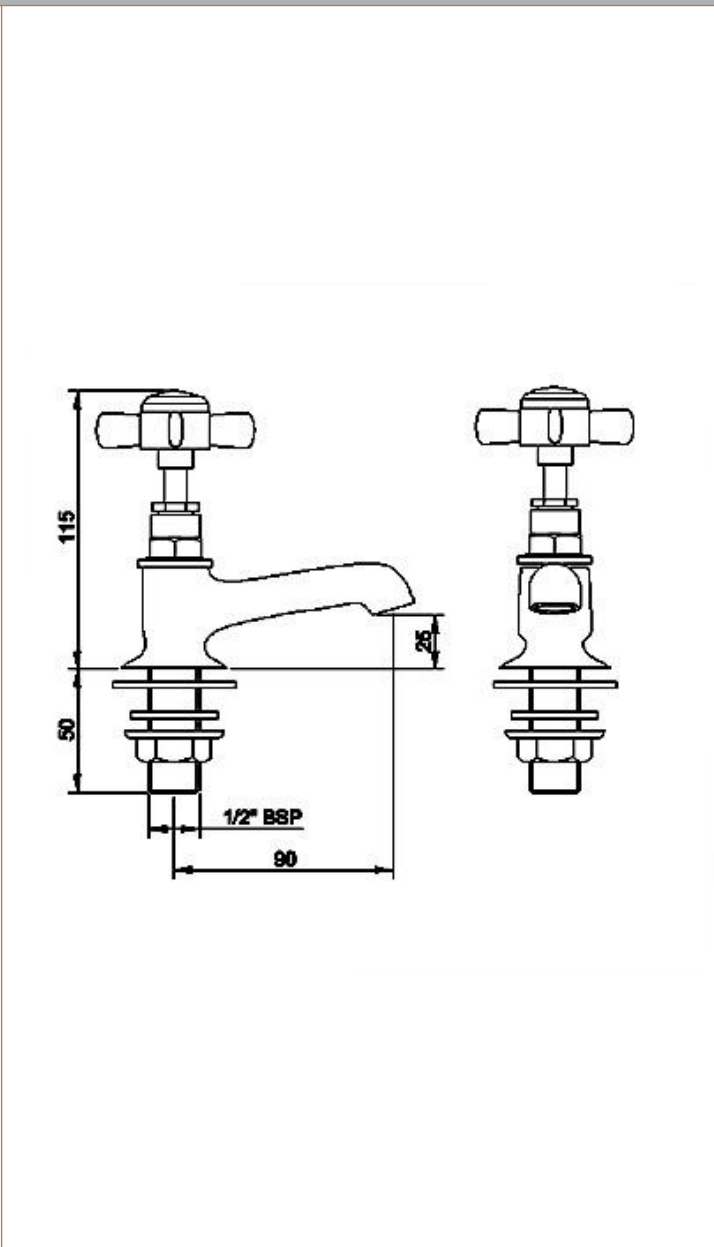

Sales Code: I321XE

Description: Basin Taps

Product Dimensions	
Height (mm):	115
Width (mm):	40
Depth (mm):	115
Length (mm):	
Nett Weight (kg):	0.91
Packaging Dimensions	
Height (mm):	55
Width (mm):	160
Depth (mm):	260
Gross Weight (kg):	1.07
Packaging Data	
Box Colour:	White Cardboard Box
Box Qty:	1
Label Size:	100 x 50
Label Colour:	White Label
Label Qty:	2
Outer Box Dimensions (If Applicable)	
Height (mm):	300
Width (mm):	270
Depth (mm):	500
Length (mm):	
Gross Weight (kg):	16
Barcode:	5055146102045
Product Details	
Country of Origin:	China
Fitting Instruction:	No
Product Material:	Brass
Control Type:	Manual
Waste Included:	Waste Not Included
Waste Type:	Not Applicable
WRAS Approval: No	Approval No: N/A
Valve/Cartridge Type:	Screw Down
Colour/Finish:	Chrome
Mount Type:	Deck
Operating Pressure (bar):	0.1
Flow Rates: (Litres Per Min)	0.1 bar: 8 0.5 bar: 24 1 bar: 33 2 bar: 44 3 bar: 0
Pipe Size:	15 mm (1/2" Bsp)
Pipe Centres:	180 mm