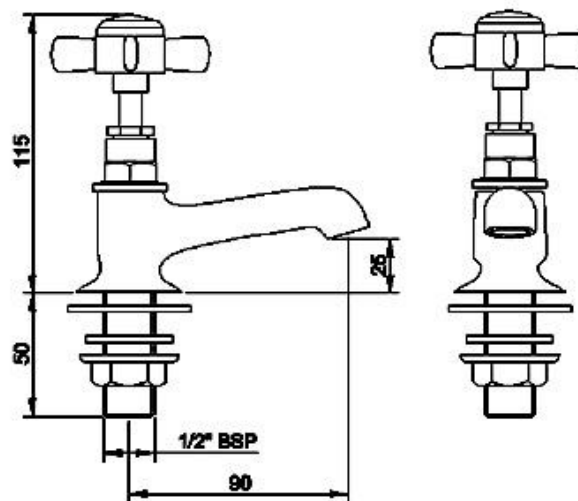

Sales Code: I321XE

Description: Basin Taps

Product Dimensions

Height (mm):	125
Width (mm):	43
Depth (mm):	115
Length (mm):	
Nett Weight (kg):	0.91

Packaging Dimensions

Height (mm):	55
Width (mm):	160
Depth (mm):	260
Gross Weight (kg):	1.07

Packaging Data

Box Colour:	White Cardboard Box
Box Qty:	1
Label Size:	100 x 50
Label Colour:	White Label
Label Qty:	2

Outer Box Dimensions (If Applicable)

Height (mm):	300
Width (mm):	270
Depth (mm):	500
Length (mm):	
Gross Weight (kg):	16
Barcode:	5055146102045

Product Details

Country of Origin:	China
Fitting Instruction:	No
Product Material:	Brass
Control Type:	Manual
Waste Included:	Waste Not Included
Waste Type:	Not Applicable
WRAS Approval: No	Approval No: N/A
Valve/Cartridge Type:	Screw Down
Colour/Finish:	Chrome
Mount Type:	Deck
Operating Pressure (bar):	0.1
Flow Rates: (Litres Per Min)	0.1 bar: 8 0.5 bar: 24 1 bar: 33 2 bar: 44 3 bar: 0
Pipe Size:	
Pipe Centres:	180 mm