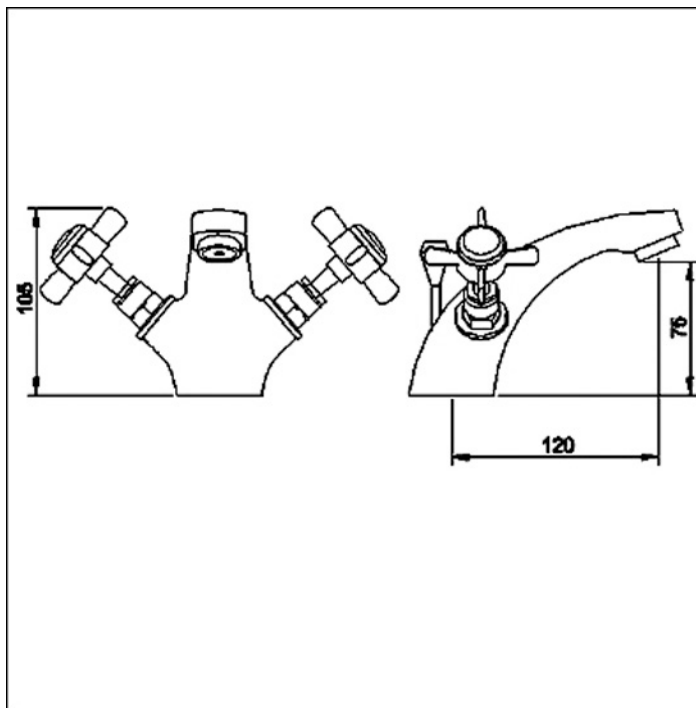

Sales Code: I345X

Description: Mono Basin Mixer With Pop-Up Waste

Product Dimensions

Height (mm):	105
Width (mm):	50
Depth (mm):	155
Length (mm):	
Nett Weight (kg):	1.45

Packaging Dimensions

Height (mm):	85
Width (mm):	170
Depth (mm):	200
Gross Weight (kg):	1.64

Packaging Data

Box Colour:	White Cardboard Box
Box Qty:	1
Label Size:	100 x 50
Label Colour:	White Label
Label Qty:	2

Outer Box Dimensions (If Applicable)

Height (mm):	
Width (mm):	
Depth (mm):	
Length (mm):	
Gross Weight (kg):	12
Barcode:	5055146102403

Product Details

Country of Origin:	China
Fitting Instruction:	No
Product Material:	Brass
Control Type:	Manual
Waste Included:	Waste Included
Waste Type:	Pop-Up
WRAS Approval:	Approval No: N/A
Valve/Cartridge Type:	Screw Down
Colour/Finish:	Chrome
Mount Type:	Deck
Operating Pressure (bar):	0.1
Flow Rates: (Litres Per Min)	0.1 bar: 4.2 0.5 bar: 11.7 1 bar: 16.8 2 bar: 24.2 3 bar: 30
Pipe Size:	15 mm
Pipe Centres:	N/A