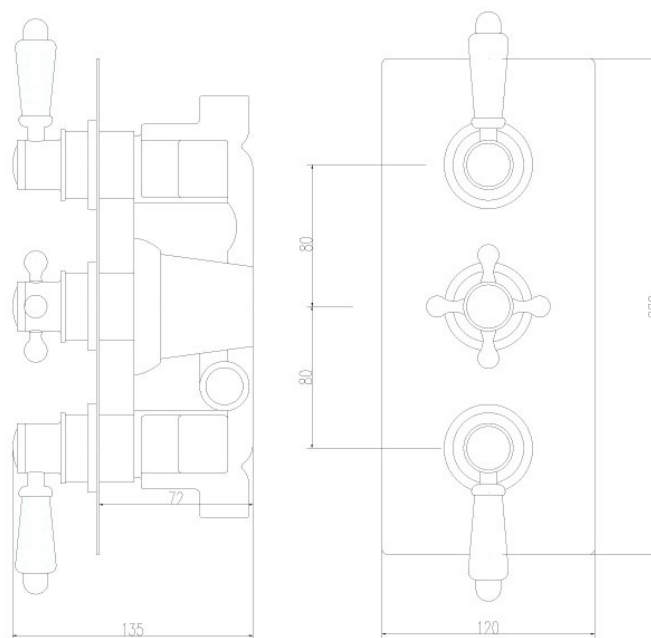

Sales Code: ITY315

Description: Traditional Triple Conc Thermo Valve

Product Dimensions

Length (mm):	
Width (mm):	120
Height (mm):	280
Depth (mm):	135
Nett Weight (kg):	3.54

Packaging Dimensions

Length (mm):	320
Width (mm):	250
Height (mm):	
Gross Weight (kg):	3.54

Packaging Data

Box Colour:	White Cardboard Box
Box Qty:	1
Label Size:	100 x 50
Label Colour:	White Label
Label Qty:	2

Outer Box Dimensions (If Applicable)

Length (mm):	
Width (mm):	520
Height (mm):	415
Depth (mm):	265
Gross Weight (kg):	21
Barcode:	5055146193975

Product Details

Country of Origin:	United Kingdom
Fitting Instruction:	No
Product Material:	Brass/ABS
Mount Type:	Wall, Recessed
Outlet Elbow Supplied:	No
Easy Clean:	Not Applicable
Head Included:	No
Handset Included:	No
Body Jets Included:	Not Applicable
No of Body Jets:	Not Applicable
Operating Pressure (bar):	0.1
Valve/Cartridge Type:	1/4 Turn Ceramic Disc
Flow Rates (L/min):	0.1 bar: 5.5 0.5 bar: 14 1 bar: 20 2 bar: 29 3 bar: 44
TMV2 Approved: Yes	Approval No: Bc 1875 00817
TMV3 Approved: Yes	Approval No: Nsf 1938 1217
WRAS Approved: Yes	Approval No: 1703023
Head Function:	Not Applicable
Handset Function:	Not Applicable
Body Jet Info:	Not Applicable
Pipe Size:	15 mm (1/2" Bsp)
Pipe Centres:	N/A
Colour/Finish:	Chrome
Hose Included:	Not Applicable
No. of Outlets:	2