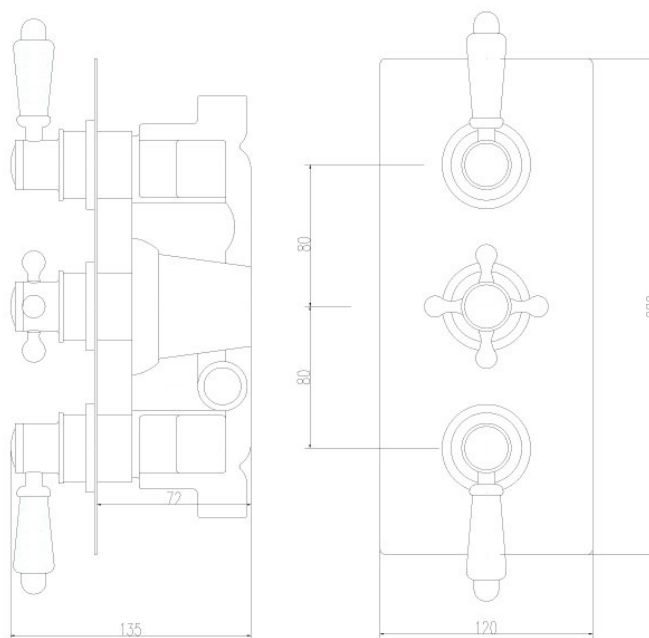

Sales Code: ITY315

Description: Traditional Triple Conc Thermo Valve

Product Dimensions

Length (mm):	
Width (mm):	120
Height (mm):	280
Depth (mm):	135
Nett Weight (kg):	3.54

Packaging Dimensions

Length (mm):	320
Width (mm):	250
Height (mm):	110
Gross Weight (kg):	3.54

Packaging Data

Box Colour:	White Cardboard Box
Box Qty:	1
Label Size:	100 x 50
Label Colour:	White Label
Label Qty:	2

Outer Box Dimensions (If Applicable)

Length (mm):	
Width (mm):	520
Height (mm):	415
Depth (mm):	265
Gross Weight (kg):	21
Barcode:	5055146193975

Product Details

Country of Origin:	United Kingdom
Fitting Instruction:	No
Product Material:	Brass/ABS
Mount Type:	Wall, Recessed
Outlet Elbow Supplied:	No
Easy Clean:	Not Applicable
Head Included:	No
Handset Included:	No
Body Jets Included:	Not Applicable
No of Body Jets:	Not Applicable
Operating Pressure (bar):	0.1
Valve/Cartridge Type:	1/4 Turn Ceramic Disc
Flow Rates (L/min):	0.1 bar: 5.5 0.5 bar: 14 1 bar: 20 2 bar: 29 3 bar: 44
TMV2 Approved:	No Approval No: N/A
TMV3 Approved:	No Approval No: N/A
WRAS Approved:	Yes Approval No: 2204707
Head Function:	Not Applicable
Handset Function:	Not Applicable
Body Jet Info:	Not Applicable
Pipe Size:	15 mm
Pipe Centres:	N/A
Colour/Finish:	Chrome
Hose Included:	Not Applicable
No. of Outlets:	2