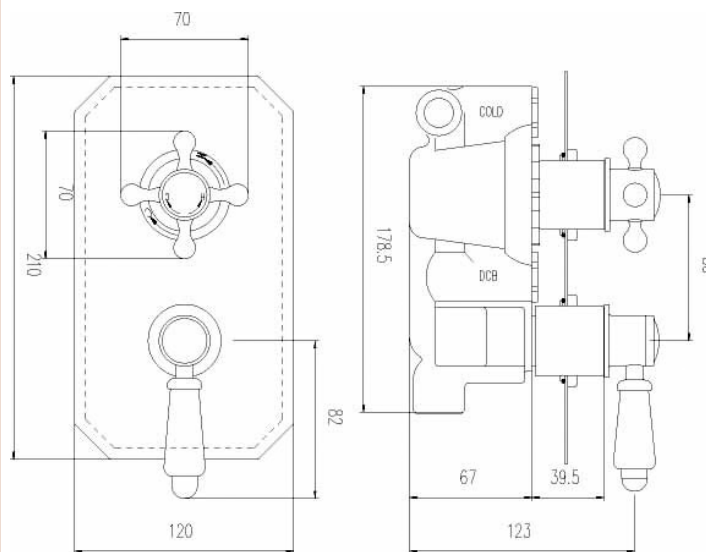

Sales Code: ITY316

Description: Traditional Twin Conc Thermo Valve

Product Dimensions

Length (mm):	
Width (mm):	120
Height (mm):	210
Depth (mm):	135
Nett Weight (kg):	2.74

Packaging Dimensions

Length (mm):	250
Width (mm):	240
Height (mm):	110
Gross Weight (kg):	2.74

Packaging Data

Box Colour:	White Cardboard Box
Box Qty:	1
Label Size:	100 x 50
Label Colour:	White Label
Label Qty:	2

Outer Box Dimensions (If Applicable)

Length (mm):	
Width (mm):	340
Height (mm):	180
Depth (mm):	370
Gross Weight (kg):	16
Barcode:	5055146196686

Product Details

Country of Origin:	United Kingdom
Fitting Instruction:	No
Product Material:	Brass/ABS
Mount Type:	Wall, Recessed
Outlet Elbow Supplied:	No
Easy Clean:	Not Applicable
Head Included:	No
Handset Included:	No
Body Jets Included:	Not Applicable
No of Body Jets:	Not Applicable
Operating Pressure (bar):	0.1
Valve/Cartridge Type:	1/4 Turn Ceramic Disc
Flow Rates (L/min):	0.1 bar: 5.5 0.5 bar: 14 1 bar: 20 2 bar: 29 3 bar: 44
TMV2 Approved:	No Approval No: N/A
TMV3 Approved:	No Approval No: N/A
WRAS Approved:	Yes Approval No: 2204707
Head Function:	Not Applicable
Handset Function:	Not Applicable
Body Jet Info:	Not Applicable
Pipe Size:	15 mm
Pipe Centres:	N/A
Colour/Finish:	Chrome
Hose Included:	Not Applicable
No. of Outlets:	1