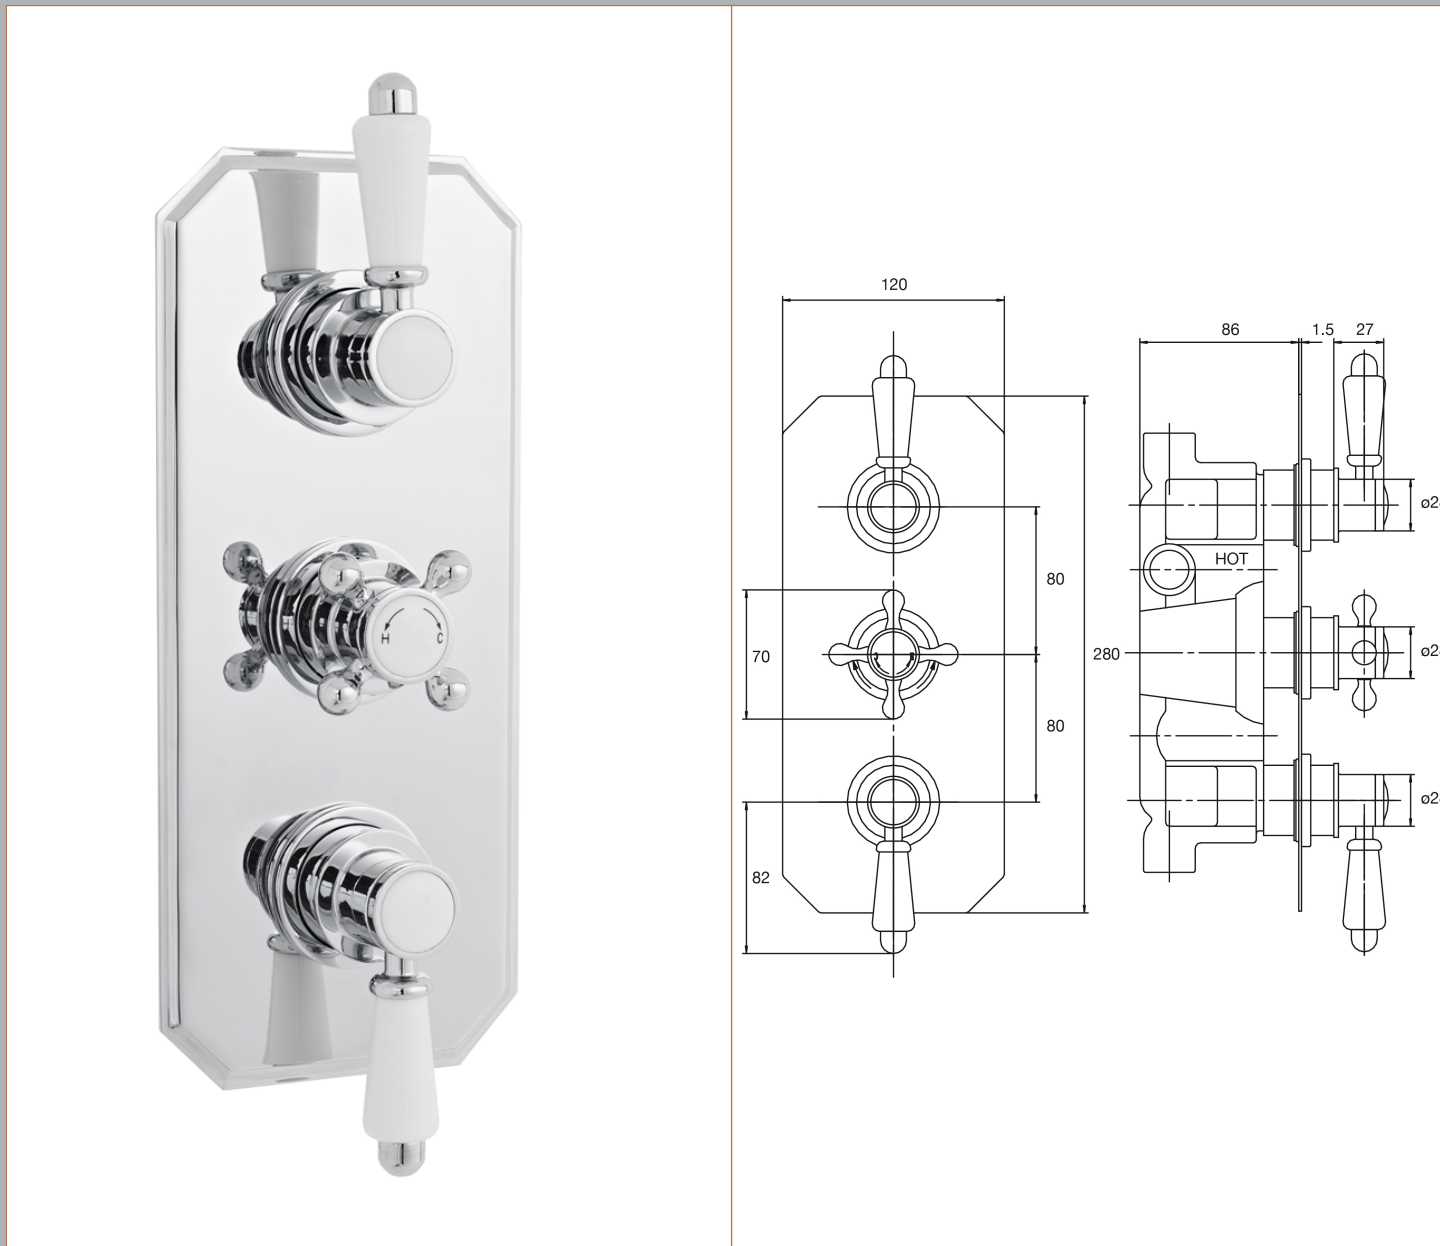

Sales Code: ITY317

Description: Triple Concealed Thermo Valve

Product Dimensions

Length (mm):	
Width (mm):	120
Height (mm):	280
Depth (mm):	135
Nett Weight (kg):	3.86

Packaging Dimensions

Length (mm):	320
Width (mm):	250
Height (mm):	
Gross Weight (kg):	3.86

Packaging Data

Box Colour:	White Cardboard Box
Box Qty:	1
Label Size:	100 x 50
Label Colour:	White Label
Label Qty:	2

Outer Box Dimensions (If Applicable)

Length (mm):	
Width (mm):	525
Height (mm):	370
Depth (mm):	350
Gross Weight (kg):	23
Barcode:	5055369030804

Product Details

Country of Origin:	United Kingdom
Fitting Instruction:	No
Product Material:	Brass/ABS
Mount Type:	Wall, Recessed
Outlet Elbow Supplied:	No
Easy Clean:	Not Applicable
Head Included:	No
Handset Included:	No
Body Jets Included:	Not Applicable
No of Body Jets:	Not Applicable
Operating Pressure (bar):	0.1
Valve/Cartridge Type:	1/4 Turn Ceramic Disc
Flow Rates (L/min):	0.1 bar: 5.5 0.5 bar: 14 1 bar: 20 2 bar: 29 3 bar: 44
TMV2 Approved: Yes	Approval No: Bc 1875 00817
TMV3 Approved: Yes	Approval No: Nsf 1938 1217
WRAS Approved: Yes	Approval No: 1703023
Head Function:	Not Applicable
Handset Function:	Not Applicable
Body Jet Info:	Not Applicable
Pipe Size:	15 mm (1/2" Bsp)
Pipe Centres:	N/A
Colour/Finish:	Chrome
Hose Included:	Not Applicable
No. of Outlets:	2