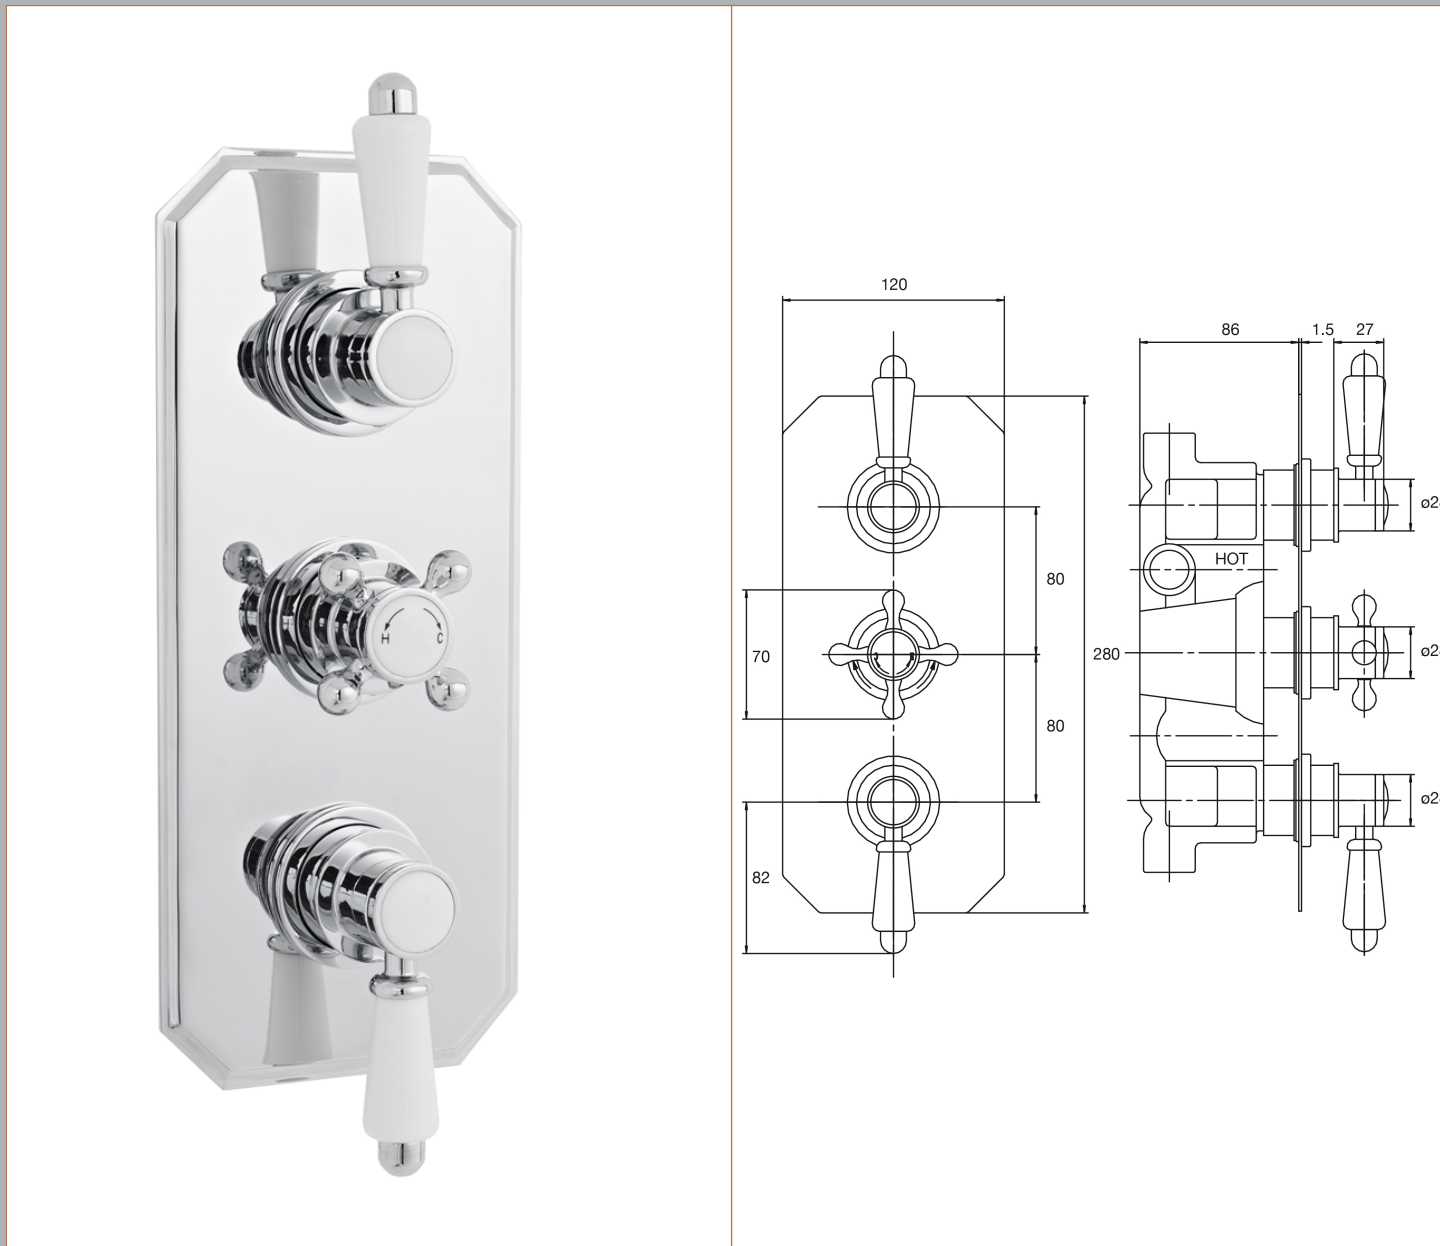

Sales Code: ITY317

Description: Triple Concealed Thermo Valve

Product Dimensions

Length (mm):	
Width (mm):	120
Height (mm):	280
Depth (mm):	135
Nett Weight (kg):	3.86

Packaging Dimensions

Length (mm):	320
Width (mm):	250
Height (mm):	110
Gross Weight (kg):	3.86

Packaging Data

Box Colour:	White Cardboard Box
Box Qty:	1
Label Size:	100 x 50
Label Colour:	White Label
Label Qty:	2

Outer Box Dimensions (If Applicable)

Length (mm):	
Width (mm):	525
Height (mm):	370
Depth (mm):	350
Gross Weight (kg):	23
Barcode:	5055369030804

Product Details

Country of Origin:	United Kingdom
Fitting Instruction:	No
Product Material:	Brass/ABS
Mount Type:	Wall, Recessed
Outlet Elbow Supplied:	No
Easy Clean:	Not Applicable
Head Included:	No
Handset Included:	No
Body Jets Included:	Not Applicable
No of Body Jets:	Not Applicable
Operating Pressure (bar):	0.1
Valve/Cartridge Type:	1/4 Turn Ceramic Disc
Flow Rates (L/min):	0.1 bar: 5.5 0.5 bar: 14 1 bar: 20 2 bar: 29 3 bar: 44
TMV2 Approved:	No Approval No: N/A
TMV3 Approved:	No Approval No: N/A
WRAS Approved:	Yes Approval No: 2204707
Head Function:	Not Applicable
Handset Function:	Not Applicable
Body Jet Info:	Not Applicable
Pipe Size:	15 mm
Pipe Centres:	N/A
Colour/Finish:	Chrome
Hose Included:	Not Applicable
No. of Outlets:	2