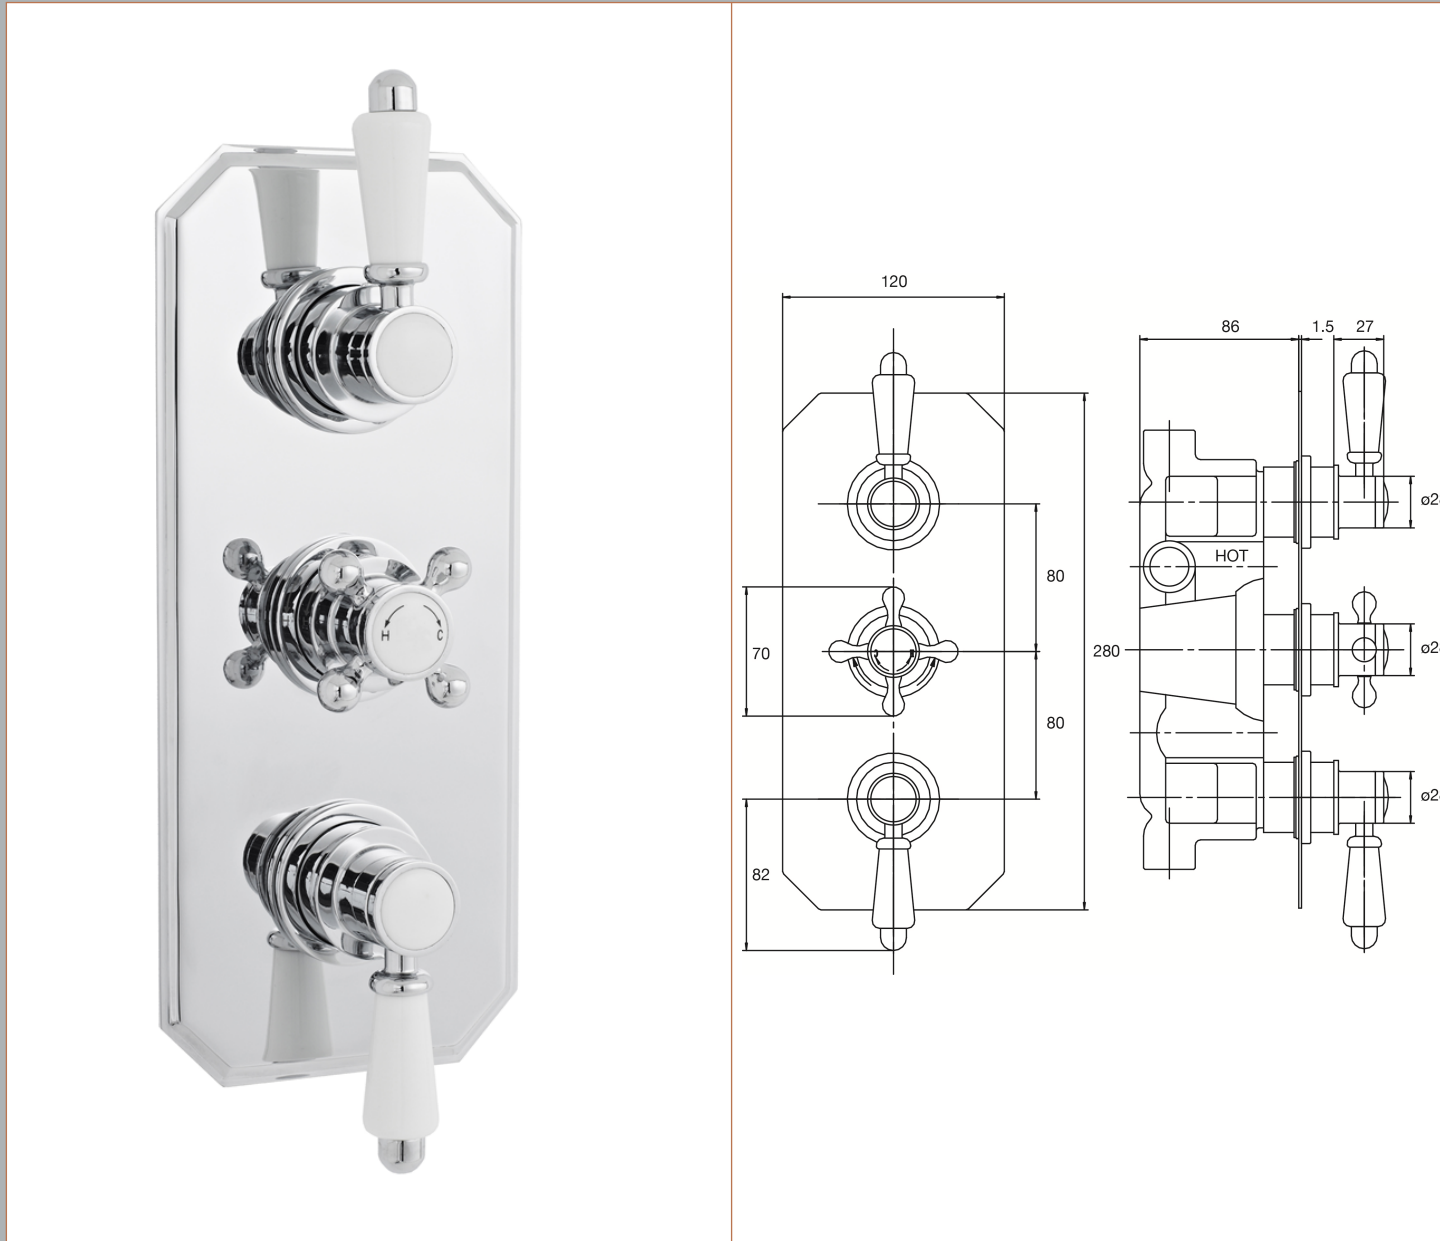

Sales Code: ITY317

Description: Triple Concealed Thermo Valve

### Product Dimensions

Length (mm):	
Width (mm):	120
Height (mm):	280
Depth (mm):	135
Nett Weight (kg):	3.86

### Outer Box Dimensions (If Applicable)

Length (mm):	
Width (mm):	525
Height (mm):	370
Depth (mm):	350
Gross Weight (kg):	23
Barcode:	5055369030804

### Product Details

Country of Origin:	United Kingdom
Fitting Instruction:	No
Product Material:	Brass/ABS
Mount Type:	Wall, Recessed
Outlet Elbow Supplied:	No
Easy Clean:	Not Applicable
Head Included:	No
Handset Included:	No
Body Jets Included:	Not Applicable
No of Body Jets:	Not Applicable
Operating Pressure (bar):	0.1
Valve/Cartridge Type:	1/4 Turn Ceramic Disc
Flow Rates (L/min):	0.1 bar: 5.5    0.5 bar: 14    1 bar: 20    2 bar: 29    3 bar: 44
TMV2 Approved:	No    Approval No: N/A
TMV3 Approved:	No    Approval No: N/A
WRAS Approved:	Yes    Approval No: 2204707
Head Function:	Not Applicable
Handset Function:	Not Applicable
Body Jet Info:	Not Applicable
Pipe Size:	15 mm
Pipe Centres:	N/A
Colour/Finish:	Chrome
Hose Included:	Not Applicable
No. of Outlets:	2