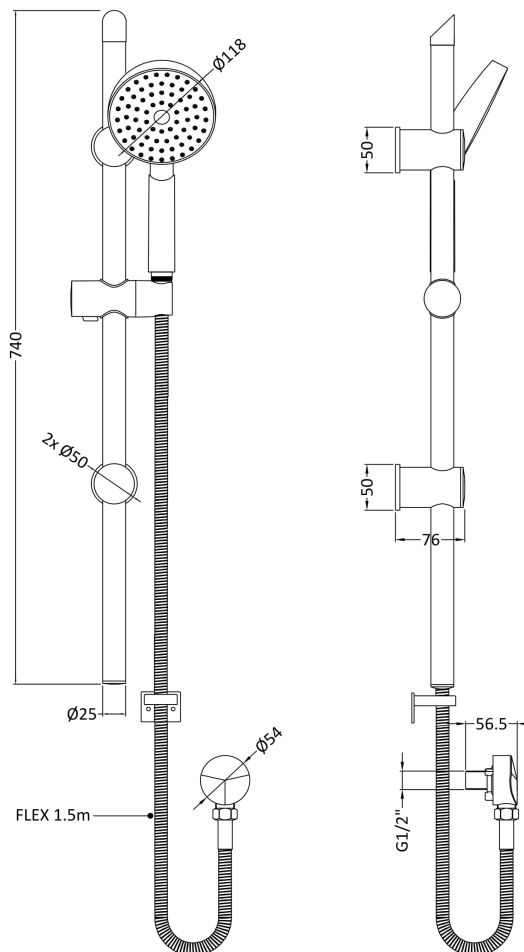

Sales Code: JTY004

Description: Slider Rail Kit

Product Dimensions

Length (mm):	
Width (mm):	96
Height (mm):	740
Depth (mm):	76
Nett Weight (kg):	1.19

Packaging Dimensions

Length (mm):	790
Width (mm):	160
Height (mm):	83
Gross Weight (kg):	1.19

Packaging Data

Box Colour:	White Cardboard Box
Box Qty:	1
Label Size:	100 x 50
Label Colour:	White Label
Label Qty:	2

Outer Box Dimensions (If Applicable)

Length (mm):	
Width (mm):	430
Height (mm):	340
Depth (mm):	800
Gross Weight (kg):	18
Barcode:	5055146163961

Product Details

Country of Origin:	China
Fitting Instruction:	No
Product Material:	Brass/ABS
Mount Type:	Surface, Wall
Outlet Elbow Supplied:	Yes
Easy Clean:	Yes
Head Included:	No
Handset Included:	Yes
Body Jets Included:	No
No of Body Jets:	Not Applicable
Operating Pressure (bar):	0.5
Valve/Cartridge Type:	Not Applicable
Flow Rates (L/min):	0.1 bar: N/A 0.5 bar: N/A 1 bar: N/A 2 bar: N/A 3 bar: N/A
TMV2 Approved:	No Approval No: N/A
TMV3 Approved:	No Approval No: N/A
WRAS Approved:	No Approval No: N/A
Head Function:	Not Applicable
Handset Function:	Single Setting
Body Jet Info:	Not Applicable
Pipe Size:	15 mm
Pipe Centres:	N/A
Colour/Finish:	Chrome
Hose Included:	Yes
No. of Outlets:	1