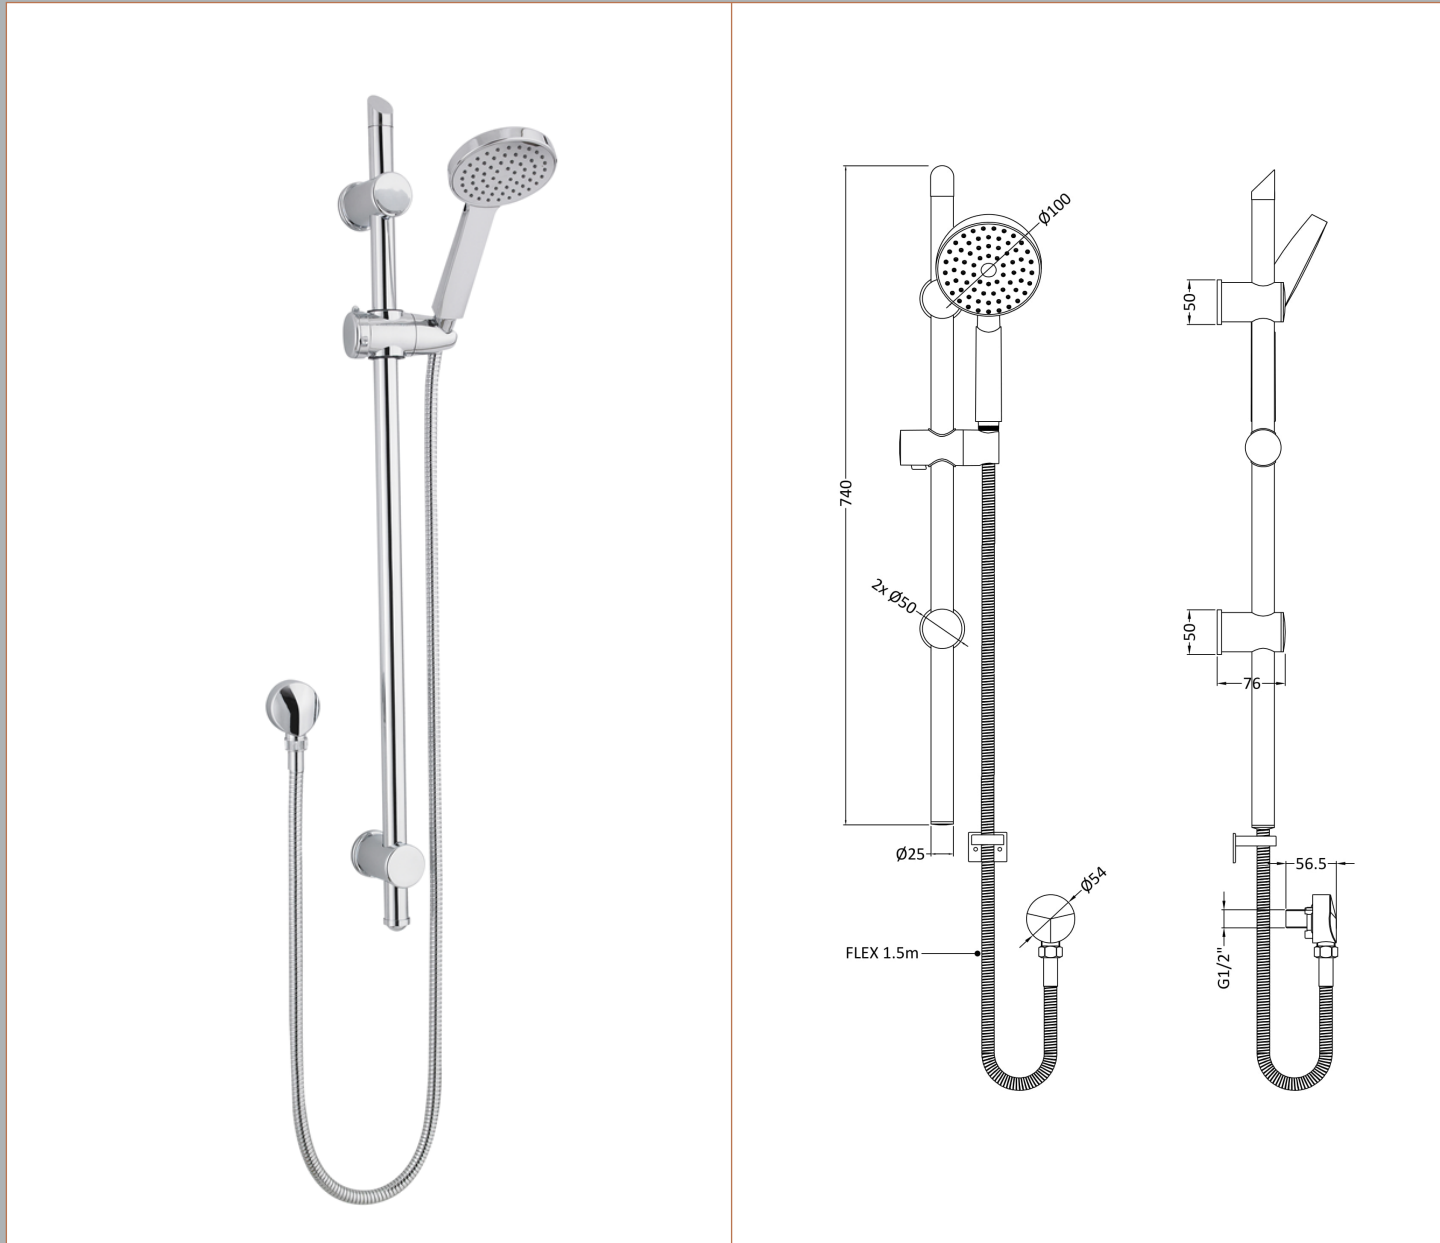

Sales Code: JTY035

Description: Water Saving Shower Kit

Product Dimensions

Length (mm):	
Width (mm):	96
Height (mm):	740
Depth (mm):	
Nett Weight (kg):	1.42

Packaging Dimensions

Length (mm):	790
Width (mm):	160
Height (mm):	
Gross Weight (kg):	1.42

Packaging Data

Box Colour:	White Cardboard Box
Box Qty:	1
Label Size:	100 x 50
Label Colour:	White Label
Label Qty:	2

Outer Box Dimensions (If Applicable)

Length (mm):	
Width (mm):	1090
Height (mm):	350
Depth (mm):	430
Gross Weight (kg):	21
Barcode:	5055369044313

Product Details

Country of Origin:	United Kingdom
Fitting Instruction:	Yes
Product Material:	Brass/ABS
Mount Type:	Surface, Wall
Outlet Elbow Supplied:	Yes
Easy Clean:	Yes
Head Included:	No
Handset Included:	Yes
Body Jets Included:	No
No of Body Jets:	Not Applicable
Operating Pressure (bar):	0.5
Valve/Cartridge Type:	Not Applicable
Flow Rates (L/min):	0.1 bar: N/A 0.5 bar: N/A 1 bar: N/A 2 bar: N/A 3 bar: N/A
TMV2 Approved:	No Approval No: N/A
TMV3 Approved:	No Approval No: N/A
WRAS Approved:	No Approval No: N/A
Head Function:	Not Applicable
Handset Function:	Single Setting
Body Jet Info:	Not Applicable
Pipe Size:	15 mm (1/2" Bsp)
Pipe Centres:	N/A
Colour/Finish:	Chrome
Hose Included:	Yes
No. of Outlets:	1