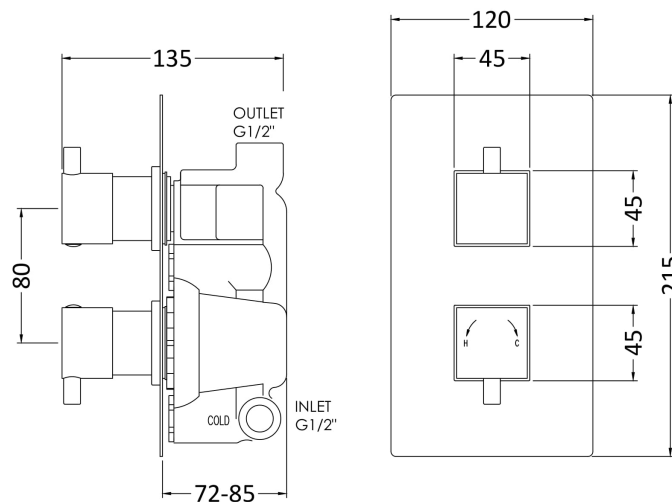

Sales Code: JTY301

Description: Twin Conc Thermostatic Shower Valve

Product Dimensions

Length (mm):	
Width (mm):	120
Height (mm):	215
Depth (mm):	133
Nett Weight (kg):	2.87

Packaging Dimensions

Length (mm):	250
Width (mm):	240
Height (mm):	
Gross Weight (kg):	2.87

Packaging Data

Box Colour:	White Cardboard Box
Box Qty:	1
Label Size:	100 x 50
Label Colour:	White Label
Label Qty:	2

Outer Box Dimensions (If Applicable)

Length (mm):	
Width (mm):	500
Height (mm):	370
Depth (mm):	275
Gross Weight (kg):	17
Barcode:	5055146188940

Product Details

Country of Origin:	United Kingdom
Fitting Instruction:	No
Product Material:	Brass/ABS
Mount Type:	Wall, Recessed
Outlet Elbow Supplied:	No
Easy Clean:	Not Applicable
Head Included:	No
Handset Included:	No
Body Jets Included:	Not Applicable
No of Body Jets:	Not Applicable
Operating Pressure (bar):	0.1
Valve/Cartridge Type:	1/4 Turn Ceramic Disc
Flow Rates (L/min):	0.1 bar: 5.5 0.5 bar: 14 1 bar: 20 2 bar: 29 3 bar: 44
TMV2 Approved: Yes	Approval No: Bc 1875 00817
TMV3 Approved: Yes	Approval No: Nsf 1938 1217
WRAS Approved: Yes	Approval No: 1703023
Head Function:	Not Applicable
Handset Function:	Not Applicable
Body Jet Info:	Not Applicable
Pipe Size:	15 mm (1/2" Bsp)
Pipe Centres:	N/A
Colour/Finish:	Chrome
Hose Included:	Not Applicable
No. of Outlets:	1