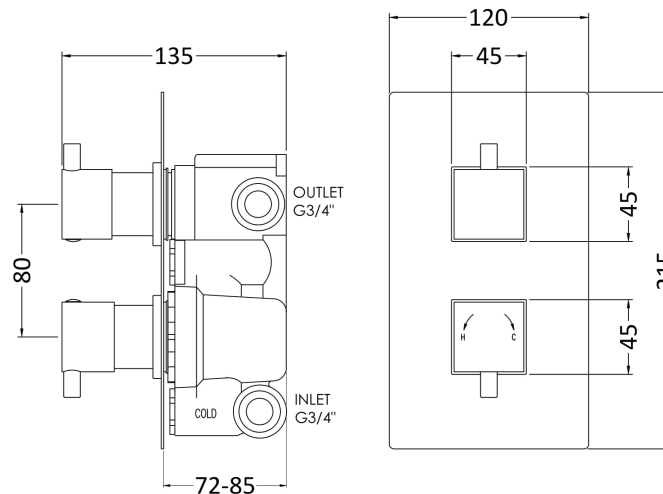

### Product Dimensions

Length (mm):	
Width (mm):	120
Height (mm):	215
Depth (mm):	133
Nett Weight (kg):	2.93

### Packaging Dimensions

Length (mm):	250
Width (mm):	240
Height (mm):	130
Gross Weight (kg):	2.93

### Outer Box Dimensions (If Applicable)

Length (mm):	
Width (mm):	510
Height (mm):	425
Depth (mm):	275
Gross Weight (kg):	18
Barcode:	5055146188957

### Product Details

Country of Origin:	United Kingdom
Fitting Instruction:	No
Product Material:	Brass/ABS
Mount Type:	Wall, Recessed
Outlet Elbow Supplied:	No
Easy Clean:	Not Applicable
Head Included:	No
Handset Included:	No
Body Jets Included:	No
No of Body Jets:	Not Applicable
Operating Pressure (bar):	0.5
Valve/Cartridge Type:	1/4 Turn Ceramic Disc
Flow Rates (L/min):	0.1 bar: N/A 0.5 bar: 13 1 bar: 17 2 bar: 24 3 bar: 27
TMV2 Approved:	No Approval No: N/A
TMV3 Approved:	No Approval No: N/A
WRAS Approved:	No Approval No: N/A
Head Function:	Not Applicable
Handset Function:	Not Applicable
Body Jet Info:	Not Applicable
Pipe Size:	15 mm
Pipe Centres:	N/A
Colour/Finish:	Chrome
Hose Included:	Not Applicable
No. of Outlets:	2