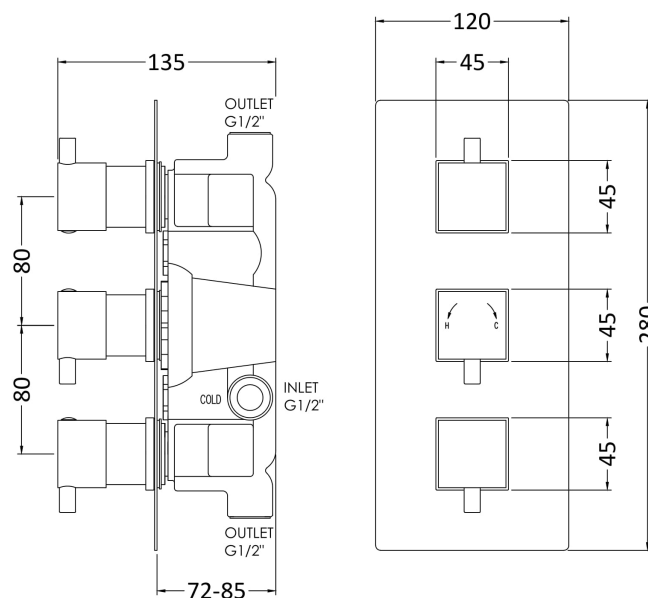

Sales Code: JTY303

Description: Triple Conc Thermostatic Shower Valve

Product Dimensions

Length (mm):	
Width (mm):	120
Height (mm):	280
Depth (mm):	136
Nett Weight (kg):	3.58

Packaging Dimensions

Length (mm):	140
Width (mm):	296
Height (mm):	
Gross Weight (kg):	3.58

Packaging Data

Box Colour:	White Cardboard Box
Box Qty:	1
Label Size:	100 x 50
Label Colour:	White Label
Label Qty:	2

Outer Box Dimensions (If Applicable)

Length (mm):	
Width (mm):	520
Height (mm):	375
Depth (mm):	345
Gross Weight (kg):	21
Barcode:	5055146188964

Product Details

Country of Origin:	United Kingdom
Fitting Instruction:	No
Product Material:	Brass/ABS
Mount Type:	Wall, Recessed
Outlet Elbow Supplied:	No
Easy Clean:	Not Applicable
Head Included:	No
Handset Included:	No
Body Jets Included:	Not Applicable
No of Body Jets:	Not Applicable
Operating Pressure (bar):	0.1
Valve/Cartridge Type:	1/4 Turn Ceramic Disc
Flow Rates (L/min):	0.1 bar: 5.5 0.5 bar: 14 1 bar: 20 2 bar: 29 3 bar: 44
TMV2 Approved: Yes	Approval No: Bc 1875 00817
TMV3 Approved: Yes	Approval No: Nsf 1938 1217
WRAS Approved: Yes	Approval No: 1703023
Head Function:	Not Applicable
Handset Function:	Not Applicable
Body Jet Info:	Not Applicable
Pipe Size:	15 mm (1/2" Bsp)
Pipe Centres:	N/A
Colour/Finish:	Chrome
Hose Included:	Not Applicable
No. of Outlets:	2