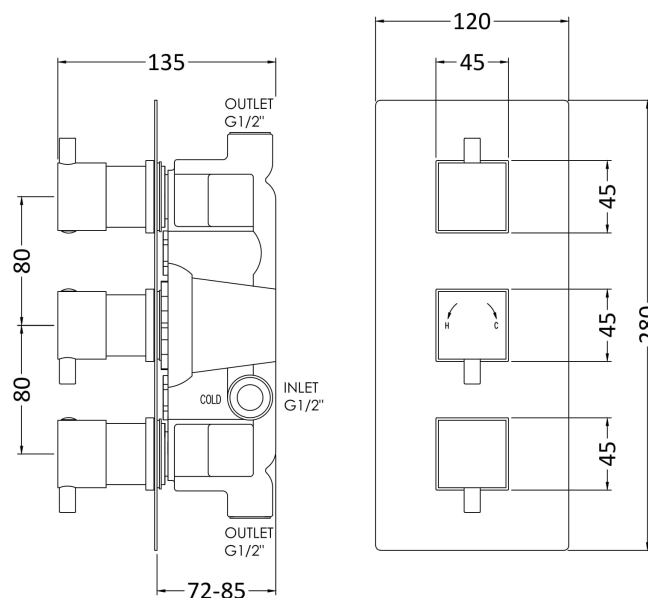

Sales Code: JTY303

Description: Triple Conc Thermostatic Shower Valve

Product Dimensions

Length (mm):	
Width (mm):	120
Height (mm):	280
Depth (mm):	136
Nett Weight (kg):	3.58

Packaging Dimensions

Length (mm):	140
Width (mm):	296
Height (mm):	18
Gross Weight (kg):	3.58

Packaging Data

Box Colour:	White Cardboard Box
Box Qty:	1
Label Size:	100 x 50
Label Colour:	White Label
Label Qty:	2

Outer Box Dimensions (If Applicable)

Length (mm):	
Width (mm):	520
Height (mm):	375
Depth (mm):	345
Gross Weight (kg):	21
Barcode:	5055146188964

Product Details

Country of Origin:	United Kingdom
Fitting Instruction:	No
Product Material:	Brass/ABS
Mount Type:	Wall, Recessed
Outlet Elbow Supplied:	No
Easy Clean:	Not Applicable
Head Included:	No
Handset Included:	No
Body Jets Included:	Not Applicable
No of Body Jets:	Not Applicable
Operating Pressure (bar):	0.1
Valve/Cartridge Type:	1/4 Turn Ceramic Disc
Flow Rates (L/min):	0.1 bar: 5.5 0.5 bar: 14 1 bar: 20 2 bar: 29 3 bar: 44
TMV2 Approved:	No Approval No: N/A
TMV3 Approved:	No Approval No: N/A
WRAS Approved:	Yes Approval No: 2204707
Head Function:	Not Applicable
Handset Function:	Not Applicable
Body Jet Info:	Not Applicable
Pipe Size:	15 mm
Pipe Centres:	N/A
Colour/Finish:	Chrome
Hose Included:	Not Applicable
No. of Outlets:	2