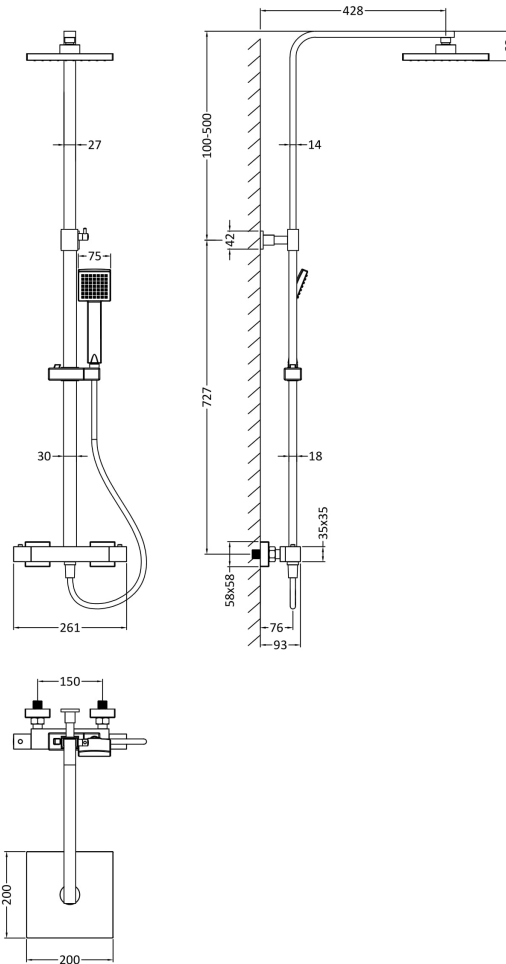

Sales Code: JTY386

Description: Square Thermostatic Bar Valve & Kit

Product Dimensions

Length (mm):	
Width (mm):	261
Height (mm):	1200
Depth (mm):	465
Nett Weight (kg):	4.9

Packaging Dimensions

Length (mm):	100
Width (mm):	415
Height (mm):	
Gross Weight (kg):	4.9

Packaging Data

Box Colour:	White Cardboard Box
Box Qty:	1
Label Size:	100 x 50
Label Colour:	White Label
Label Qty:	2

Outer Box Dimensions (If Applicable)

Length (mm):	
Width (mm):	
Height (mm):	
Depth (mm):	
Gross Weight (kg):	15
Barcode:	5055369076888

Product Details

Country of Origin:	China
Fitting Instruction:	No
Product Material:	Brass/ABS
Mount Type:	Wall, Surface
Outlet Elbow Supplied:	No
Easy Clean:	Yes
Head Included:	Yes
Handset Included:	Yes
Body Jets Included:	No
No of Body Jets:	Not Applicable
Operating Pressure (bar):	0.5
Valve/Cartridge Type:	1/4 Turn Ceramic Disc
Flow Rates (L/min):	0.1 bar: N/A 0.5 bar: 3 1 bar: 5 2 bar: 9 3 bar: 12
TMV2 Approved:	No Approval No: N/A
TMV3 Approved:	No Approval No: N/A
WRAS Approved:	No Approval No: N/A
Head Function:	Single
Handset Function:	Single Setting
Body Jet Info:	Not Applicable
Pipe Size:	15 mm (1/2" Bsp)
Pipe Centres:	150 mm
Colour/Finish:	Chrome
Hose Included:	Yes
No. of Outlets:	2