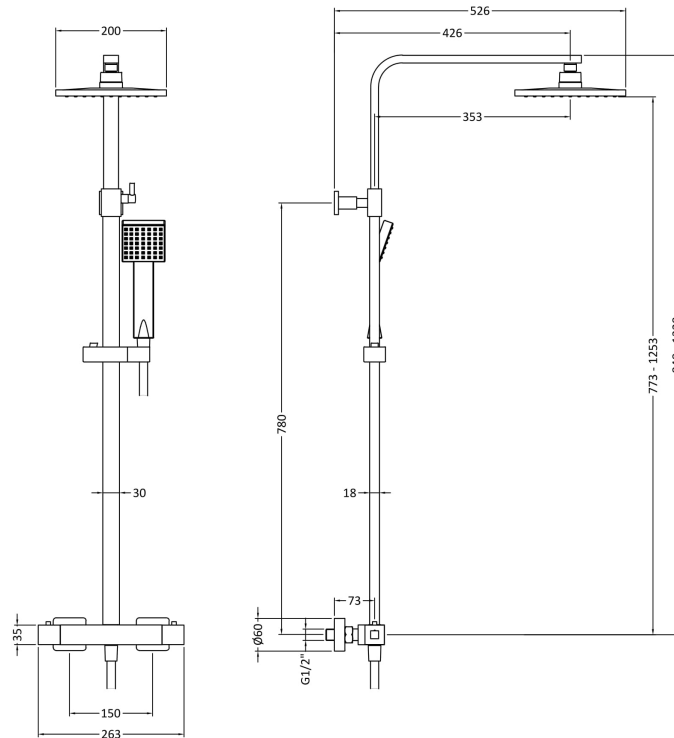

### Product Dimensions

Length (mm):	
Width (mm):	200
Height (mm):	1200
Depth (mm):	465
Nett Weight (kg):	4.46

### Packaging Dimensions

Length (mm):	845
Width (mm):	405
Height (mm):	
Gross Weight (kg):	4.46

### Outer Box Dimensions (If Applicable)

Length (mm):	
Width (mm):	
Height (mm):	
Depth (mm):	
Gross Weight (kg):	15
Barcode:	5056462621067

### Product Details

Country of Origin:	China
Fitting Instruction:	No
Product Material:	Brass/ABS
Mount Type:	Wall, Surface
Outlet Elbow Supplied:	No
Easy Clean:	Yes
Head Included:	Yes
Handset Included:	Yes
Body Jets Included:	No
No of Body Jets:	Not Applicable
Operating Pressure (bar):	1
Valve/Cartridge Type:	1/4 Turn Ceramic Disc
Flow Rates (L/min):	0.1 bar: N/A   0.5 bar: 3   1 bar: 5   2 bar: 9   3 bar: 12
TMV2 Approved:	No   Approval No: N/A
TMV3 Approved:	No   Approval No: N/A
WRAS Approved:	No   Approval No: N/A
Head Function:	Single
Handset Function:	Single Setting
Body Jet Info:	Not Applicable
Pipe Size:	15 mm (1/2" Bsp)
Pipe Centres:	150 mm
Colour/Finish:	Brushed Brass
Hose Included:	Yes
No. of Outlets:	2