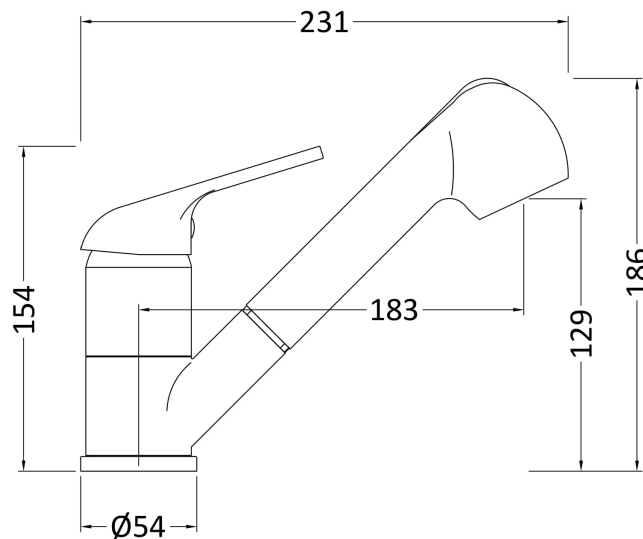

Sales Code: KA307

Description: Eon Mono Sink Mixer W/ Pull Out Rinser

Product Dimensions

Height (mm):	174
Width (mm):	52
Depth (mm):	246
Length (mm):	
Nett Weight (kg):	1.8

Packaging Dimensions

Height (mm):	246
Width (mm):	52
Depth (mm):	174
Gross Weight (kg):	1.95

Packaging Data

Box Colour:	White Cardboard Box
Box Qty:	1
Label Size:	100 x 50
Label Colour:	White Label
Label Qty:	2

Outer Box Dimensions (If Applicable)

Height (mm):	320
Width (mm):	380
Depth (mm):	360
Length (mm):	
Gross Weight (kg):	17
Barcode:	5055146124290

Product Details

Country of Origin:	China
Fitting Instruction:	No
Product Material:	Brass
Control Type:	Manual
Waste Included:	Waste Not Included
Waste Type:	Not Applicable
WRAS Approval:	Approval No: N/A
Valve/Cartridge Type:	Single Lever Cartridge
Colour/Finish:	Chrome
Mount Type:	Deck
Operating Pressure (bar):	0.5

Flow Rates: (Litres Per Min)	0.1 bar: 2	0.5 bar: 4	1 bar: 6	2 bar: 8	3 bar: 10
Pipe Size:	15 mm				
Pipe Centres:	N/A				