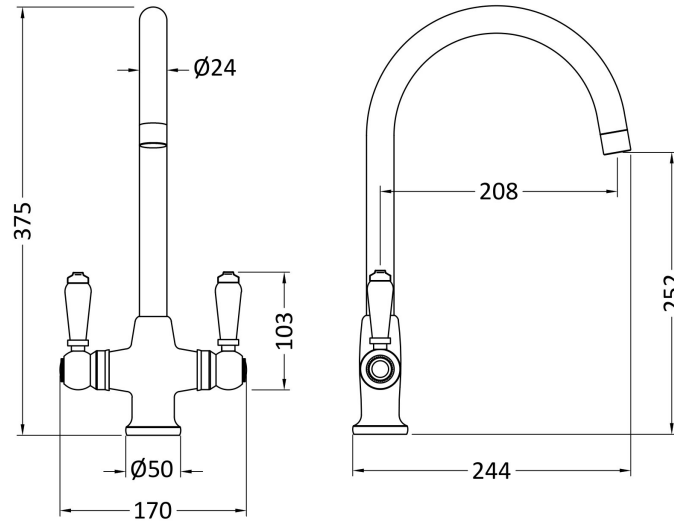

Sales Code: KB304

Description: Cruciform Sink Mixer

Product Dimensions

Height (mm):	375
Width (mm):	160
Depth (mm):	220
Length (mm):	
Nett Weight (kg):	0.82

Packaging Dimensions

Height (mm):	55
Width (mm):	220
Depth (mm):	420
Gross Weight (kg):	1.32

Packaging Data

Box Colour:	Brown Cardboard Box
Box Qty:	1
Label Size:	100 x 50
Label Colour:	White Label
Label Qty:	1

Outer Box Dimensions (If Applicable)

Height (mm):	395
Width (mm):	335
Depth (mm):	425
Length (mm):	
Gross Weight (kg):	6
Barcode:	5055146106791

Product Details

Country of Origin:	China
Fitting Instruction:	No
Product Material:	Brass
Control Type:	Manual
Waste Included:	Waste Not Included
Waste Type:	Not Applicable
WRAS Approval: No	Approval No: N/A
Valve/Cartridge Type:	1/4 Turn Ceramic Disc
Colour/Finish:	Chrome
Mount Type:	Deck
Operating Pressure (bar):	0.5
Flow Rates: (Litres Per Min)	0.1 bar: 4 0.5 bar: 7.2 1 bar: 10 2 bar: 13.5 3 bar: 16.5
Pipe Size:	15 mm
Pipe Centres:	N/A