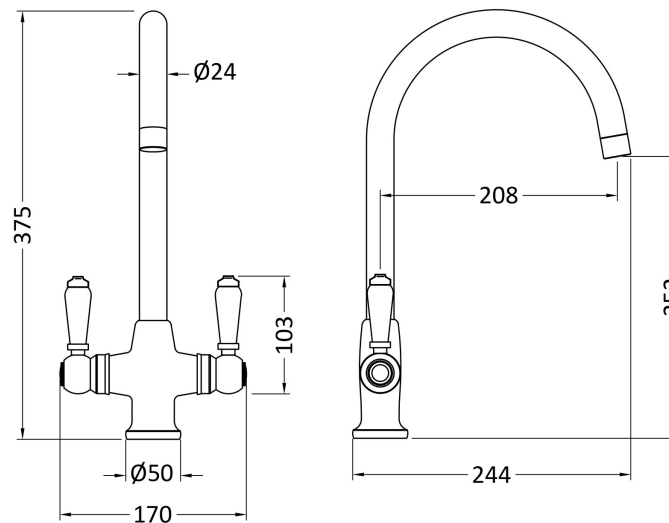

Sales Code: KB304

Description: Cruciform Sink Mixer

Product Dimensions

Height (mm):	375
Width (mm):	160
Depth (mm):	220
Length (mm):	
Nett Weight (kg):	0.82

Packaging Dimensions

Height (mm):	55
Width (mm):	220
Depth (mm):	420
Gross Weight (kg):	1.32

Packaging Data

Box Colour:	Brown Cardboard Box
Box Qty:	1
Label Size:	100 x 50
Label Colour:	White Label
Label Qty:	1

Outer Box Dimensions (If Applicable)

Height (mm):	395
Width (mm):	335
Depth (mm):	425
Length (mm):	
Gross Weight (kg):	6
Barcode:	5055146106791

Product Details

Country of Origin:	China
Fitting Instruction:	No
Product Material:	Brass
Control Type:	Manual
Waste Included:	Waste Not Included
Waste Type:	Not Applicable
WRAS Approval: No	Approval No: N/A
Valve/Cartridge Type:	1/4 Turn Ceramic Disc
Colour/Finish:	Chrome
Mount Type:	Deck
Operating Pressure (bar):	0.5

Flow Rates: (Litres Per Min)	0.1 bar: 4	0.5 bar: 7.2	1 bar: 10	2 bar: 13.5	3 bar: 16.5
Pipe Size:	15 mm				
Pipe Centres:	N/A				