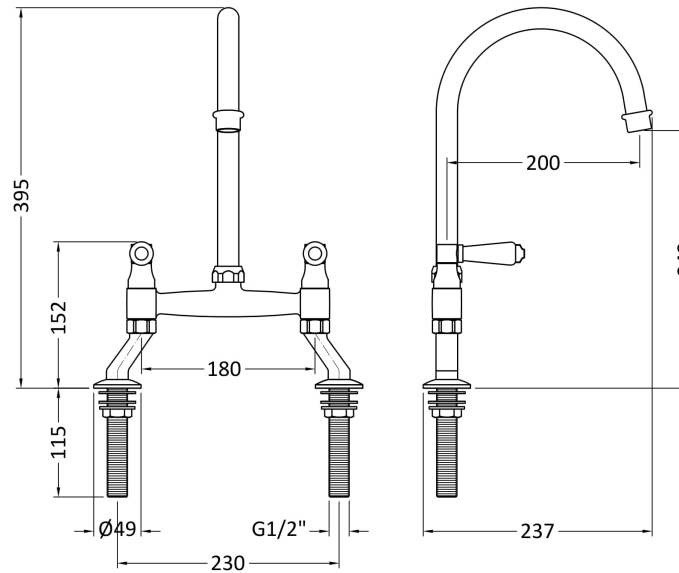

Sales Code: KB317

Description: Bridge Sink Mixer With Topaz Lever

Product Dimensions

Height (mm):	510
Width (mm):	235
Depth (mm):	200
Length (mm):	
Nett Weight (kg):	1.3

Packaging Dimensions

Height (mm):	75
Width (mm):	320
Depth (mm):	410
Gross Weight (kg):	1.8

Packaging Data

Box Colour:	Brown Cardboard Box
Box Qty:	1
Label Size:	100 x 50
Label Colour:	White Label
Label Qty:	1

Outer Box Dimensions (If Applicable)

Height (mm):	395
Width (mm):	335
Depth (mm):	425
Length (mm):	
Gross Weight (kg):	9
Barcode:	5055275869925

Product Details

Country of Origin:	China
Fitting Instruction:	No
Product Material:	Brass
Control Type:	Manual
Waste Included:	Waste Not Included
Waste Type:	Not Applicable
WRAS Approval:	No
Approval No:	N/A
Valve/Cartridge Type:	1/4 Turn Ceramic Disc
Colour/Finish:	Chrome
Mount Type:	Deck
Operating Pressure (bar):	0.5

Flow Rates: (Litres Per Min)	0.1 bar: 4.1	0.5 bar: 8.1	1 bar: 11.3	2 bar: 15.9	3 bar: 19.5
Pipe Size:	15 mm				
Pipe Centres:	N/A				