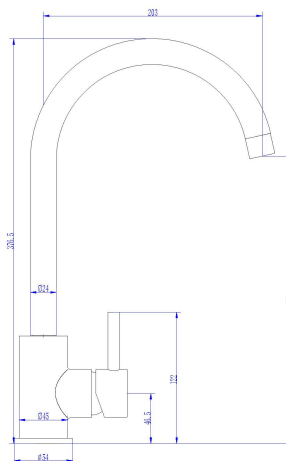

Sales Code: KB325

Description: Single Lever Kitchen Tap

Product Dimensions

Height (mm):	376
Width (mm):	108
Depth (mm):	203
Length (mm):	
Nett Weight (kg):	1.1

Packaging Dimensions

Height (mm):	215
Width (mm):	97
Depth (mm):	332
Gross Weight (kg):	1.25

Packaging Data

Box Colour:	White Cardboard Box
Box Qty:	1
Label Size:	100 x 50
Label Colour:	White Label
Label Qty:	2

Outer Box Dimensions (If Applicable)

Height (mm):	57
Width (mm):	386
Depth (mm):	290
Length (mm):	

Gross Weight (kg):	
Barcode:	5055275883815

Product Details

Country of Origin:	China
Fitting Instruction:	No
Product Material:	Brass
Control Type:	Manual
Waste Included:	Waste Not Included
Waste Type:	Not Applicable
WRAS Approval:	Approval No: N/A
Valve/Cartridge Type:	Single Lever Cartridge
Colour/Finish:	Chrome
Mount Type:	Deck
Operating Pressure (bar):	1

Flow Rates: (Litres Per Min)	0.1 bar: 2.5	0.5 bar: 7	1 bar: 10.2	2 bar: 14.7	3 bar: 18.1
Pipe Size:	15 mm				
Pipe Centres:	N/A				