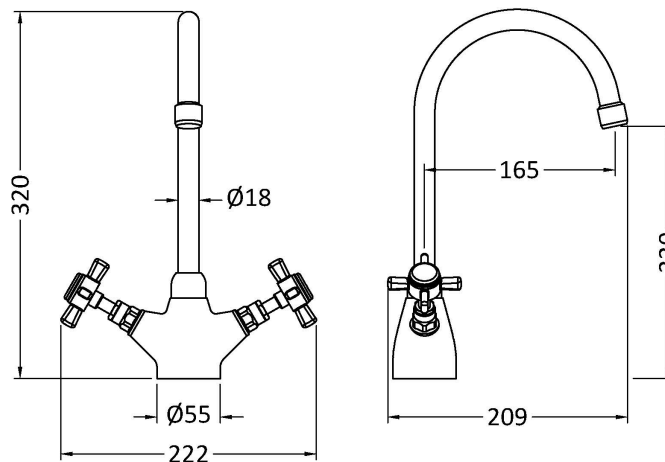

Sales Code: KB603

Description: Traditional Mono Sink Mixer

Product Dimensions

Height (mm):	345
Width (mm):	180
Depth (mm):	165
Length (mm):	
Nett Weight (kg):	0.53

Packaging Dimensions

Height (mm):	70
Width (mm):	280
Depth (mm):	360
Gross Weight (kg):	1.03

Packaging Data

Box Colour:	Brown Cardboard Box
Box Qty:	1
Label Size:	100 x 50
Label Colour:	White Label
Label Qty:	1

Outer Box Dimensions (If Applicable)

Height (mm):	370
Width (mm):	295
Depth (mm):	375
Length (mm):	
Gross Weight (kg):	5
Barcode:	5056678401163

Product Details

Country of Origin:	China
Fitting Instruction:	No
Product Material:	Brass
Control Type:	Manual
Waste Included:	Waste Not Included
Waste Type:	Not Applicable
WRAS Approval:	No
Approval No:	N/A
Valve/Cartridge Type:	1/4 Turn Ceramic Disc
Colour/Finish:	Brushed Nickel
Mount Type:	Deck
Operating Pressure (bar):	0.5

Flow Rates: (Litres Per Min)	0.1 bar: 4.2	0.5 bar: 8.3	1 bar: 12	2 bar: 16.8	3 bar: 20.6
Pipe Size:	15 mm				
Pipe Centres:	N/A				