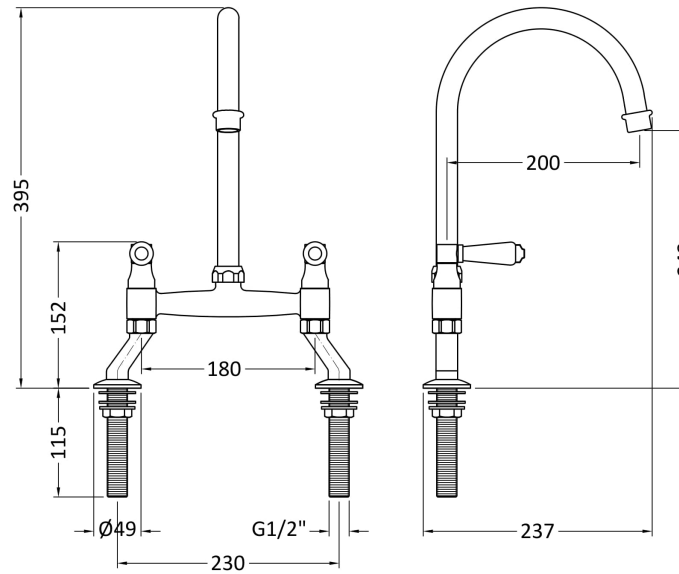

Sales Code: KB617

Description: Bridge Sink Mixer Lever

Product Dimensions

Height (mm):	510
Width (mm):	235
Depth (mm):	200
Length (mm):	
Nett Weight (kg):	1.3

Packaging Dimensions

Height (mm):	75
Width (mm):	320
Depth (mm):	410
Gross Weight (kg):	1.8

Packaging Data

Box Colour:	Brown Cardboard Box
Box Qty:	1
Label Size:	100 x 50
Label Colour:	White Label
Label Qty:	1

Outer Box Dimensions (If Applicable)

Height (mm):	395
Width (mm):	335
Depth (mm):	425
Length (mm):	
Gross Weight (kg):	9
Barcode:	5056678401101

Product Details

Country of Origin:	China
Fitting Instruction:	No
Product Material:	Brass
Control Type:	Manual
Waste Included:	Waste Not Included
Waste Type:	Not Applicable
WRAS Approval: No	Approval No: N/A
Valve/Cartridge Type:	1/4 Turn Ceramic Disc
Colour/Finish:	Brushed Nickel
Mount Type:	Deck
Operating Pressure (bar):	0.5

Flow Rates: (Litres Per Min)	0.1 bar: 4.1	0.5 bar: 8.1	1 bar: 11.3	2 bar: 15.9	3 bar: 19.5
Pipe Size:	15 mm				
Pipe Centres:	N/A				