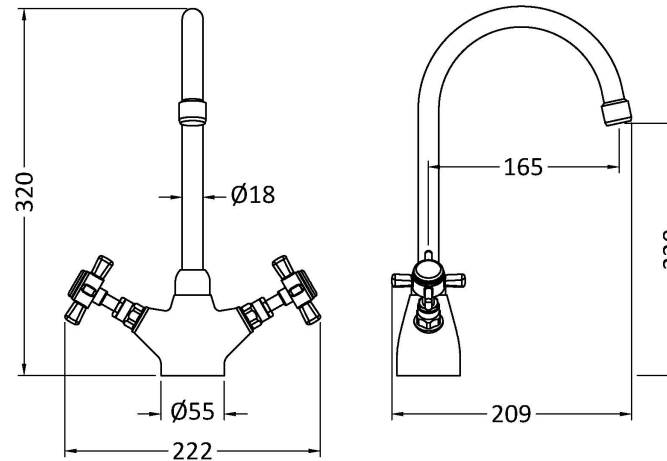

### Product Dimensions

Height (mm):	345
Width (mm):	180
Depth (mm):	165
Length (mm):	
Nett Weight (kg):	0.53

### Packaging Dimensions

Height (mm):	70
Width (mm):	280
Depth (mm):	360
Gross Weight (kg):	1.03

### Outer Box Dimensions (If Applicable)

Height (mm):	370
Width (mm):	295
Depth (mm):	375
Length (mm):	
Gross Weight (kg):	5
Barcode:	5056678401156

### Product Details

Country of Origin:	China
Fitting Instruction:	No
Product Material:	Brass
Control Type:	Manual
Waste Included:	Waste Not Included
Waste Type:	Not Applicable
WRAS Approval: No	Approval No: N/A
Valve/Cartridge Type:	1/4 Turn Ceramic Disc
Colour/Finish:	Brushed Brass
Mount Type:	Deck
Operating Pressure (bar):	0.5
Flow Rates: (Litres Per Min)	0.1 bar: 4.2   0.5 bar: 8.3   1 bar: 12   2 bar: 16.8   3 bar: 20.6
Pipe Size:	15 mm
Pipe Centres:	N/A