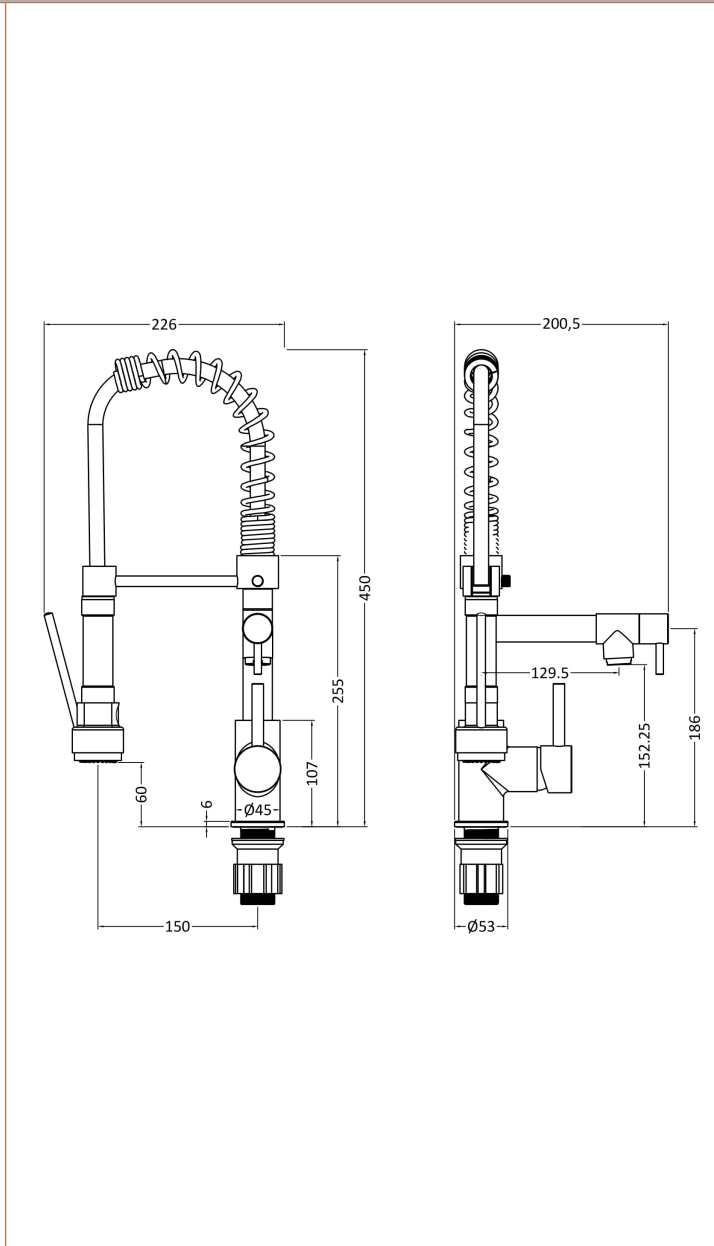

### Product Dimensions

Height (mm):	450
Width (mm):	227
Depth (mm):	226
Length (mm):	
Nett Weight (kg):	3.3

### Packaging Dimensions

Height (mm):	120
Width (mm):	300
Depth (mm):	785
Gross Weight (kg):	3.8

### Outer Box Dimensions (If Applicable)

Height (mm):	305
Width (mm):	505
Depth (mm):	320
Length (mm):	
Gross Weight (kg):	19
Barcode:	5055369048489

### Product Details

Country of Origin:	China
Fitting Instruction:	No
Product Material:	Brass/ABS
Control Type:	Manual
Waste Included:	Waste Not Included
Waste Type:	Not Applicable
WRAS Approval: No	Approval No: N/A
Valve/Cartridge Type:	1/4 Turn Ceramic Disc, Single Lever (
Colour/Finish:	Chrome
Mount Type:	Deck
Operating Pressure (bar):	1
Flow Rates: (Litres Per Min)	0.1 bar: N/A 0.5 bar: N/A 1 bar: 5.5 2 bar: 8.5 3 bar: 10
Pipe Size:	15 mm
Pipe Centres:	N/A