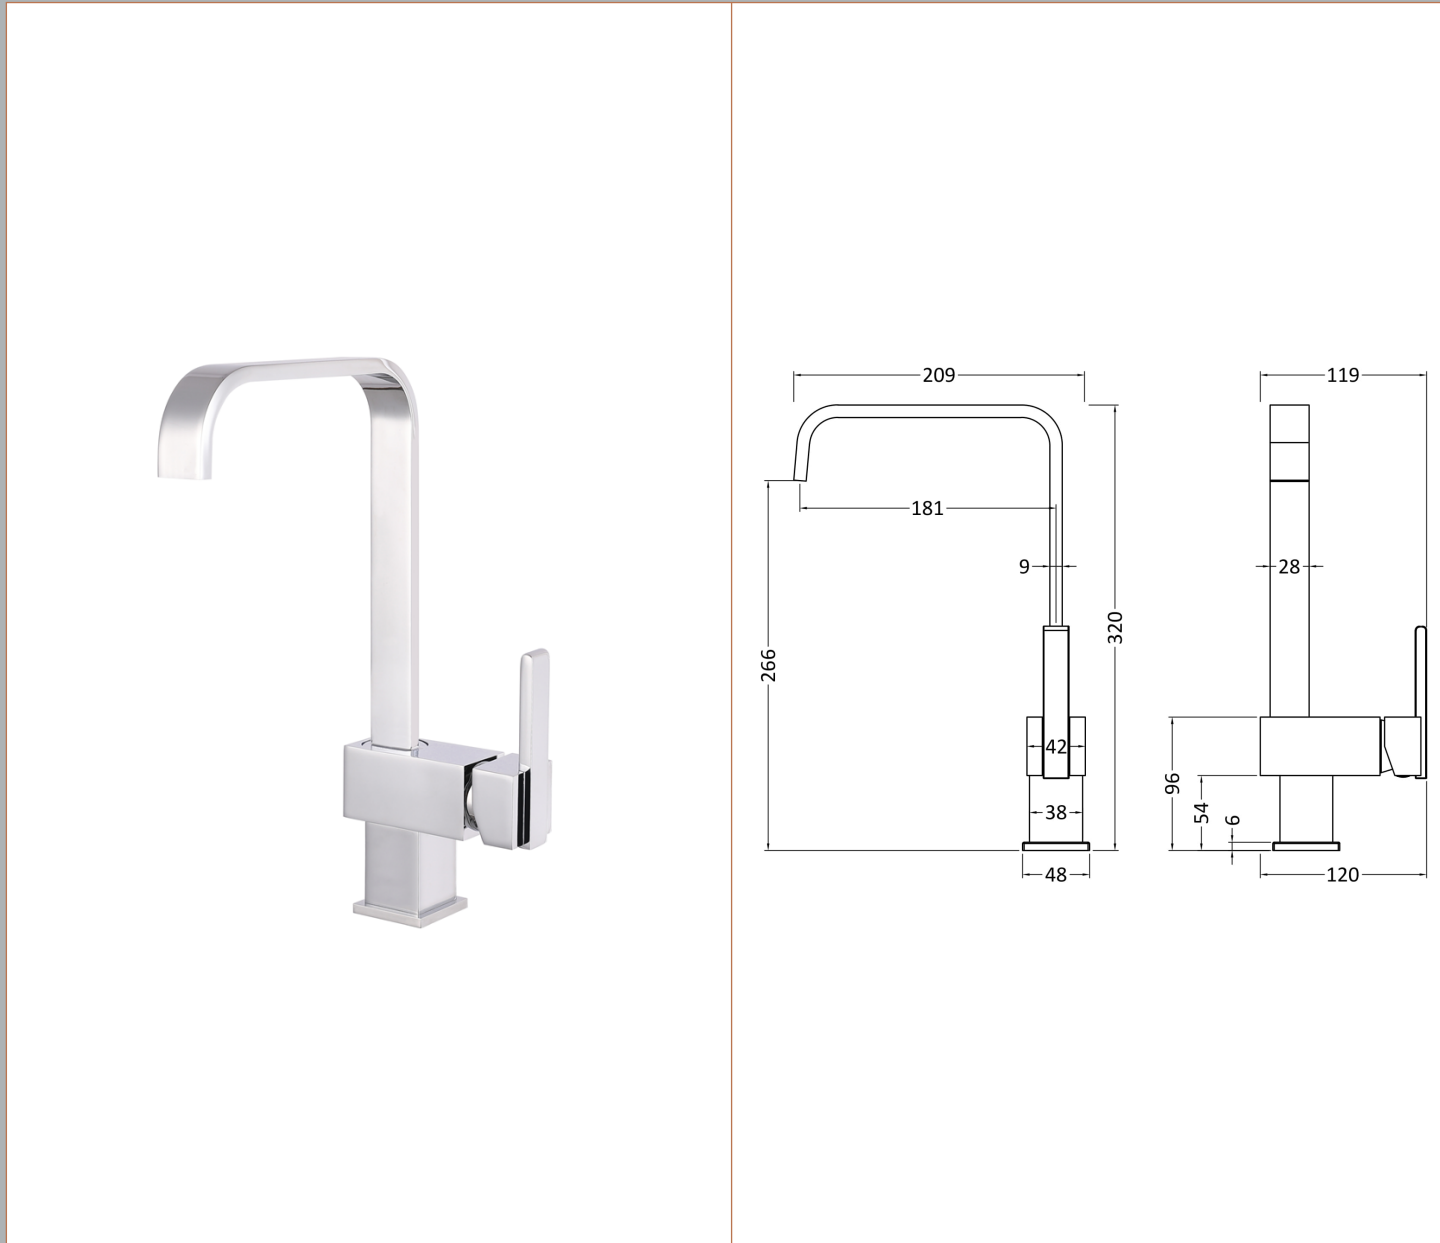

Sales Code: KC312

Description: Square Side Action Kitchen Tap

### Product Dimensions

Height (mm):	320
Width (mm):	119
Depth (mm):	208
Length (mm):	
Nett Weight (kg):	1.8

### Packaging Dimensions

Height (mm):	212
Width (mm):	119
Depth (mm):	320
Gross Weight (kg):	1.95

### Outer Box Dimensions (If Applicable)

Height (mm):	290
Width (mm):	460
Depth (mm):	320
Length (mm):	
Gross Weight (kg):	8
Barcode:	5055369048496