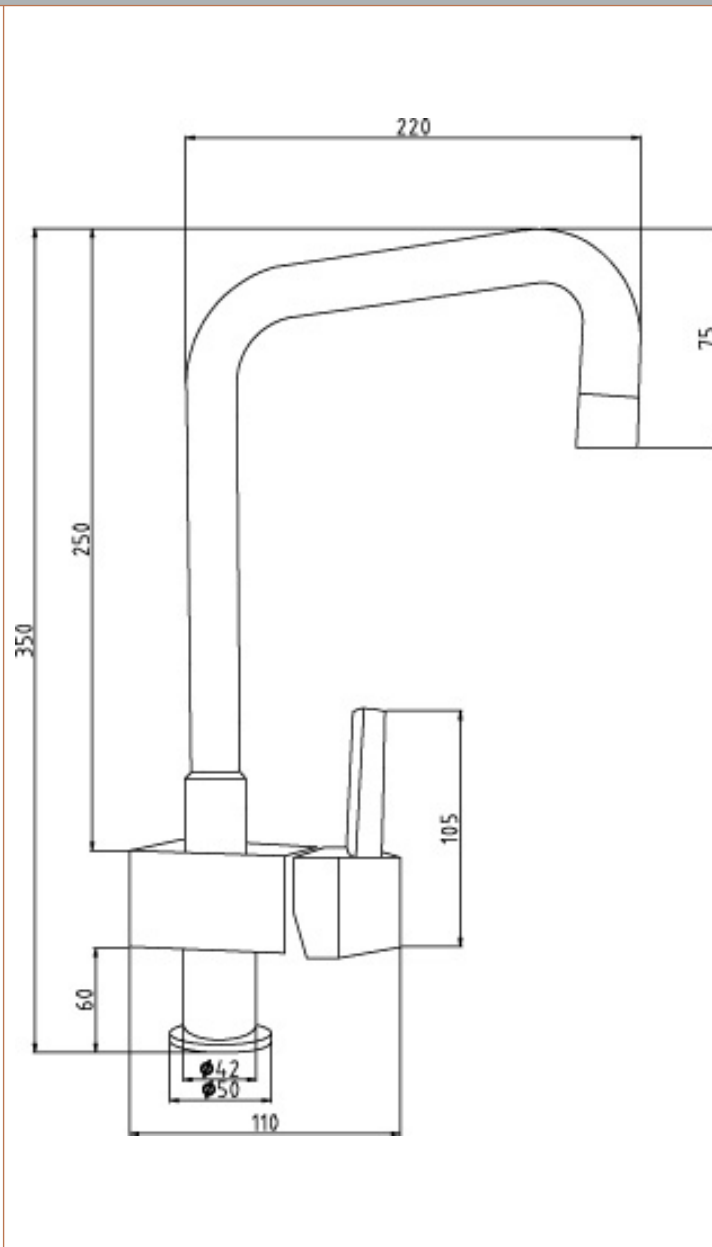

Sales Code: KC316

Description: Side Action Kitchen Tap

Product Dimensions

Height (mm):	350
Width (mm):	110
Depth (mm):	220
Length (mm):	
Nett Weight (kg):	1.55

Packaging Dimensions

Height (mm):	244
Width (mm):	137
Depth (mm):	480
Gross Weight (kg):	1.7

Packaging Data

Box Colour:	White Cardboard Box
Box Qty:	1
Label Size:	100 x 50
Label Colour:	White Label
Label Qty:	2

Outer Box Dimensions (If Applicable)

Height (mm):	260
Width (mm):	390
Depth (mm):	320
Length (mm):	
Gross Weight (kg):	9
Barcode:	5055369048533

Product Details

Country of Origin:	China
Fitting Instruction:	No
Product Material:	Brass
Control Type:	Manual
Waste Included:	Waste Not Included
Waste Type:	Not Applicable
WRAS Approval:	No
Approval No:	N/A
Valve/Cartridge Type:	Single Lever Cartridge
Colour/Finish:	Chrome
Mount Type:	Deck
Operating Pressure (bar):	1

Flow Rates: (Litres Per Min)	0.1 bar: N/A	0.5 bar: N/A	1 bar: 6.5	2 bar: 9.5	3 bar: 12
Pipe Size:	15 mm				
Pipe Centres:	N/A				