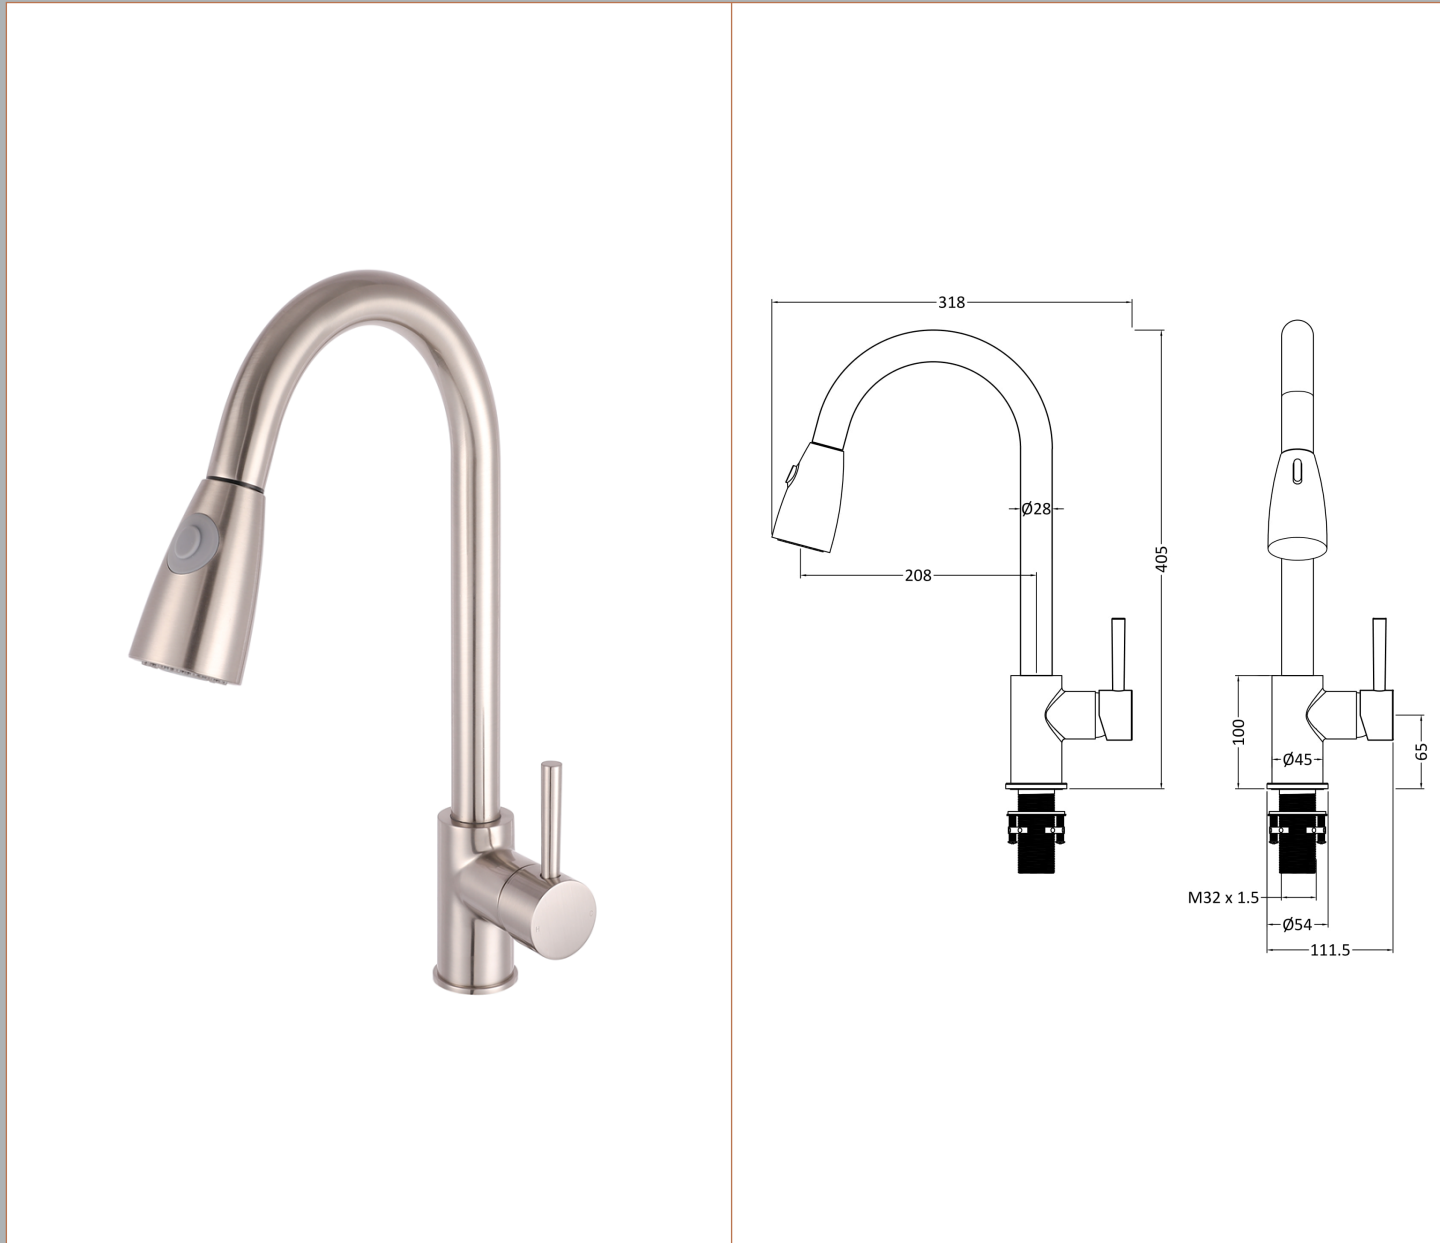

Sales Code: KC317

Description: Side Action Rinsers Kitchen Tap

Product Dimensions

Height (mm):	405
Width (mm):	111
Depth (mm):	318
Length (mm):	
Nett Weight (kg):	1.5

Packaging Dimensions

Height (mm):	278
Width (mm):	111
Depth (mm):	414
Gross Weight (kg):	1.7

Packaging Data

Box Colour:	White Cardboard Box
Box Qty:	1
Label Size:	100 x 50
Label Colour:	White Label
Label Qty:	2

Outer Box Dimensions (If Applicable)

Height (mm):	300
Width (mm):	510
Depth (mm):	320
Length (mm):	
Gross Weight (kg):	10
Barcode:	5055369048540

Product Details

Country of Origin:	China
Fitting Instruction:	No
Product Material:	Brass/ABS
Control Type:	Manual
Waste Included:	Waste Not Included
Waste Type:	Not Applicable
WRAS Approval: No	Approval No: N/A
Valve/Cartridge Type:	Single Lever Cartridge
Colour/Finish:	Chrome
Mount Type:	Deck
Operating Pressure (bar):	1
Flow Rates: (Litres Per Min)	0.1 bar: N/A 0.5 bar: N/A 1 bar: 5.5 2 bar: 7.5 3 bar: 9
Pipe Size:	15 mm
Pipe Centres:	N/A