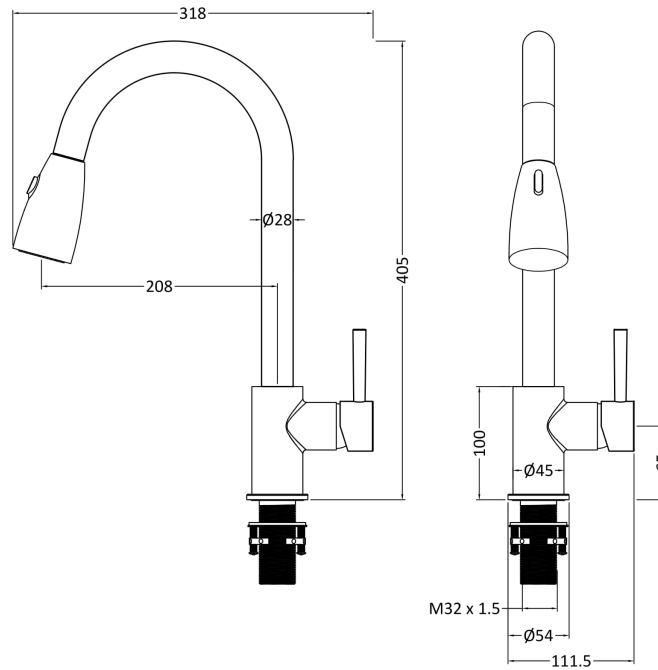

Sales Code: KC318

Description: Side Action Kitchen Tap With Rinsers

Product Dimensions

Height (mm):	405
Width (mm):	111
Depth (mm):	318
Length (mm):	
Nett Weight (kg):	1.5

Packaging Dimensions

Height (mm):	278
Width (mm):	111
Depth (mm):	414
Gross Weight (kg):	1.65

Packaging Data

Box Colour:	White Cardboard Box
Box Qty:	1
Label Size:	100 x 50
Label Colour:	White Label
Label Qty:	2

Outer Box Dimensions (If Applicable)

Height (mm):	300
Width (mm):	510
Depth (mm):	320
Length (mm):	
Gross Weight (kg):	10
Barcode:	5055369048557

Product Details

Country of Origin:	China
Fitting Instruction:	No
Product Material:	Brass/ABS
Control Type:	Manual
Waste Included:	Waste Not Included
Waste Type:	Not Applicable
WRAS Approval: No	Approval No: N/A
Valve/Cartridge Type:	Single Lever Cartridge
Colour/Finish:	Chrome
Mount Type:	Deck
Operating Pressure (bar):	1
Flow Rates: (Litres Per Min)	0.1 bar: N/A 0.5 bar: N/A 1 bar: 5.5 2 bar: 7.5 3 bar: 9
Pipe Size:	15 mm
Pipe Centres:	N/A