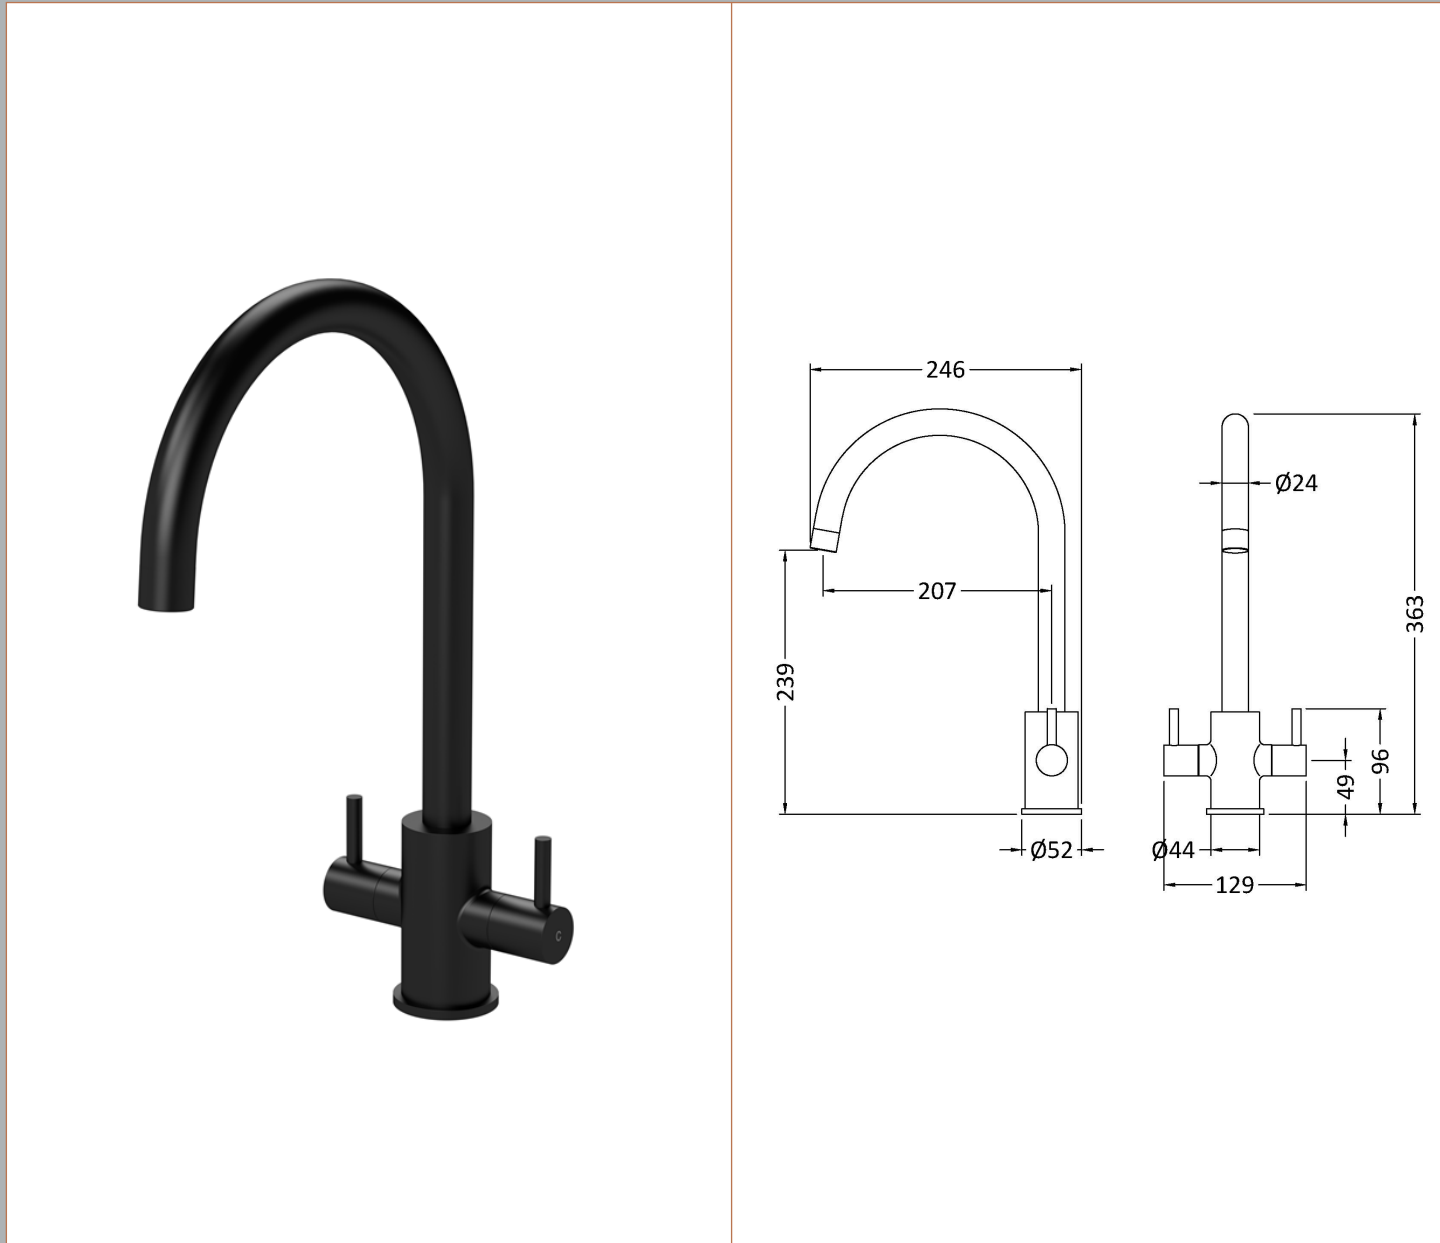

Sales Code: KLA405DL

Description: Lachen Mono Dual Lever Matt Black

### Product Dimensions

Height (mm):	363
Width (mm):	129
Depth (mm):	246
Length (mm):	
Nett Weight (kg):	0.52

### Packaging Dimensions

Height (mm):	75
Width (mm):	320
Depth (mm):	410
Gross Weight (kg):	1.02

### Outer Box Dimensions (If Applicable)

Height (mm):	395
Width (mm):	335
Depth (mm):	370
Length (mm):	
Gross Weight (kg):	6
Barcode:	5056678400807