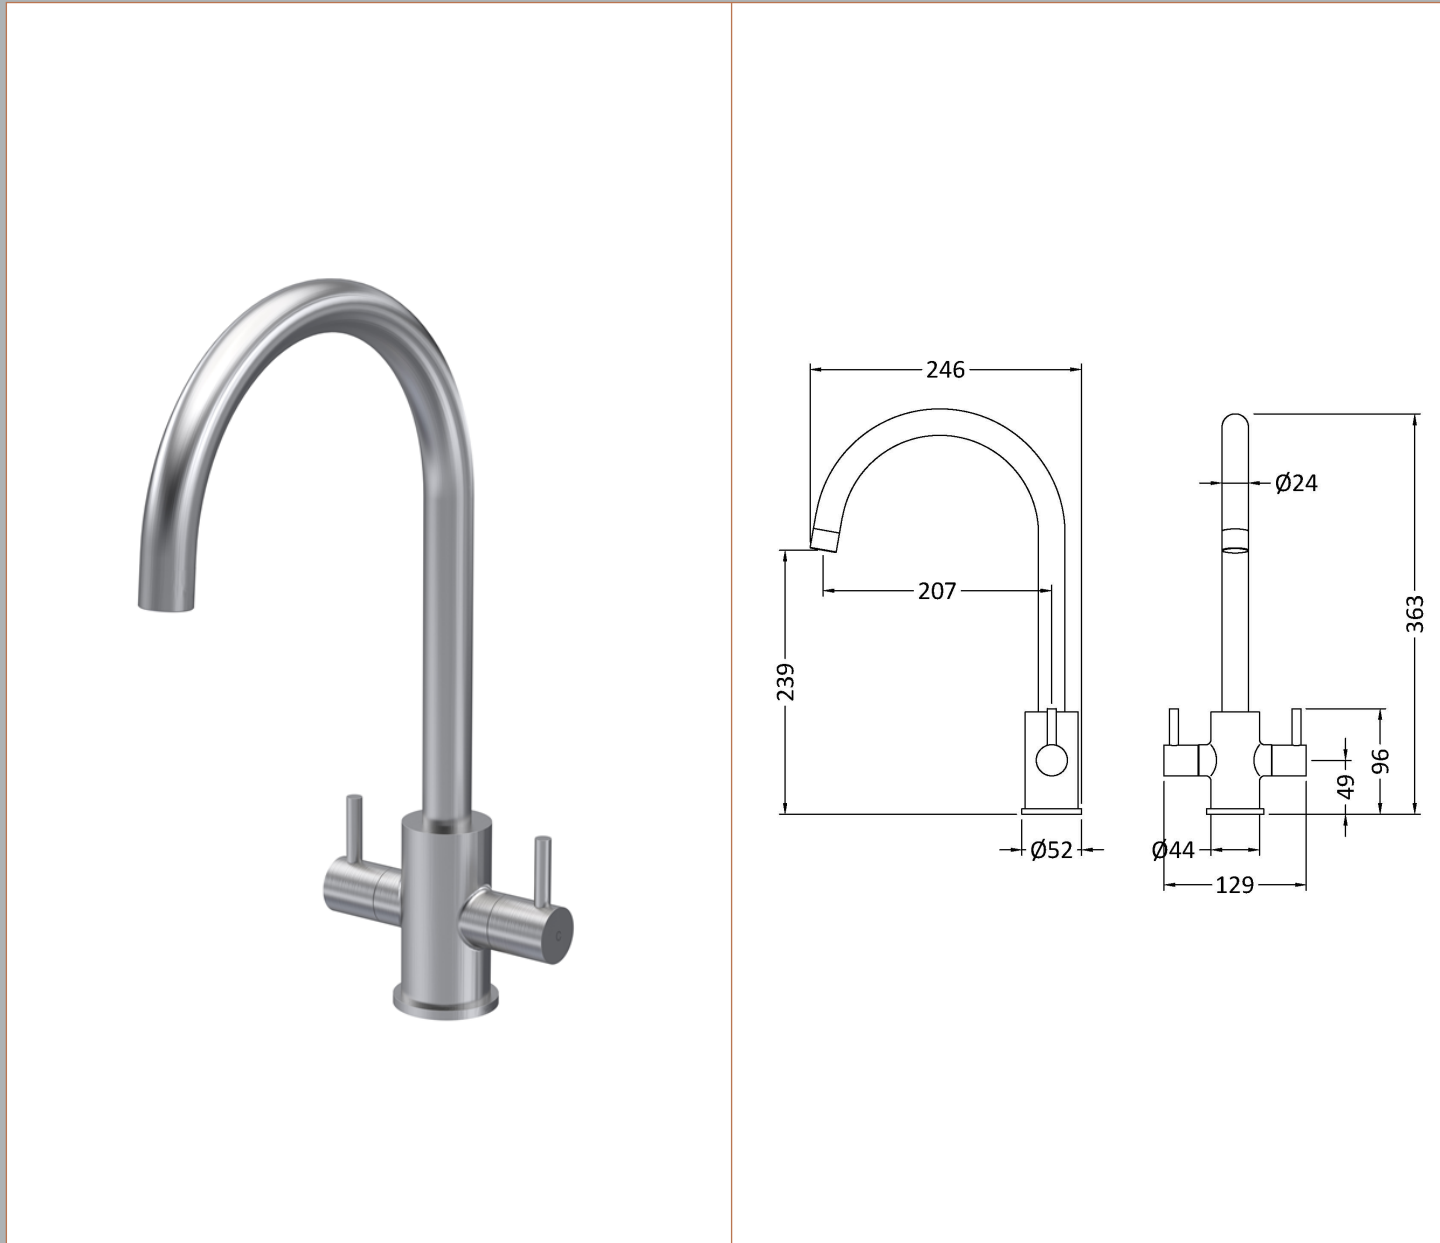

**Sales Code:** KLA605DL

**Description:** Lachen Mono Dual Lever Brushed Nickel

**Product Dimensions**

Height (mm):	363
Width (mm):	129
Depth (mm):	246
Length (mm):	
Nett Weight (kg):	0.52

**Packaging Dimensions**

Height (mm):	75
Width (mm):	320
Depth (mm):	410
Gross Weight (kg):	1.02

**Packaging Data**

Box Colour:	Brown Cardboard Box
Box Qty:	1
Label Size:	100 x 50
Label Colour:	White Label
Label Qty:	1

**Outer Box Dimensions (If Applicable)**

Height (mm):	395
Width (mm):	335
Depth (mm):	370
Length (mm):	
Gross Weight (kg):	6
Barcode:	5056678400791

**Product Details**

Country of Origin:	China
Fitting Instruction:	No
Product Material:	Brass
Control Type:	Manual
Waste Included:	Waste Not Included
Waste Type:	Not Applicable
WRAS Approval: No	Approval No: N/A
Valve/Cartridge Type:	1/4 Turn Ceramic Disc
Colour/Finish:	Brushed Nickel
Mount Type:	Deck
Operating Pressure (bar):	0.5
Flow Rates: (Litres Per Min)	0.1 bar: 4.1    0.5 bar: 7    1 bar: 9.5    2 bar: 13    3 bar: 15.9
Pipe Size:	15 mm
Pipe Centres:	N/A