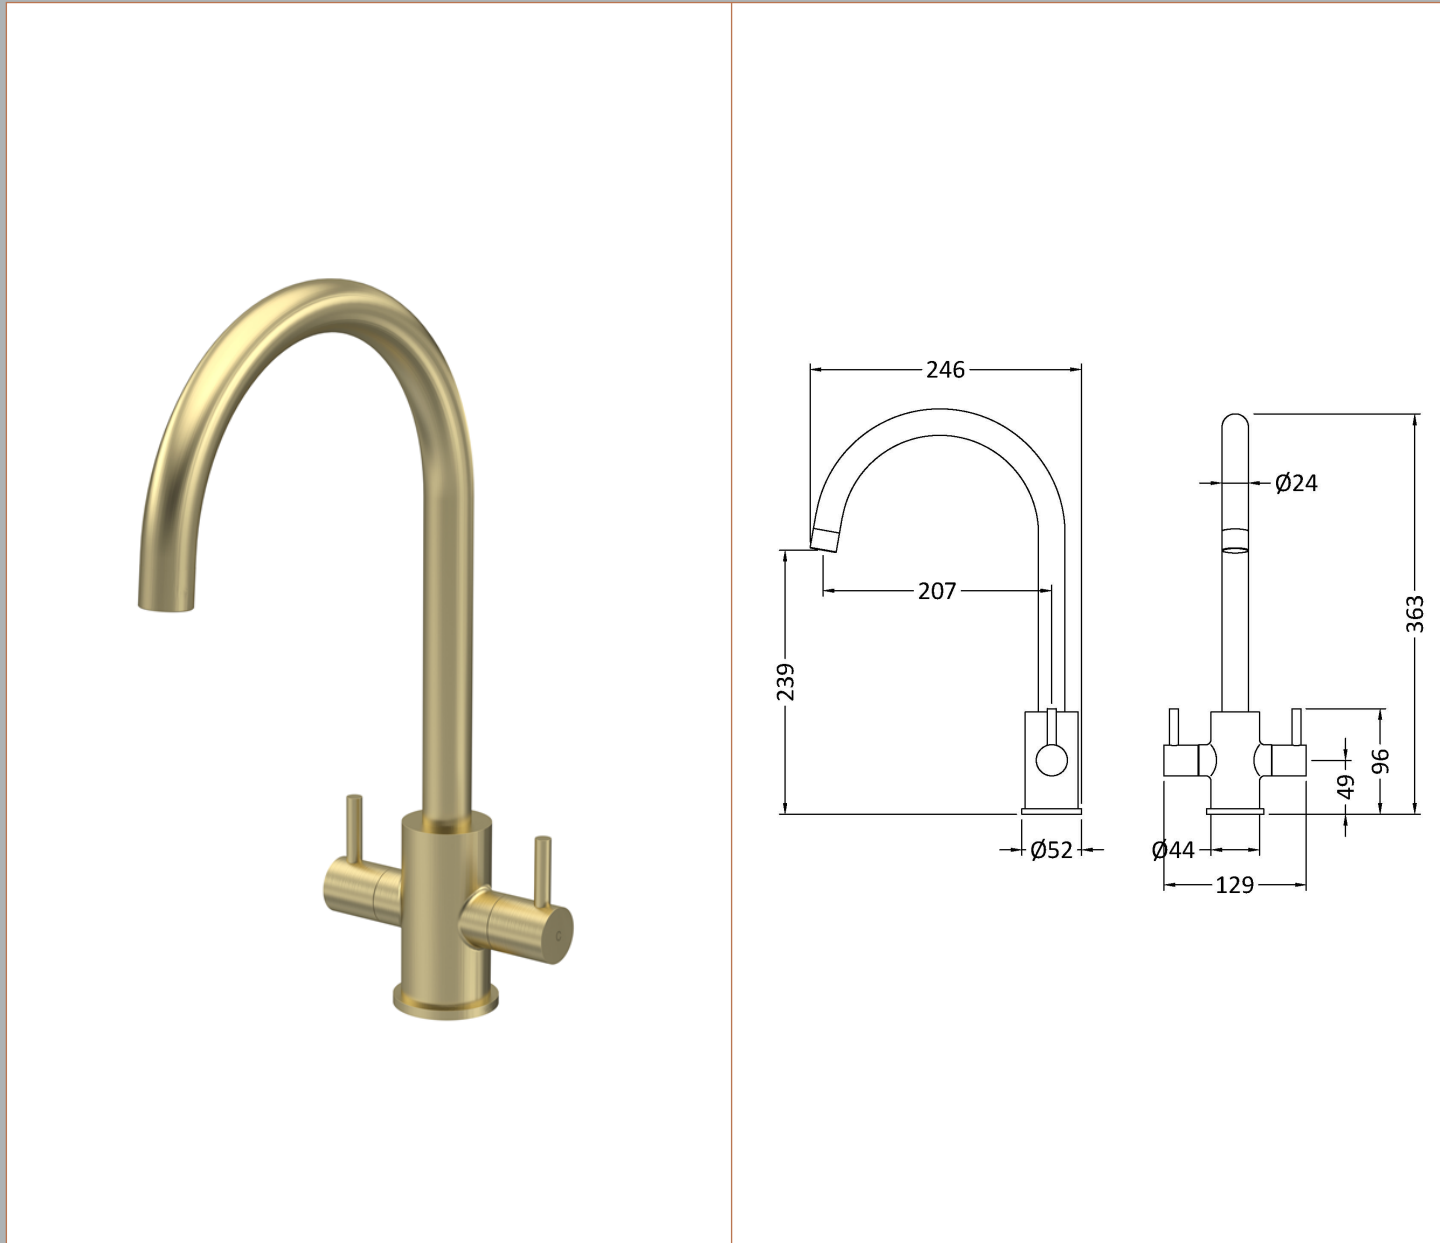

Sales Code: KLA805DL

Description: Lachen Mono Dual Lever Brushed Brass

Product Dimensions

Height (mm):	363
Width (mm):	129
Depth (mm):	246
Length (mm):	
Nett Weight (kg):	0.52

Packaging Dimensions

Height (mm):	75
Width (mm):	320
Depth (mm):	410
Gross Weight (kg):	1.02

Packaging Data

Box Colour:	Brown Cardboard Box
Box Qty:	1
Label Size:	100 x 50
Label Colour:	White Label
Label Qty:	1

Outer Box Dimensions (If Applicable)

Height (mm):	395
Width (mm):	335
Depth (mm):	370
Length (mm):	
Gross Weight (kg):	6
Barcode:	5056678400784

Product Details

Country of Origin:	China
Fitting Instruction:	No
Product Material:	Brass
Control Type:	Manual
Waste Included:	Waste Not Included
Waste Type:	Not Applicable
WRAS Approval: No	Approval No: N/A
Valve/Cartridge Type:	1/4 Turn Ceramic Disc
Colour/Finish:	Brushed Brass
Mount Type:	Deck
Operating Pressure (bar):	0.5
Flow Rates: (Litres Per Min)	0.1 bar: 4.1 0.5 bar: 7 1 bar: 9.5 2 bar: 13 3 bar: 15.9
Pipe Size:	15 mm
Pipe Centres:	N/A