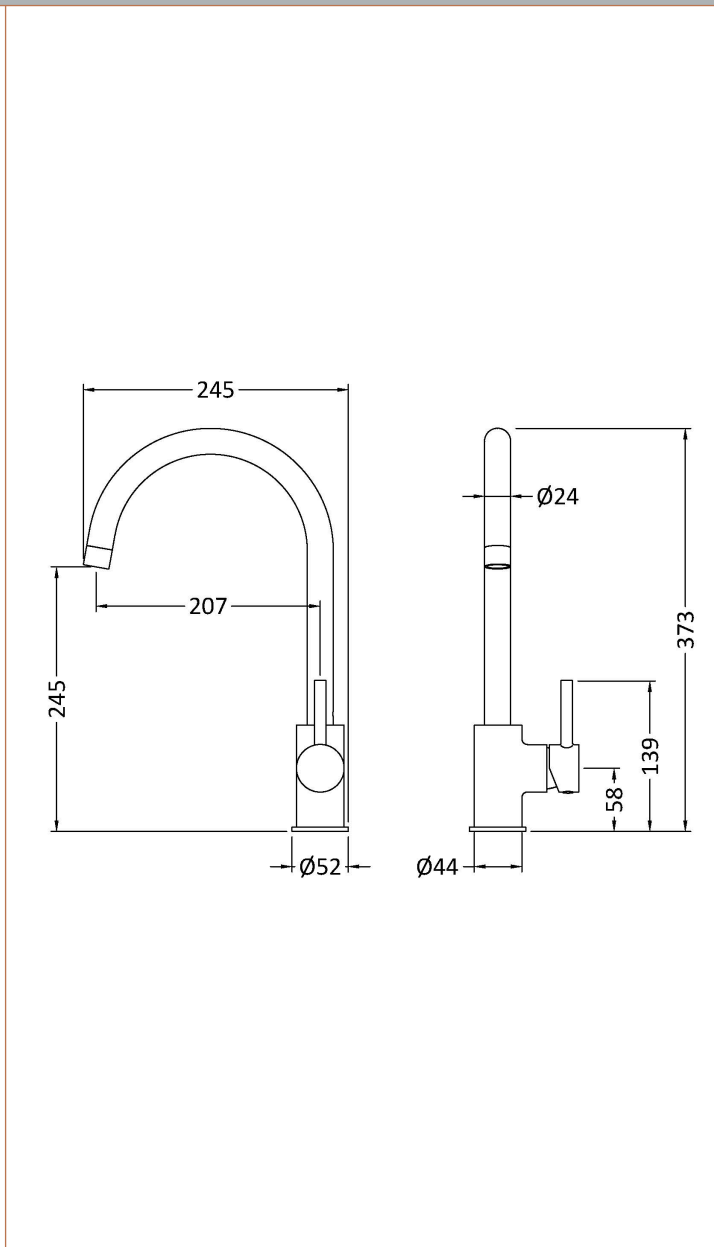

Sales Code: KLA805SL

Description: Lachen Mono Single Lever Brushed Brass

Product Dimensions

Height (mm):	373
Width (mm):	90
Depth (mm):	245
Length (mm):	
Nett Weight (kg):	0.55

Packaging Dimensions

Height (mm):	75
Width (mm):	320
Depth (mm):	410
Gross Weight (kg):	1.05

Packaging Data

Box Colour:	Brown Cardboard Box
Box Qty:	1
Label Size:	100 x 50
Label Colour:	White Label
Label Qty:	1

Outer Box Dimensions (If Applicable)

Height (mm):	395
Width (mm):	335
Depth (mm):	370
Length (mm):	
Gross Weight (kg):	5
Barcode:	5056678400838

Product Details

Country of Origin:	China
Fitting Instruction:	No
Product Material:	Brass
Control Type:	Manual
Waste Included:	Waste Not Included
Waste Type:	Not Applicable
WRAS Approval: No	Approval No: N/A
Valve/Cartridge Type:	1/4 Turn Ceramic Disc
Colour/Finish:	Brushed Brass
Mount Type:	Deck
Operating Pressure (bar):	0.5
Flow Rates: (Litres Per Min)	0.1 bar: 3.4 0.5 bar: 5.9 1 bar: 8.2 2 bar: 11.4 3 bar: 13.8
Pipe Size:	15 mm
Pipe Centres:	N/A