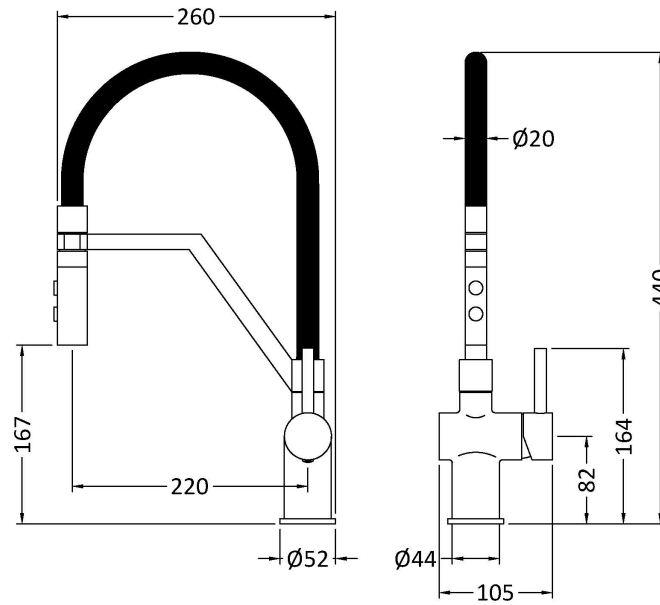

Sales Code: KRA305SL

Description: Ravi Mono Single Lever Chrome

Product Dimensions

Height (mm):	440
Width (mm):	105
Depth (mm):	260
Length (mm):	
Nett Weight (kg):	1.4

Packaging Dimensions

Height (mm):	70
Width (mm):	340
Depth (mm):	460
Gross Weight (kg):	1.9

Packaging Data

Box Colour:	Brown Cardboard Box
Box Qty:	1
Label Size:	100 x 50
Label Colour:	White Label
Label Qty:	1

Outer Box Dimensions (If Applicable)

Height (mm):	395
Width (mm):	335
Depth (mm):	445
Length (mm):	
Gross Weight (kg):	9
Barcode:	5056678401026

Product Details

Country of Origin:	China
Fitting Instruction:	No
Product Material:	Brass
Control Type:	Manual
Waste Included:	Waste Not Included
Waste Type:	Not Applicable
WRAS Approval: No	Approval No: N/A
Valve/Cartridge Type:	1/4 Turn Ceramic Disc
Colour/Finish:	Chrome
Mount Type:	Deck
Operating Pressure (bar):	0.5

Flow Rates: (Litres Per Min)	0.1 bar: 1.5	0.5 bar: 2.9	1 bar: 3.8	2 bar: 5.6	3 bar: 6.9
Pipe Size:	15 mm				
Pipe Centres:	N/A				