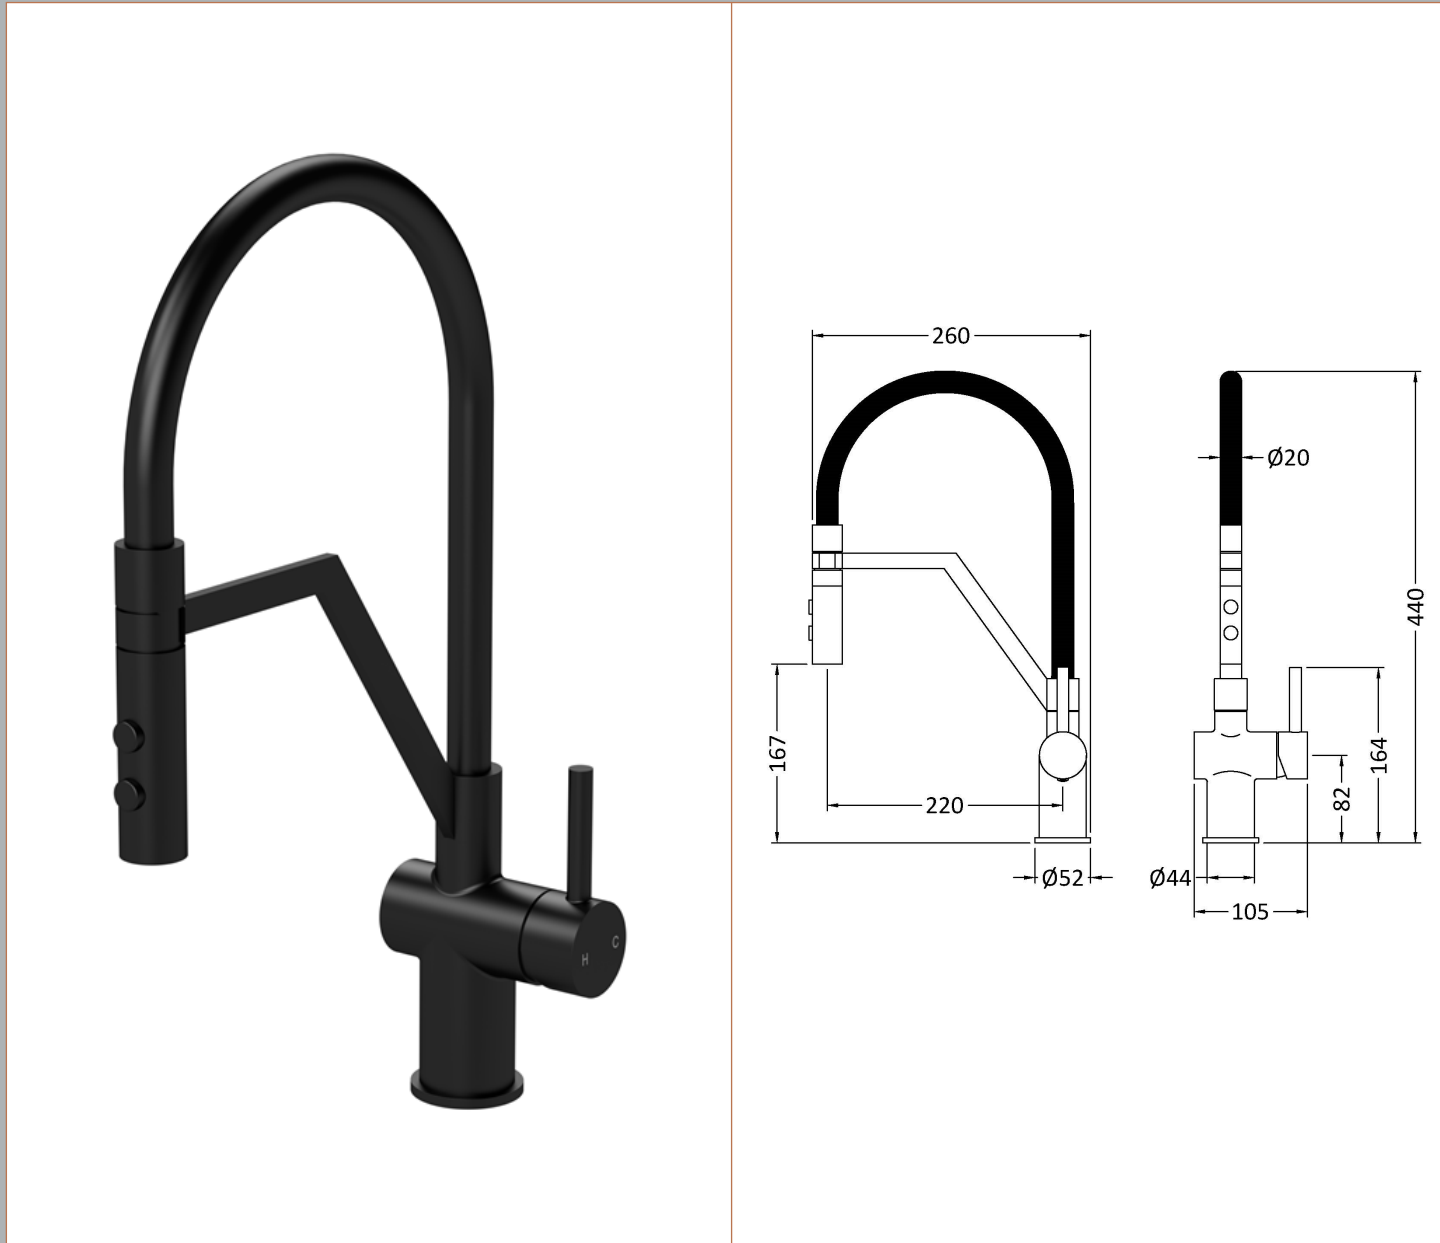

Sales Code: KRA405SL

Description: Ravi Mono Single Lever Matt Black

Product Dimensions

Height (mm):	440
Width (mm):	105
Depth (mm):	260
Length (mm):	
Nett Weight (kg):	1.4

Packaging Dimensions

Height (mm):	70
Width (mm):	340
Depth (mm):	460
Gross Weight (kg):	1.9

Packaging Data

Box Colour:	Brown Cardboard Box
Box Qty:	1
Label Size:	100 x 50
Label Colour:	White Label
Label Qty:	1

Outer Box Dimensions (If Applicable)

Height (mm):	395
Width (mm):	335
Depth (mm):	445
Length (mm):	
Gross Weight (kg):	9
Barcode:	5056678401057

Product Details

Country of Origin:	China
Fitting Instruction:	No
Product Material:	Brass
Control Type:	Manual
Waste Included:	Waste Not Included
Waste Type:	Not Applicable
WRAS Approval: No	Approval No: N/A
Valve/Cartridge Type:	1/4 Turn Ceramic Disc
Colour/Finish:	Matt Black
Mount Type:	Deck
Operating Pressure (bar):	0.5
Flow Rates: (Litres Per Min)	0.1 bar: 1.5 0.5 bar: 2.9 1 bar: 3.8 2 bar: 5.6 3 bar: 6.9
Pipe Size:	15 mm
Pipe Centres:	N/A