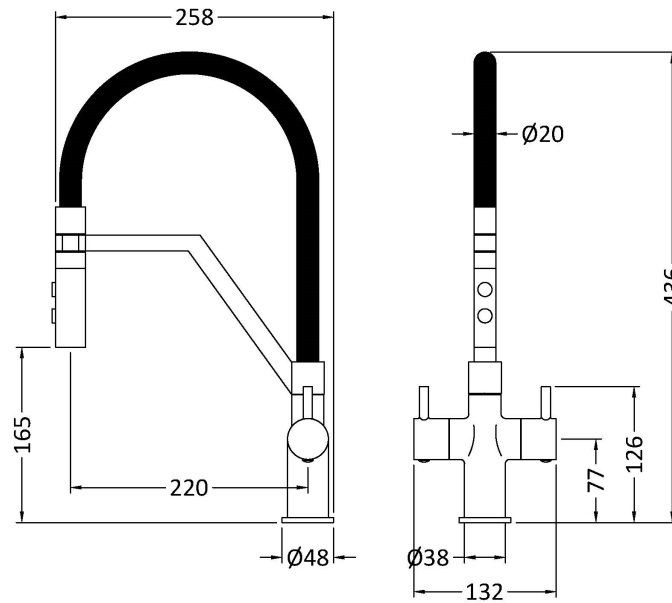

Sales Code: KRA805DL

Description: Ravi Mono Dual Lever Brushed Brass

Product Dimensions

Height (mm):	436
Width (mm):	132
Depth (mm):	258
Length (mm):	
Nett Weight (kg):	1.16

Packaging Dimensions

Height (mm):	70
Width (mm):	340
Depth (mm):	460
Gross Weight (kg):	1.66

Packaging Data

Box Colour:	Brown Cardboard Box
Box Qty:	1
Label Size:	100 x 50
Label Colour:	White Label
Label Qty:	1

Outer Box Dimensions (If Applicable)

Height (mm):	395
Width (mm):	335
Depth (mm):	445
Length (mm):	
Gross Weight (kg):	10
Barcode:	5056678400982

Product Details

Country of Origin:	China
Fitting Instruction:	No
Product Material:	Brass
Control Type:	Manual
Waste Included:	Waste Not Included
Waste Type:	Not Applicable
WRAS Approval: No	Approval No: N/A
Valve/Cartridge Type:	1/4 Turn Ceramic Disc
Colour/Finish:	Brushed Brass
Mount Type:	Deck
Operating Pressure (bar):	0.5

Flow Rates: (Litres Per Min)	0.1 bar: 1.6	0.5 bar: 3.1	1 bar: 4.3	2 bar: 6	3 bar: 7.3
Pipe Size:	15 mm				
Pipe Centres:	N/A				