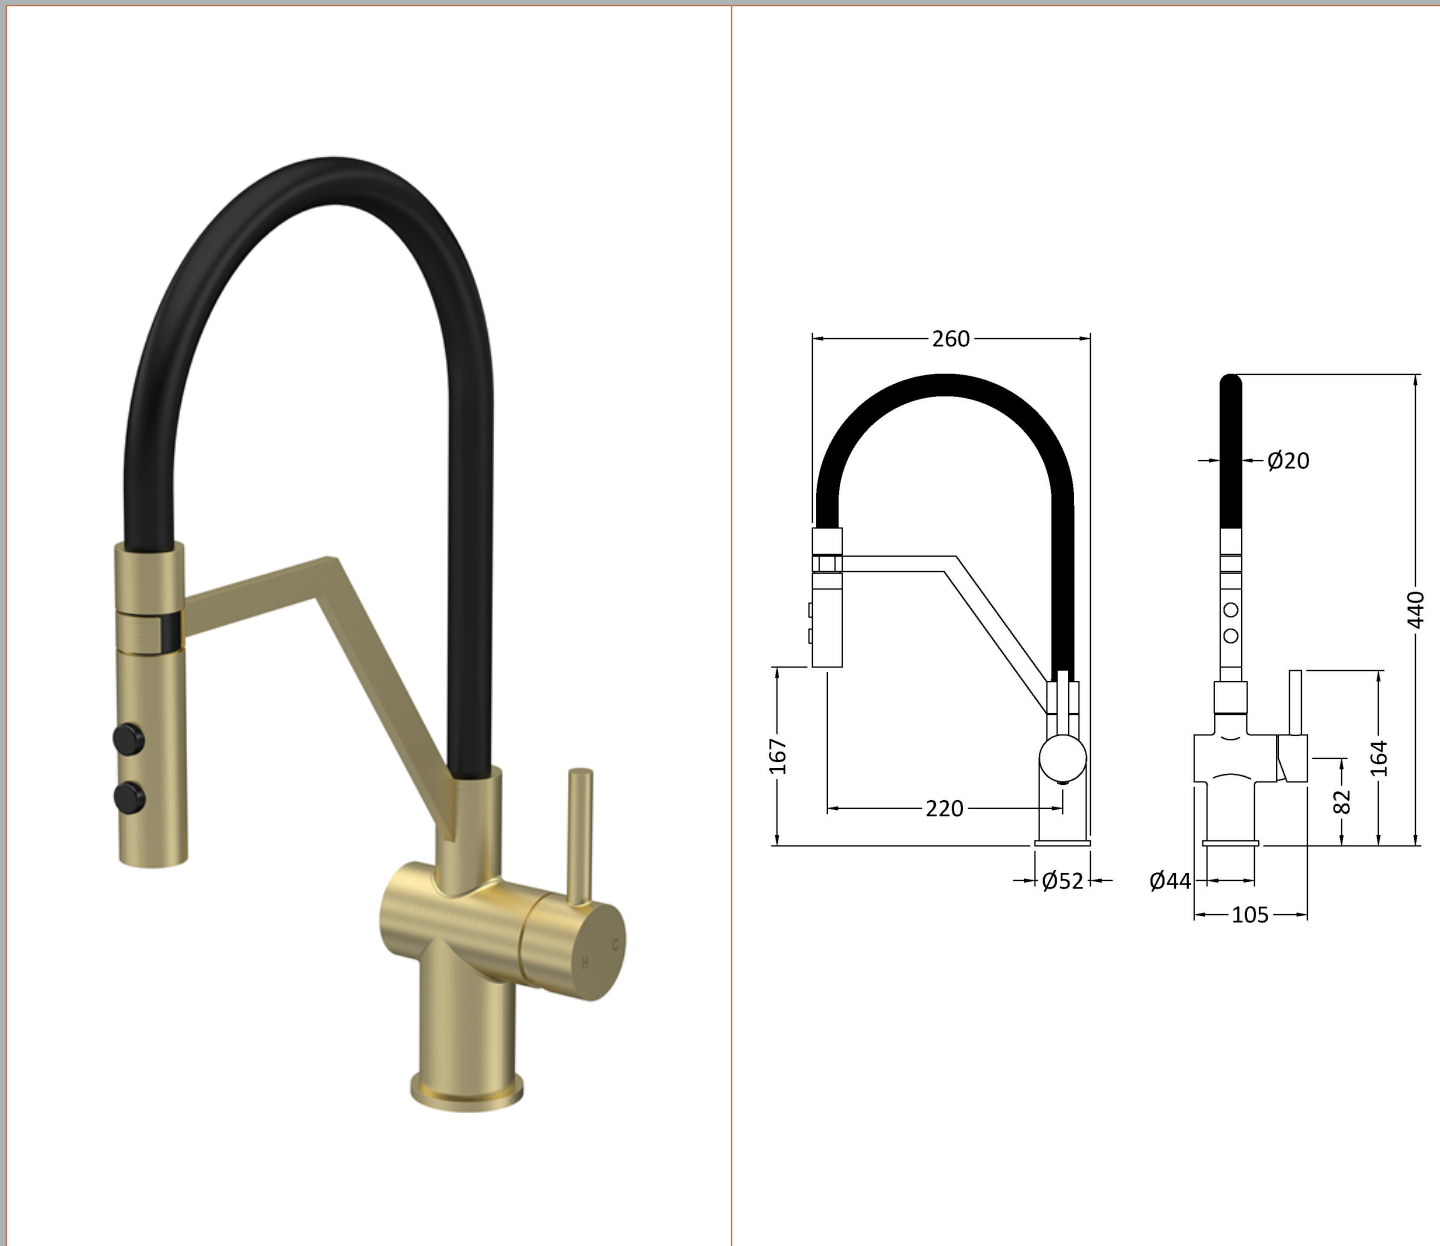

Sales Code: KRA805SL

Description: Ravi Mono Single Lever Brushed Brass

Product Dimensions

Height (mm):	440
Width (mm):	105
Depth (mm):	260
Length (mm):	
Nett Weight (kg):	1.4

Packaging Dimensions

Height (mm):	70
Width (mm):	340
Depth (mm):	460
Gross Weight (kg):	1.9

Packaging Data

Box Colour:	Brown Cardboard Box
Box Qty:	1
Label Size:	100 x 50
Label Colour:	White Label
Label Qty:	1

Outer Box Dimensions (If Applicable)

Height (mm):	395
Width (mm):	335
Depth (mm):	445
Length (mm):	
Gross Weight (kg):	9
Barcode:	5056678401033

Product Details

Country of Origin:	China
Fitting Instruction:	No
Product Material:	Brass
Control Type:	Manual
Waste Included:	Waste Not Included
Waste Type:	Not Applicable
WRAS Approval: No	Approval No: N/A
Valve/Cartridge Type:	1/4 Turn Ceramic Disc
Colour/Finish:	Brushed Brass
Mount Type:	Deck
Operating Pressure (bar):	0.5
Flow Rates: (Litres Per Min)	0.1 bar: 1.5 0.5 bar: 2.9 1 bar: 3.8 2 bar: 5.6 3 bar: 6.9
Pipe Size:	15 mm
Pipe Centres:	N/A