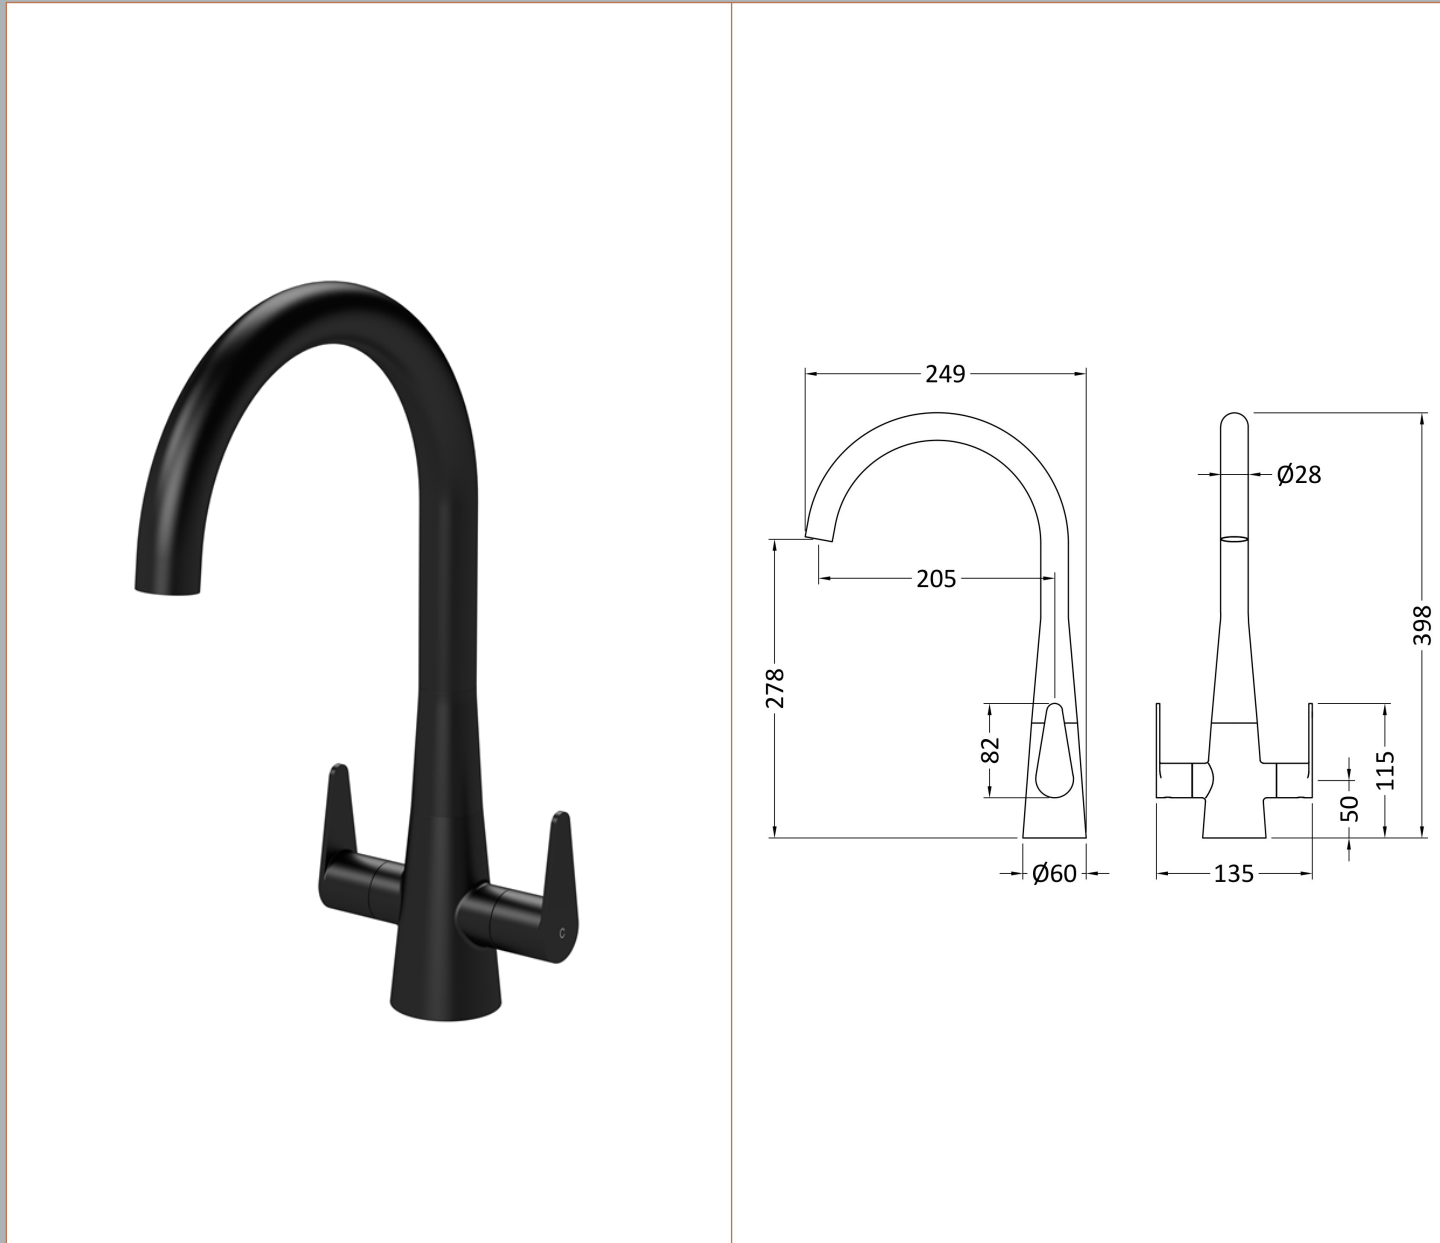

Sales Code: KSA405DL

Description: Samir Mono Dual Lever Matt Black

Product Dimensions

Height (mm):	398
Width (mm):	135
Depth (mm):	249
Length (mm):	
Nett Weight (kg):	1

Packaging Dimensions

Height (mm):	75
Width (mm):	320
Depth (mm):	430
Gross Weight (kg):	1.5

Packaging Data

Box Colour:	Brown Cardboard Box
Box Qty:	1
Label Size:	100 x 50
Label Colour:	White Label
Label Qty:	1

Outer Box Dimensions (If Applicable)

Height (mm):	395
Width (mm):	335
Depth (mm):	445
Length (mm):	
Gross Weight (kg):	18
Barcode:	5056678400906

Product Details

Country of Origin:	China
Fitting Instruction:	No
Product Material:	Brass
Control Type:	Manual
Waste Included:	Waste Not Included
Waste Type:	Not Applicable
WRAS Approval: No	Approval No: N/A
Valve/Cartridge Type:	1/4 Turn Ceramic Disc
Colour/Finish:	Matt Black
Mount Type:	Deck
Operating Pressure (bar):	0.5
Flow Rates: (Litres Per Min)	0.1 bar: 2.3 0.5 bar: 5 1 bar: 7.1 2 bar: 10 3 bar: 12.3
Pipe Size:	15 mm
Pipe Centres:	N/A