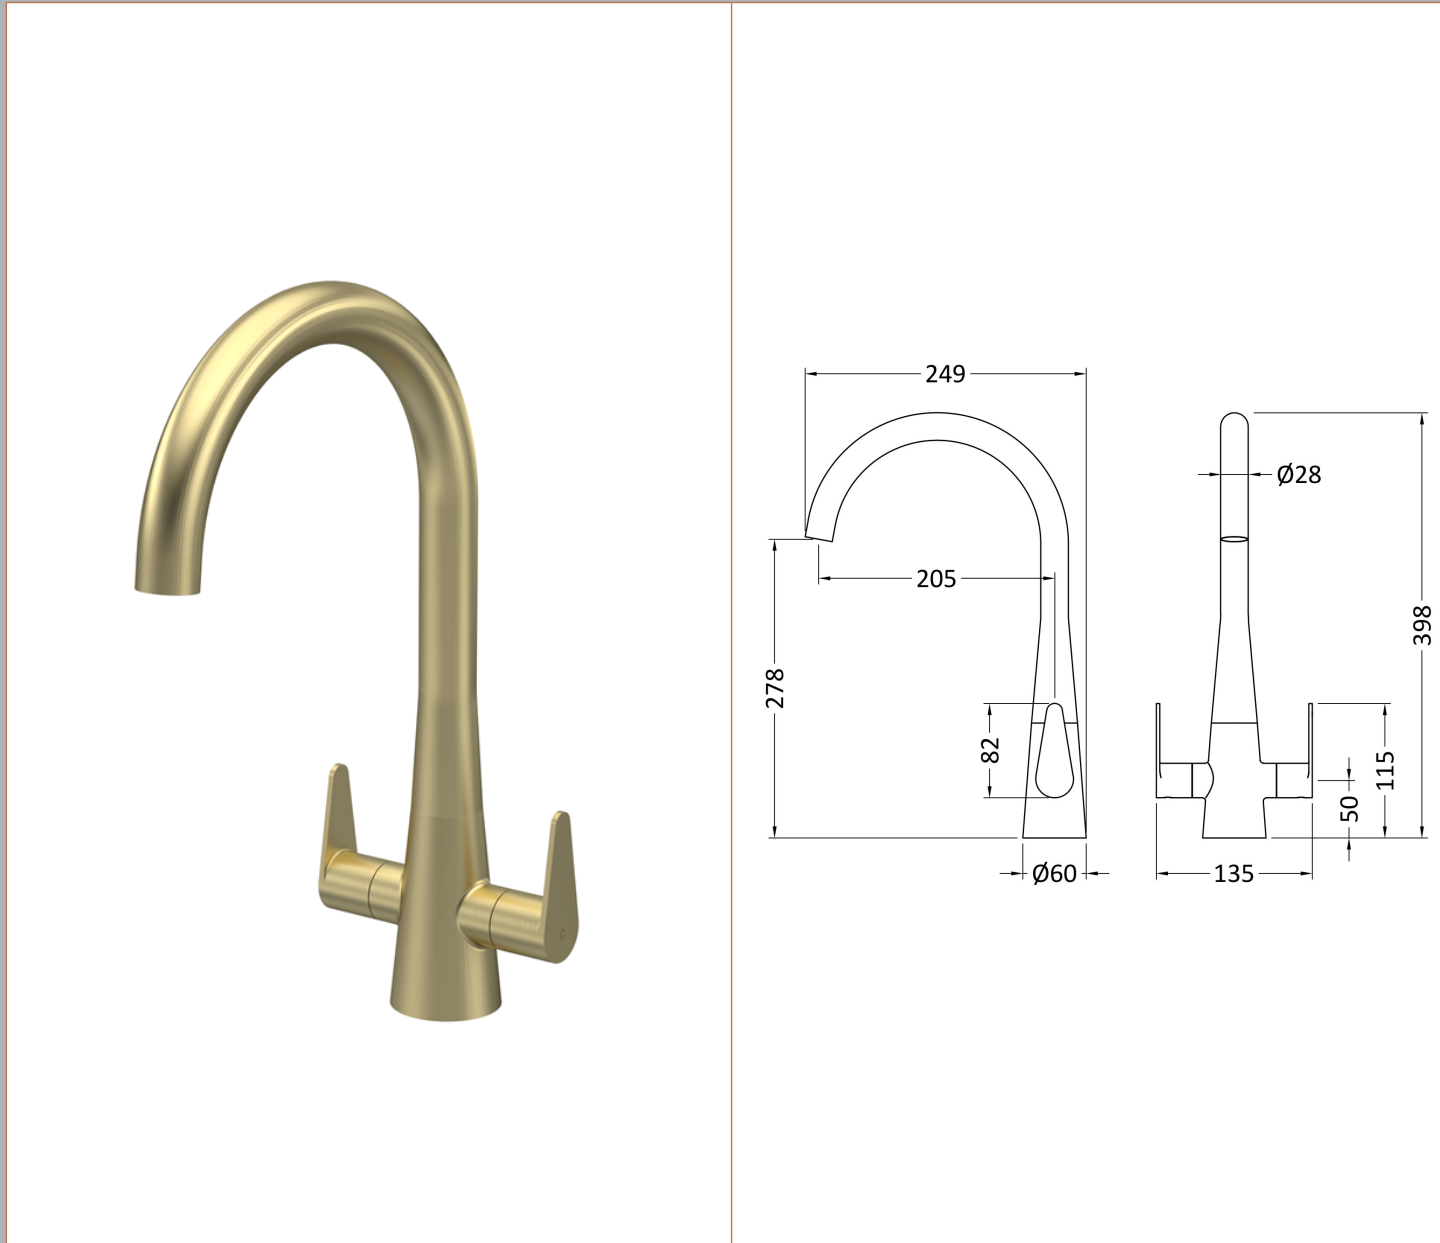

Sales Code: KSA805DL

Description: Samir Mono Dual Lever Brushed Brass

Product Dimensions

Height (mm):	398
Width (mm):	135
Depth (mm):	249
Length (mm):	
Nett Weight (kg):	1

Packaging Dimensions

Height (mm):	75
Width (mm):	320
Depth (mm):	430
Gross Weight (kg):	1.5

Packaging Data

Box Colour:	Brown Cardboard Box
Box Qty:	1
Label Size:	100 x 50
Label Colour:	White Label
Label Qty:	1

Outer Box Dimensions (If Applicable)

Height (mm):	395
Width (mm):	335
Depth (mm):	445
Length (mm):	
Gross Weight (kg):	18
Barcode:	5056678400883

Product Details

Country of Origin:	China
Fitting Instruction:	No
Product Material:	Brass
Control Type:	Manual
Waste Included:	Waste Not Included
Waste Type:	Not Applicable
WRAS Approval: No	Approval No: N/A
Valve/Cartridge Type:	1/4 Turn Ceramic Disc
Colour/Finish:	Brushed Brass
Mount Type:	Deck
Operating Pressure (bar):	0.5
Flow Rates: (Litres Per Min)	0.1 bar: 2.3 0.5 bar: 5 1 bar: 7.1 2 bar: 10 3 bar: 12.3
Pipe Size:	15 mm
Pipe Centres:	N/A