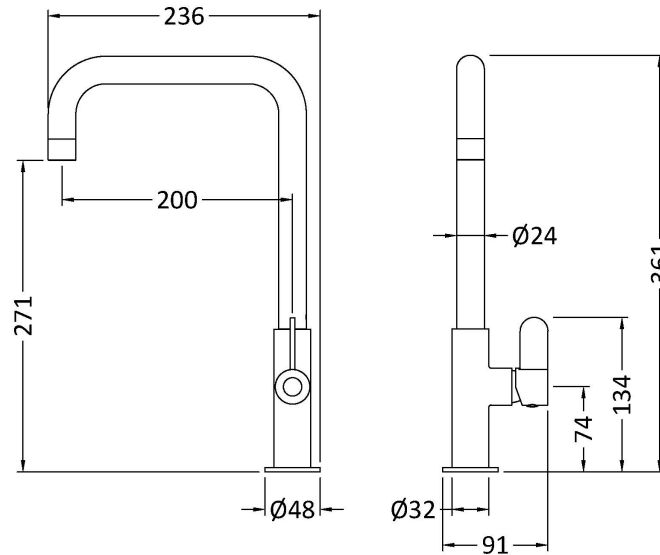

### Product Dimensions

Height (mm):	361
Width (mm):	90
Depth (mm):	236
Length (mm):	
Nett Weight (kg):	0.4

### Packaging Dimensions

Height (mm):	70
Width (mm):	265
Depth (mm):	415
Gross Weight (kg):	0.9

### Outer Box Dimensions (If Applicable)

Height (mm):	370
Width (mm):	280
Depth (mm):	395
Length (mm):	
Gross Weight (kg):	6
Barcode:	5056678400722

Flow Rates: (Litres Per Min)	0.1 bar: 1.9	0.5 bar: 3.7	1 bar: 5.1	2 bar: 7.2	3 bar: 8.7
Pipe Size:	15 mm				
Pipe Centres:	N/A				