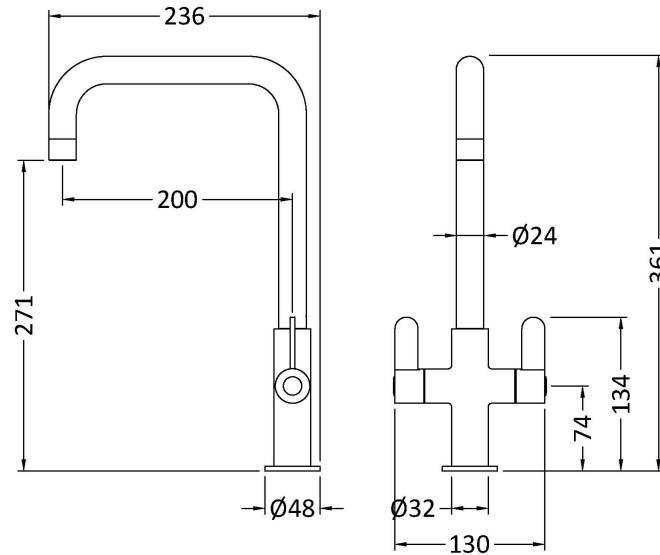

Sales Code: KSI405DL

Description: Kosi Mono Dual Lever Matt Black

Product Dimensions

Height (mm):	361
Width (mm):	130
Depth (mm):	236
Length (mm):	
Nett Weight (kg):	0.62

Packaging Dimensions

Height (mm):	70
Width (mm):	265
Depth (mm):	415
Gross Weight (kg):	1.12

Packaging Data

Box Colour:	Brown Cardboard Box
Box Qty:	1
Label Size:	100 x 50
Label Colour:	White Label
Label Qty:	1

Outer Box Dimensions (If Applicable)

Height (mm):	370
Width (mm):	280
Depth (mm):	370
Length (mm):	
Gross Weight (kg):	6
Barcode:	5056678400708

Product Details

Country of Origin:	China
Fitting Instruction:	No
Product Material:	Brass
Control Type:	Manual
Waste Included:	Waste Not Included
Waste Type:	Not Applicable
WRAS Approval: No	Approval No: N/A
Valve/Cartridge Type:	1/4 Turn Ceramic Disc
Colour/Finish:	Matt Black
Mount Type:	Deck
Operating Pressure (bar):	0.5

Flow Rates: (Litres Per Min)	0.1 bar: 4.1	0.5 bar: 7	1 bar: 9.5	2 bar: 13	3 bar: 15.9
Pipe Size:	15 mm				
Pipe Centres:	N/A				