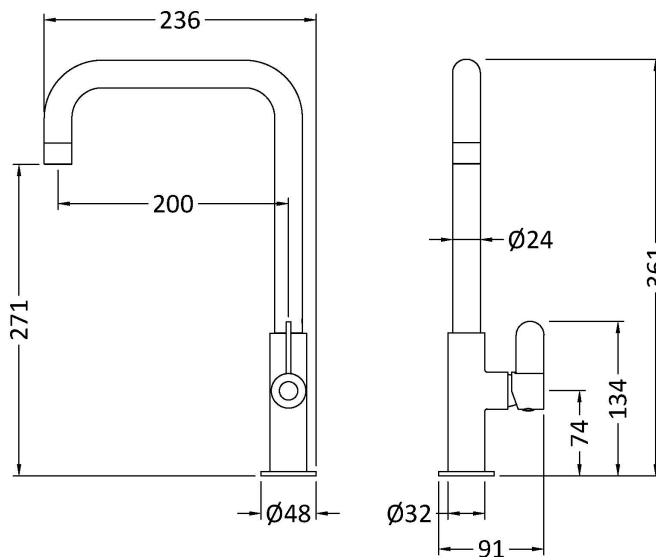

### Product Dimensions

Height (mm):	361
Width (mm):	90
Depth (mm):	236
Length (mm):	
Nett Weight (kg):	0.4

### Packaging Dimensions

Height (mm):	70
Width (mm):	265
Depth (mm):	415
Gross Weight (kg):	0.9

### Outer Box Dimensions (If Applicable)

Height (mm):	370
Width (mm):	280
Depth (mm):	395
Length (mm):	
Gross Weight (kg):	6
Barcode:	5056678400753

Flow Rates: (Litres Per Min)	0.1 bar: 1.9	0.5 bar: 3.7	1 bar: 5.1	2 bar: 7.2	3 bar: 8.7
Pipe Size:	15 mm				
Pipe Centres:	N/A				