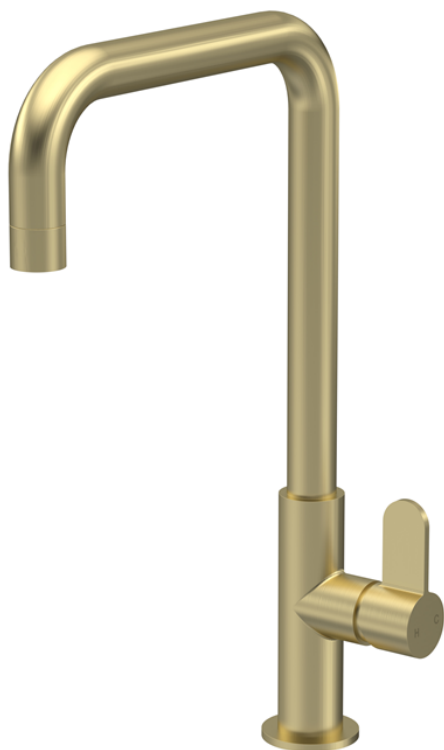

Sales Code: KSI805SL

Description: Kosi Mono Single Lever Brushed Brass

Product Dimensions

Height (mm):	361
Width (mm):	90
Depth (mm):	236
Length (mm):	
Nett Weight (kg):	0.4

Packaging Dimensions

Height (mm):	70
Width (mm):	265
Depth (mm):	415
Gross Weight (kg):	0.9

Packaging Data

Box Colour:	Brown Cardboard Box
Box Qty:	1
Label Size:	100 x 50
Label Colour:	White Label
Label Qty:	1

Outer Box Dimensions (If Applicable)

Height (mm):	370
Width (mm):	280
Depth (mm):	395
Length (mm):	
Gross Weight (kg):	6
Barcode:	5056678400739

Product Details

Country of Origin:	China
Fitting Instruction:	No
Product Material:	Brass
Control Type:	Manual
Waste Included:	Waste Not Included
Waste Type:	Not Applicable
WRAS Approval: No	Approval No: N/A
Valve/Cartridge Type:	1/4 Turn Ceramic Disc
Colour/Finish:	Brushed Brass
Mount Type:	Deck
Operating Pressure (bar):	0.5