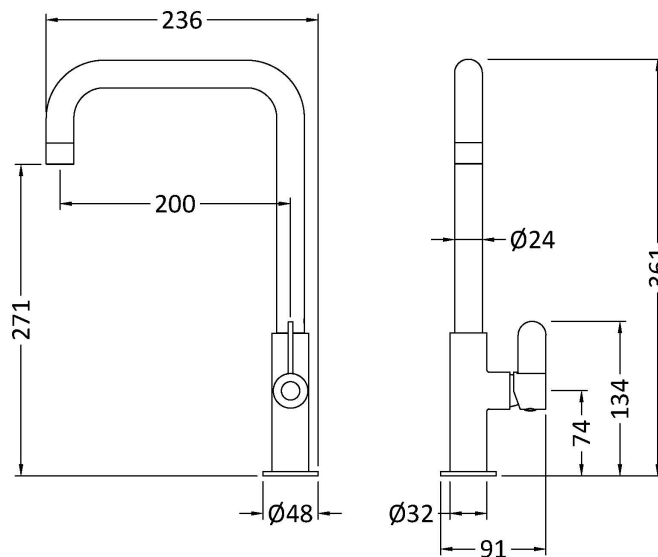

Sales Code: KSI805SL

Description: Kosi Mono Single Lever Brushed Brass

Product Dimensions

Height (mm):	361
Width (mm):	90
Depth (mm):	236
Length (mm):	
Nett Weight (kg):	0.4

Packaging Dimensions

Height (mm):	70
Width (mm):	265
Depth (mm):	415
Gross Weight (kg):	0.9

Packaging Data

Box Colour:	Brown Cardboard Box
Box Qty:	1
Label Size:	100 x 50
Label Colour:	White Label
Label Qty:	1

Outer Box Dimensions (If Applicable)

Height (mm):	370
Width (mm):	280
Depth (mm):	395
Length (mm):	
Gross Weight (kg):	6
Barcode:	5056678400739

Product Details

Country of Origin:	China
Fitting Instruction:	No
Product Material:	Brass
Control Type:	Manual
Waste Included:	Waste Not Included
Waste Type:	Not Applicable
WRAS Approval: No	Approval No: N/A
Valve/Cartridge Type:	1/4 Turn Ceramic Disc
Colour/Finish:	Brushed Brass
Mount Type:	Deck
Operating Pressure (bar):	0.5

Flow Rates: (Litres Per Min)	0.1 bar: 1.9	0.5 bar: 3.7	1 bar: 5.1	2 bar: 7.2	3 bar: 8.7
Pipe Size:	15 mm				
Pipe Centres:	N/A				