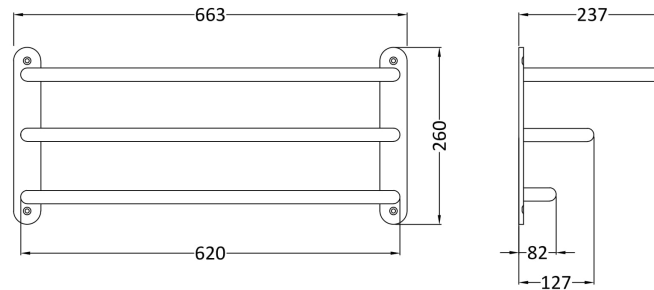

### Product Dimensions

Length (mm):	
Width (mm):	612
Height (mm):	260
Depth (mm):	247
Nett Weight (kg):	2.46

### Packaging Dimensions

Height (mm):	269
Width (mm):	58
Depth (mm):	625
Gross Weight (kg):	2.46

### Packaging Data

Box Colour:	White Cardboard Box
Box Qty:	1
Label Size:	100 x 50
Label Colour:	White Label
Label Qty:	2

### Outer Box Dimensions (If Applicable)

Height (mm):	
Width (mm):	
Length (mm):	
Depth (mm):	
Gross Weight (kg):	20
Barcode:	5055146104704