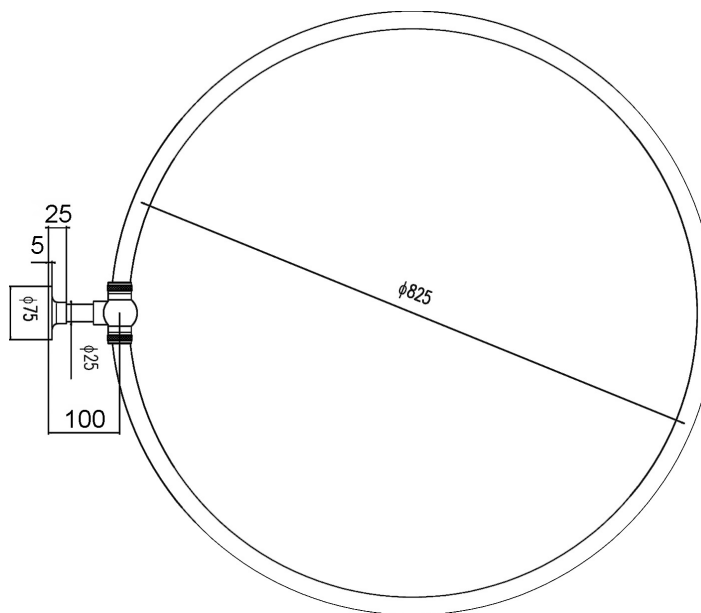

**Sales Code:** LA386

**Description:** Round Shower Ring Curtain Not Supplied

**Product Dimensions**

Length (mm):	
Width (mm):	849
Height (mm):	75
Depth (mm):	937
Nett Weight (kg):	3.66

**Packaging Dimensions**

Height (mm):	890
Width (mm):	890
Depth (mm):	50
Gross Weight (kg):	3.66

**Packaging Data**

Box Colour:	White Cardboard Box
Box Qty:	1
Label Size:	100 x 50
Label Colour:	White Label
Label Qty:	2

**Outer Box Dimensions (If Applicable)**

Height (mm):	
Width (mm):	
Length (mm):	
Depth (mm):	
Gross Weight (kg):	4
Barcode:	5055146111955

**Product Details**

Country of Origin:	China
Fitting Instruction:	No
CE Certification:	N/A
Product Material:	Stainless Steel
Heating Element Wattage:	Not Applicable
Colour/Finish:	Chrome
Product Diameter:	Not Applicable
Connection Size:	Not Applicable