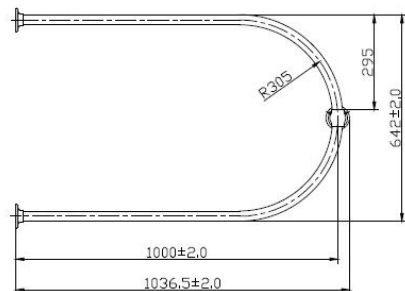

Sales Code: LDA009

Description: 1/2 Shower Curtain Ring

B(4: 1)

Product Dimensions

Length (mm):	
Width (mm):	642
Height (mm):	375
Depth (mm):	1037
Nett Weight (kg):	5.08

Packaging Dimensions

Height (mm):	680
Width (mm):	100
Depth (mm):	970
Gross Weight (kg):	5.08

Packaging Data

Box Colour:	White Cardboard Box
Box Qty:	1
Label Size:	100 x 50
Label Colour:	White Label
Label Qty:	1

Outer Box Dimensions (If Applicable)

Height (mm):	
Width (mm):	
Length (mm):	
Depth (mm):	
Gross Weight (kg):	51
Barcode:	5055369036325

Product Details

Country of Origin:	China
Fitting Instruction:	No
CE Certification:	N/A
Product Material:	Stainless Steel
Heating Element Wattage:	Not Applicable
Colour/Finish:	Chrome
Product Diameter:	
Connection Size:	Not Applicable