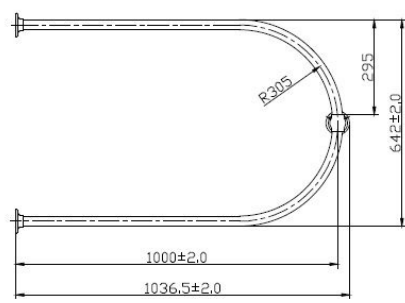

Sales Code: LDA009

Description: 1/2 Shower Curtain Ring

B(4: 1)

**Product Dimensions**

Length (mm):	
Width (mm):	642
Height (mm):	375
Depth (mm):	1037
Nett Weight (kg):	5.08

**Packaging Dimensions**

Height (mm):	1070
Width (mm):	735
Depth (mm):	90
Gross Weight (kg):	5.08

**Packaging Data**

Box Colour:	White Cardboard Box
Box Qty:	1
Label Size:	100 x 50
Label Colour:	White Label
Label Qty:	1

**Outer Box Dimensions (If Applicable)**

Height (mm):	
Width (mm):	
Length (mm):	
Depth (mm):	
Gross Weight (kg):	51
Barcode:	5055369036325

**Product Details**

Country of Origin:	China
Fitting Instruction:	No
CE & UKCA:	N/A
Product Material:	Stainless Steel
Heating Element Wattage:	Not Applicable
Colour/Finish:	Chrome
Product Diameter:	
Connection Size:	Not Applicable