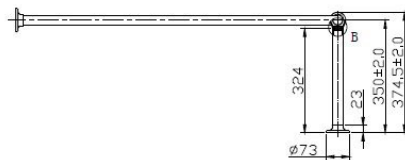

Sales Code: LDA009

Description: 1/2 Shower Curtain Ring

B(4: 1)

Product Dimensions

Length (mm):	
Width (mm):	642
Height (mm):	375
Depth (mm):	1037
Nett Weight (kg):	5.08

Packaging Dimensions

Height (mm):	680
Width (mm):	100
Depth (mm):	970
Gross Weight (kg):	5.08

Packaging Data

Box Colour:	White Cardboard Box
Box Qty:	1
Label Size:	100 x 50
Label Colour:	White Label
Label Qty:	1

Outer Box Dimensions (If Applicable)

Height (mm):	
Width (mm):	
Length (mm):	
Depth (mm):	
Gross Weight (kg):	51
Barcode:	5055369036325

Product Details

Country of Origin:	China
Fitting Instruction:	No
CE Certification:	N/A
Product Material:	Stainless Steel
Heating Element Wattage:	Not Applicable
Colour/Finish:	Chrome
Product Diameter:	
Connection Size:	Not Applicable