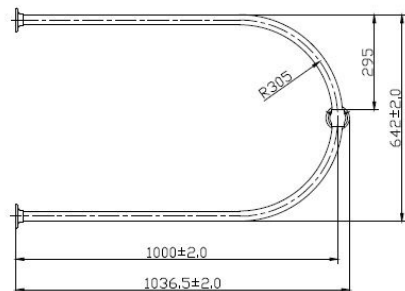

Sales Code: LDA009

Description: 1/2 Shower Curtain Ring

B(4: 1)

Product Dimensions

Length (mm):	
Width (mm):	642
Height (mm):	375
Depth (mm):	1037
Nett Weight (kg):	5.08

Packaging Dimensions

Height (mm):	1070
Width (mm):	735
Depth (mm):	90
Gross Weight (kg):	5.08

Packaging Data

Box Colour:	White Cardboard Box
Box Qty:	1
Label Size:	100 x 50
Label Colour:	White Label
Label Qty:	1

Outer Box Dimensions (If Applicable)

Height (mm):	
Width (mm):	
Length (mm):	
Depth (mm):	
Gross Weight (kg):	51
Barcode:	5055369036325

Product Details

Country of Origin:	China
Fitting Instruction:	No
CE & UKCA:	N/A
Product Material:	Stainless Steel
Heating Element Wattage:	Not Applicable
Colour/Finish:	Chrome
Product Diameter:	
Connection Size:	Not Applicable