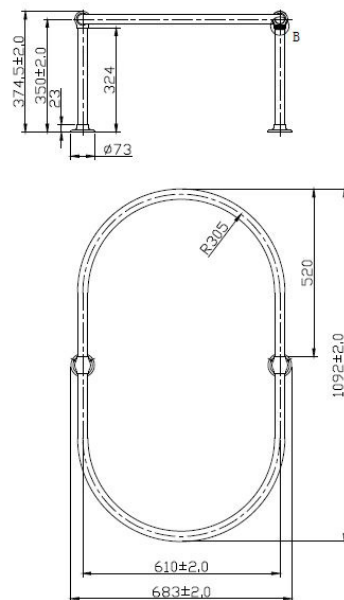

Sales Code: LDA010

Description: Full Shower Curtain Ring

Product Dimensions

Length (mm):	
Width (mm):	1092
Height (mm):	375
Depth (mm):	686
Nett Weight (kg):	6.34

Packaging Dimensions

Height (mm):	670
Width (mm):	100
Depth (mm):	1245
Gross Weight (kg):	6.34

Packaging Data

Box Colour:	White Cardboard Box
Box Qty:	1
Label Size:	100 x 50
Label Colour:	White Label
Label Qty:	1

Outer Box Dimensions (If Applicable)

Height (mm):	
Width (mm):	
Length (mm):	
Depth (mm):	
Gross Weight (kg):	6
Barcode:	5055369036332

Product Details

Country of Origin:	China
Fitting Instruction:	No
CE Certification:	N/A
Product Material:	Stainless Steel
Heating Element Wattage:	Not Applicable
Colour/Finish:	Chrome
Product Diameter:	
Connection Size:	Not Applicable