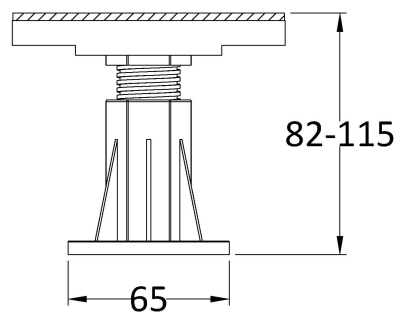

Packaging Dimensions

Length (mm): 125
 Width (mm): 1100
 Height (mm): 15
 Gross Weight (kg): 0.3

Packaging Data

Box Colour:
 Box Qty:
 Label Size: x
 Label Colour:
 Label Qty:

Outer Box Dimensions (If Applicable)

Length (mm):
 Width (mm):
 Height (mm):
 Gross Weight (kg):
 Barcode: 5056211814313

Product Details

Country of Origin: United Kingdom
 Fitting Instruction: No
 CE & UKCA:
 Colour/Finish:
 Product Material:
 Material Colour Reference:
 Radius:
 Waste Required (mm):
 Compatible with Leg Kit:

Sales Code: NTP001A

Description: Pack Of 6 Legs/Clips & Screws

Product Dimensions

Length (mm):	110
Width (mm):	110
Height (mm):	115
Depth (mm):	
Nett Weight (kg):	0.66

Packaging Dimensions

Height (mm):	180
Width (mm):	120
Depth (mm):	125
Gross Weight (kg):	0.73

Packaging Data

Box Colour:	Polybagged
Box Qty:	1
Label Size:	100 x 50
Label Colour:	White Label
Label Qty:	2

Outer Box Dimensions (If Applicable)

Height (mm):	
Width (mm):	
Length (mm):	
Depth (mm):	
Gross Weight (kg):	
Barcode:	5056211855415