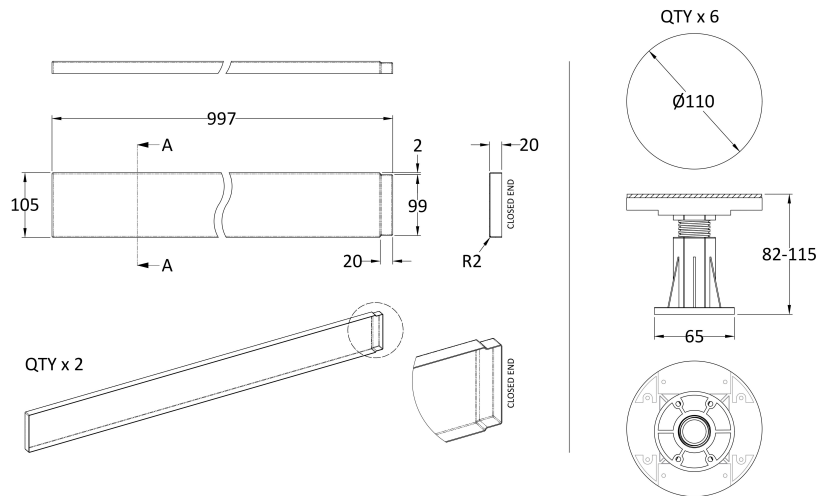

Sales Code: LEG1S

Description: Suitable For 700-900 Square & Rec Trays

Packaging Details

Barcode: 5056211868835

Sales Code: TR71515

Description: 1000 Tray Panel (1000 X 105 X 20)

Product Dimensions

Length (mm): 1000
 Width (mm): 105
 Height (mm): 20
 Nett Weight (kg): 0.3

Packaging Dimensions

Length (mm): 125
 Width (mm): 1100
 Height (mm): 15
 Gross Weight (kg): 0.3

Packaging Data

Box Colour:
 Box Qty:
 Label Size: x
 Label Colour:
 Label Qty:

Outer Box Dimensions (If Applicable)

Length (mm):
 Width (mm):
 Height (mm):
 Gross Weight (kg):
 Barcode: 5056211814313

Product Details

Country of Origin: United Kingdom
 Fitting Instruction: No
 CE & UKCA:
 Colour/Finish:
 Product Material:
 Material Colour Reference:
 Radius:
 Waste Required (mm):
 Compatible with Leg Kit:

Sales Code: NTP001A

Description: Pack Of 6 Legs/Clips & Screws

Product Dimensions

Length (mm):	110
Width (mm):	110
Height (mm):	115
Depth (mm):	
Nett Weight (kg):	0.66

Packaging Dimensions

Height (mm):	180
Width (mm):	120
Depth (mm):	125
Gross Weight (kg):	0.73