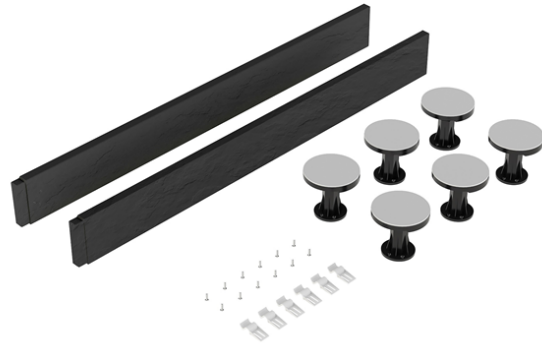

Sales Code: LEG1S

Description: Suitable For 700-900 Square & Rec Trays

Packaging Details

Barcode: 5056211868835

Sales Code: TR71515

Description: 1000 Tray Panel (1000 X 105 X 20)

Product Dimensions

Length (mm): 1000
 Width (mm): 105
 Height (mm): 20
 Nett Weight (kg): 0.3

Packaging Dimensions

Length (mm): 125
 Width (mm): 1100
 Height (mm): 15
 Gross Weight (kg): 0.3

Packaging Data

Box Colour:
 Box Qty:
 Label Size: x
 Label Colour:
 Label Qty:

Outer Box Dimensions (If Applicable)

Length (mm):
 Width (mm):
 Height (mm):
 Gross Weight (kg):
 Barcode: 5056211814313

Product Details

Country of Origin: United Kingdom
 Fitting Instruction: No
 CE & UKCA:
 Colour/Finish:
 Product Material:
 Material Colour Reference:
 Radius:
 Waste Required (mm):
 Compatible with Leg Kit:

Sales Code: NTP001A

Description: Pack Of 6 Legs/Clips & Screws

Product Dimensions

Length (mm):	110
Width (mm):	110
Height (mm):	115
Depth (mm):	
Nett Weight (kg):	0.66

Packaging Dimensions

Height (mm):	180
Width (mm):	120
Depth (mm):	125
Gross Weight (kg):	0.73