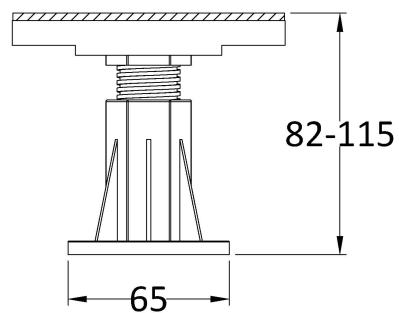

Packaging Dimensions

Length (mm):	1010
Width (mm):	110
Height (mm):	15
Gross Weight (kg):	0.32

Packaging Data

Box Colour:	Polybagged
Box Qty:	1
Label Size:	100 x 50
Label Colour:	White Label
Label Qty:	2

Outer Box Dimensions (If Applicable)

Length (mm):	
Width (mm):	
Height (mm):	
Gross Weight (kg):	
Barcode:	5055369007950

Product Details

Country of Origin:	Turkey
Fitting Instruction:	No
CE & UKCA:	
Colour/Finish:	White
Product Material:	Acrylic Capped ABS
Material Colour Reference:	European White
Radius:	0
Waste Required (mm):	
Compatible with Leg Kit:	Not Applicable

Sales Code: NTP001A

Description: Pack Of 6 Legs/Clips & Screws

Product Dimensions

Length (mm):	110
Width (mm):	110
Height (mm):	115
Depth (mm):	
Nett Weight (kg):	0.66

Packaging Dimensions

Height (mm):	180
Width (mm):	120
Depth (mm):	125
Gross Weight (kg):	0.73

Packaging Data

Box Colour:	Polybagged
Box Qty:	1
Label Size:	100 x 50
Label Colour:	White Label
Label Qty:	2

Outer Box Dimensions (If Applicable)

Height (mm):	
Width (mm):	
Length (mm):	
Depth (mm):	
Gross Weight (kg):	
Barcode:	5056211855415