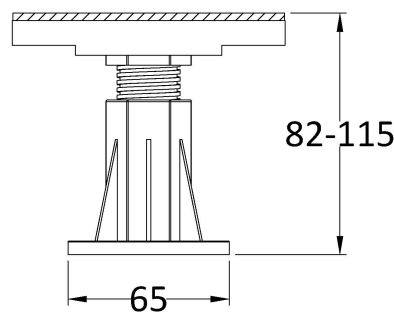

### Packaging Details

Barcode: 5056211868767

**Sales Code:** NTP515

**Description:** 1000 Tray Panel

**Product Dimensions**

Length (mm):	1000
Width (mm):	105
Height (mm):	12
Nett Weight (kg):	0.32

**Packaging Dimensions**

Length (mm):	1010
Width (mm):	110
Height (mm):	15
Gross Weight (kg):	0.32

**Packaging Data**

Box Colour:	Polybagged
Box Qty:	1
Label Size:	100 x 50
Label Colour:	White Label
Label Qty:	2

**Outer Box Dimensions (If Applicable)**

Length (mm):	
Width (mm):	
Height (mm):	
Gross Weight (kg):	
Barcode:	5055369007950

**Product Details**

Country of Origin:	Turkey
Fitting Instruction:	No
CE & UKCA:	
Colour/Finish:	White
Product Material:	Acrylic Capped ABS
Material Colour Reference:	European White
Radius:	0
Waste Required (mm):	
Compatible with Leg Kit:	Not Applicable

Sales Code: NTP001A

Description: Pack Of 6 Legs/Clips & Screws

**Product Dimensions**

Length (mm):	110
Width (mm):	110
Height (mm):	115
Depth (mm):	
Nett Weight (kg):	0.66

**Packaging Dimensions**

Height (mm):	180
Width (mm):	120
Depth (mm):	125
Gross Weight (kg):	0.73