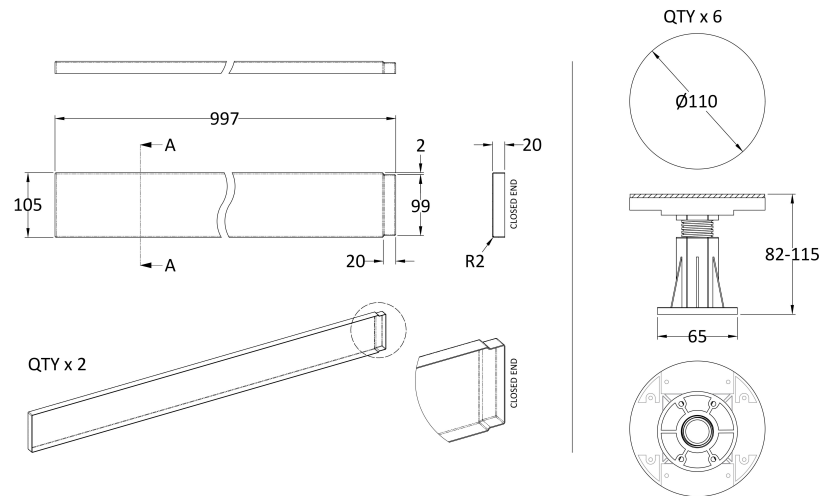

### Packaging Details

Barcode: 5056211868767

**Sales Code:** NTP515

**Description:** 1000 Tray Panel

**Product Dimensions**

Length (mm):	1000
Width (mm):	105
Height (mm):	12
Nett Weight (kg):	0.32

**Packaging Dimensions**

Length (mm):	1010
Width (mm):	110
Height (mm):	15
Gross Weight (kg):	0.32

**Packaging Data**

Box Colour:	Polybagged
Box Qty:	1
Label Size:	100 x 50
Label Colour:	White Label
Label Qty:	2

**Outer Box Dimensions (If Applicable)**

Length (mm):	
Width (mm):	
Height (mm):	
Gross Weight (kg):	
Barcode:	5055369007950

**Product Details**

Country of Origin:	Turkey
Fitting Instruction:	No
CE & UKCA:	
Colour/Finish:	White
Product Material:	Acrylic Capped ABS
Material Colour Reference:	European White
Radius:	0
Waste Required (mm):	
Compatible with Leg Kit:	Not Applicable

Sales Code: NTP001A

Description: Pack Of 6 Legs/Clips & Screws

**Product Dimensions**

Length (mm):	110
Width (mm):	110
Height (mm):	115
Depth (mm):	
Nett Weight (kg):	0.66

**Packaging Dimensions**

Height (mm):	180
Width (mm):	120
Depth (mm):	125
Gross Weight (kg):	0.73