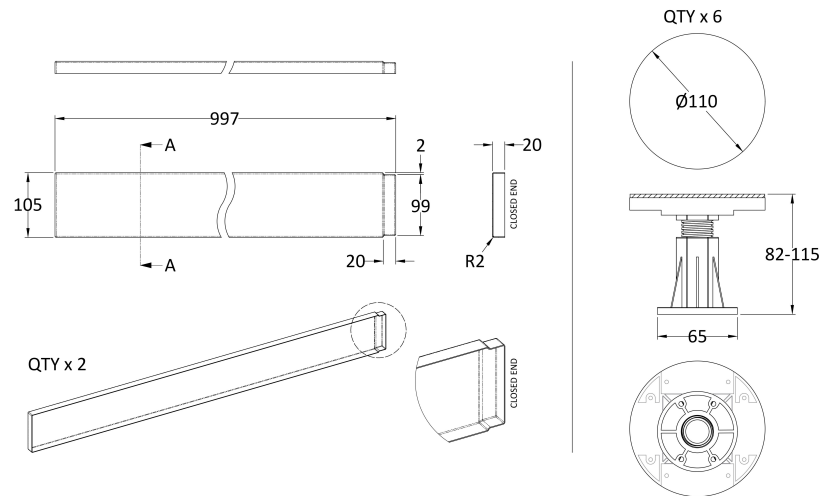

Sales Code: LEG1W

Description: Suitable For 700-900 Square & Rec Trays

Packaging Details

Barcode: 5056211868767

Sales Code: NTP515

Description: 1000 Tray Panel

Product Dimensions

Length (mm):	1000
Width (mm):	105
Height (mm):	12
Nett Weight (kg):	0.32

Packaging Dimensions

Length (mm):	1010
Width (mm):	110
Height (mm):	15
Gross Weight (kg):	0.32

Packaging Data

Box Colour:	Polybagged
Box Qty:	1
Label Size:	100 x 50
Label Colour:	White Label
Label Qty:	2

Outer Box Dimensions (If Applicable)

Length (mm):	
Width (mm):	
Height (mm):	
Gross Weight (kg):	
Barcode:	5055369007950

Product Details

Country of Origin:	Turkey
Fitting Instruction:	No
CE & UKCA:	
Colour/Finish:	White
Product Material:	Acrylic Capped ABS
Material Colour Reference:	European White
Radius:	0
Waste Required (mm):	
Compatible with Leg Kit:	Not Applicable

Sales Code: NTP001A

Description: Pack Of 6 Legs/Clips & Screws

Product Dimensions

Length (mm):	110
Width (mm):	110
Height (mm):	115
Depth (mm):	
Nett Weight (kg):	0.66

Packaging Dimensions

Height (mm):	180
Width (mm):	120
Depth (mm):	125
Gross Weight (kg):	0.73