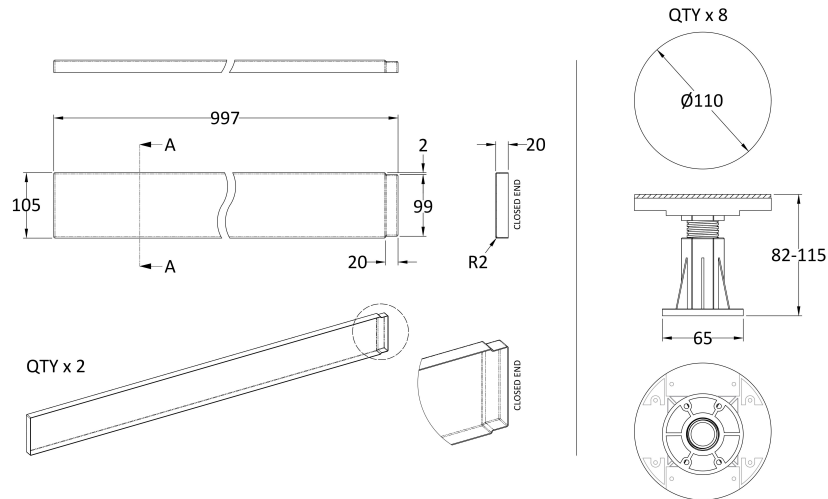

Sales Code: LEG2W

Description: Suitable For 1000 Square & Rec Trays

Packaging Details

Barcode: 5056211868774

Sales Code: NTP515

Description: 1000 Tray Panel

Product Dimensions

Length (mm):	1000
Width (mm):	105
Height (mm):	12
Nett Weight (kg):	0.32

Packaging Dimensions

Length (mm):	1010
Width (mm):	110
Height (mm):	15
Gross Weight (kg):	0.32

Packaging Data

Box Colour:	Polybagged
Box Qty:	1
Label Size:	100 x 50
Label Colour:	White Label
Label Qty:	2

Outer Box Dimensions (If Applicable)

Length (mm):	
Width (mm):	
Height (mm):	
Gross Weight (kg):	
Barcode:	5055369007950

Product Details

Country of Origin:	Turkey
Fitting Instruction:	No
CE & UKCA:	
Colour/Finish:	White
Product Material:	Acrylic Capped ABS
Material Colour Reference:	European White
Radius:	0
Waste Required (mm):	
Compatible with Leg Kit:	Not Applicable

Sales Code: NTP001B

Description: Pack Of 8 Legs/Clips & Screws

Product Dimensions	
Length (mm):	110
Width (mm):	110
Height (mm):	115
Depth (mm):	
Nett Weight (kg):	0.9
Packaging Dimensions	
Height (mm):	180
Width (mm):	120
Depth (mm):	125
Gross Weight (kg):	0.98
Packaging Data	
Box Colour:	Polybagged
Box Qty:	1
Label Size:	100 x 50
Label Colour:	White Label
Label Qty:	2
Outer Box Dimensions (If Applicable)	
Height (mm):	
Width (mm):	
Length (mm):	
Depth (mm):	
Gross Weight (kg):	
Barcode:	5056211855422
Product Details	
Country of Origin:	China
Fitting Instruction:	No
CE & UKCA:	
Product Material:	
Heating Element Wattage:	
Colour/Finish:	
Product Diameter:	
Connection Size:	