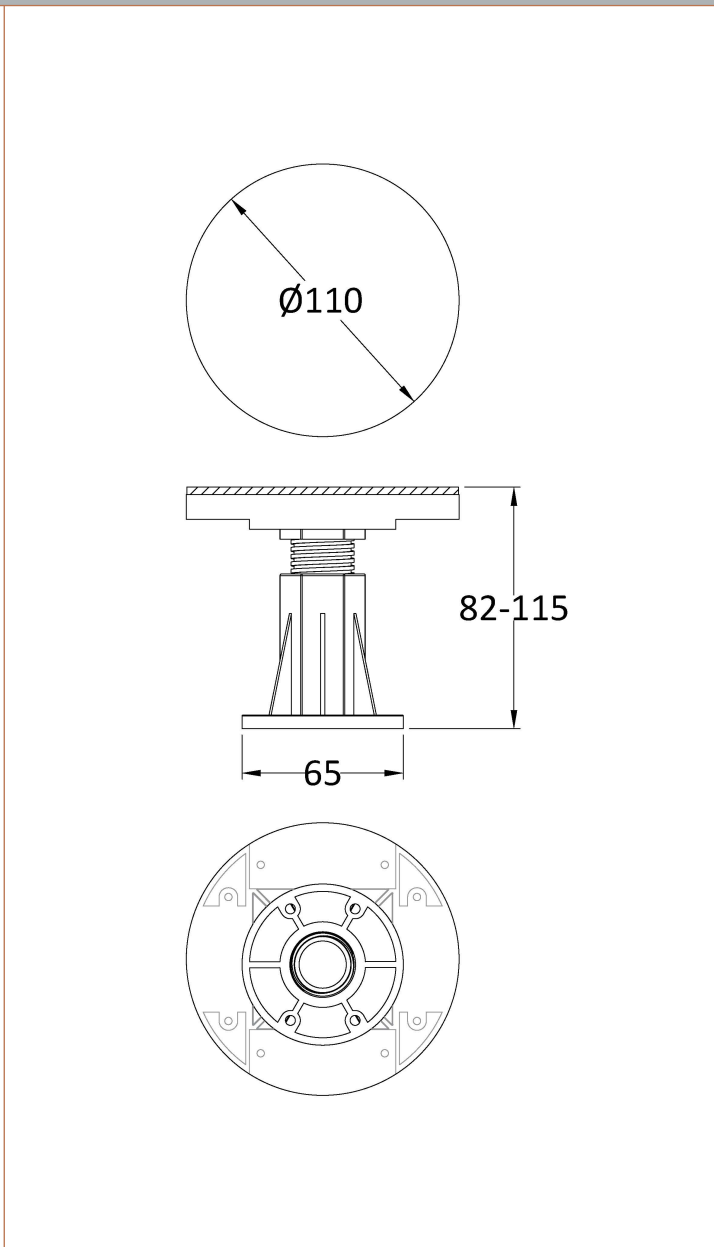

Sales Code: LEG2W

Description: Suitable For 1000 Square & Rec Trays

Packaging Details

Barcode: 5056211868774

Sales Code: NTP515

Description: 1000 Tray Panel

Product Dimensions

Length (mm):	1000
Width (mm):	105
Height (mm):	12
Nett Weight (kg):	0.32

Packaging Dimensions

Length (mm):	1010
Width (mm):	110
Height (mm):	15
Gross Weight (kg):	0.32

Packaging Data

Box Colour:	Polybagged
Box Qty:	1
Label Size:	100 x 50
Label Colour:	White Label
Label Qty:	2

Outer Box Dimensions (If Applicable)

Length (mm):	
Width (mm):	
Height (mm):	
Gross Weight (kg):	
Barcode:	5055369007950

Product Details

Country of Origin:	Turkey
Fitting Instruction:	No
CE & UKCA:	
Colour/Finish:	White
Product Material:	Acrylic Capped ABS
Material Colour Reference:	European White
Radius:	0
Waste Required (mm):	
Compatible with Leg Kit:	Not Applicable

Sales Code: NTP001B

Description: Pack Of 8 Legs/Clips & Screws

Product Dimensions	
Length (mm):	110
Width (mm):	110
Height (mm):	115
Depth (mm):	
Nett Weight (kg):	0.9
Packaging Dimensions	
Height (mm):	180
Width (mm):	120
Depth (mm):	125
Gross Weight (kg):	0.98
Packaging Data	
Box Colour:	Polybagged
Box Qty:	1
Label Size:	100 x 50
Label Colour:	White Label
Label Qty:	2
Outer Box Dimensions (If Applicable)	
Height (mm):	
Width (mm):	
Length (mm):	
Depth (mm):	
Gross Weight (kg):	
Barcode:	5056211855422
Product Details	
Country of Origin:	China
Fitting Instruction:	No
CE & UKCA:	
Product Material:	
Heating Element Wattage:	
Colour/Finish:	
Product Diameter:	
Connection Size:	