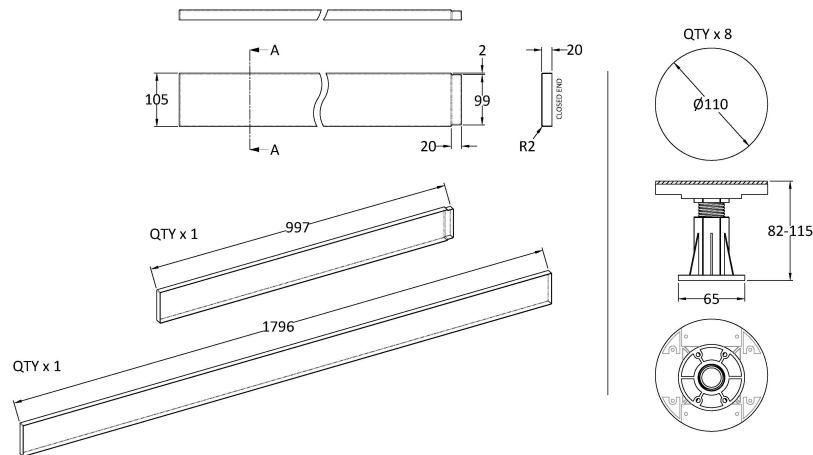

Sales Code: LEG3S

Description: Suitable For 1100-1200 Rec Trays

Packaging Details

Barcode: 5056211868859