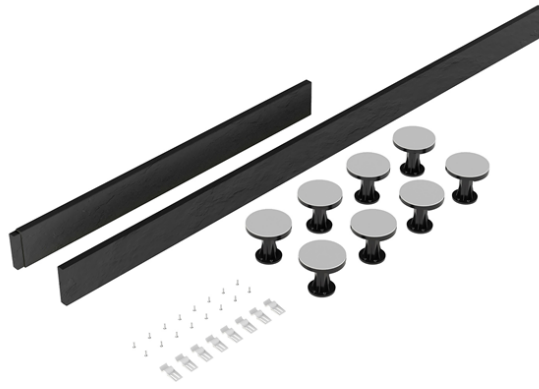

Sales Code: LEG3S

Description: Suitable For 1100-1200 Rec Trays

Packaging Details

Barcode: 5056211868859

Sales Code: TR71575

Description: 1800 Tray Panel

Product Dimensions

Length (mm): 1800
 Width (mm): 105
 Height (mm): 20
 Nett Weight (kg): 0.5

Length (mm):
 Width (mm):
 Height (mm):
 Gross Weight (kg):
 Barcode: 5056211855491

Product Details

Country of Origin: United Kingdom
 Fitting Instruction: No
 CE & UKCA:
 Colour/Finish:
 Product Material:
 Material Colour Reference:
 Radius:
 Waste Required (mm):
 Compatible with Leg Kit:

Sales Code: TR71515

Description: 1000 Tray Panel (1000 X 105 X 20)

Product Dimensions

Length (mm): 1000
 Width (mm): 105
 Height (mm): 20
 Nett Weight (kg): 0.3

Packaging Dimensions

Length (mm): 125
 Width (mm): 1100
 Height (mm): 15
 Gross Weight (kg): 0.3

Description: Pack Of 8 Legs/Clips & Screws

Product Dimensions	
Length (mm):	110
Width (mm):	110
Height (mm):	115
Depth (mm):	
Nett Weight (kg):	0.9
Packaging Dimensions	
Height (mm):	180
Width (mm):	120
Depth (mm):	125
Gross Weight (kg):	0.98
Packaging Data	
Box Colour:	Polybagged
Box Qty:	1
Label Size:	100 x 50
Label Colour:	White Label
Label Qty:	2
Outer Box Dimensions (If Applicable)	
Height (mm):	
Width (mm):	
Length (mm):	
Depth (mm):	
Gross Weight (kg):	
Barcode:	5056211855422
Product Details	
Country of Origin:	China
Fitting Instruction:	No
CE & UKCA:	
Product Material:	
Heating Element Wattage:	
Colour/Finish:	
Product Diameter:	
Connection Size:	