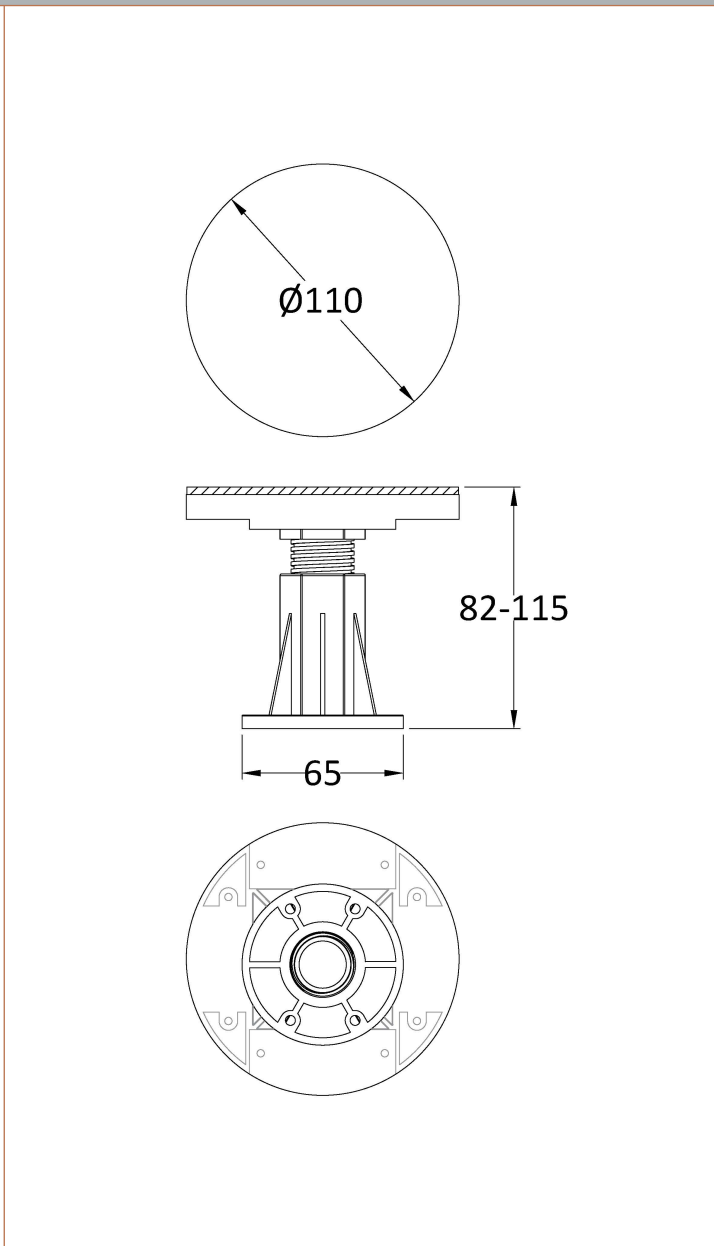

Length (mm):
 Width (mm):
 Height (mm):
 Gross Weight (kg):
 Barcode: 5056211855491

Product Details

Country of Origin: United Kingdom
 Fitting Instruction: No
 CE & UKCA:
 Colour/Finish:
 Product Material:
 Material Colour Reference:
 Radius:
 Waste Required (mm):
 Compatible with Leg Kit:

Sales Code: TR71515

Description: 1000 Tray Panel (1000 X 105 X 20)

Product Dimensions

Length (mm): 1000
 Width (mm): 105
 Height (mm): 20
 Nett Weight (kg): 0.3

Packaging Dimensions

Length (mm): 125
 Width (mm): 1100
 Height (mm): 15
 Gross Weight (kg): 0.3

Packaging Data

Box Colour:
 Box Qty:
 Label Size: x
 Label Colour:
 Label Qty:

Outer Box Dimensions (If Applicable)

Length (mm):
 Width (mm):
 Height (mm):
 Gross Weight (kg):
 Barcode: 5056211814313

Product Details

Description: Pack Of 8 Legs/Clips & Screws

Product Dimensions	
Length (mm):	110
Width (mm):	110
Height (mm):	115
Depth (mm):	
Nett Weight (kg):	0.9
Packaging Dimensions	
Height (mm):	180
Width (mm):	120
Depth (mm):	125
Gross Weight (kg):	0.98
Packaging Data	
Box Colour:	Polybagged
Box Qty:	1
Label Size:	100 x 50
Label Colour:	White Label
Label Qty:	2
Outer Box Dimensions (If Applicable)	
Height (mm):	
Width (mm):	
Length (mm):	
Depth (mm):	
Gross Weight (kg):	
Barcode:	5056211855422
Product Details	
Country of Origin:	China
Fitting Instruction:	No
CE & UKCA:	
Product Material:	
Heating Element Wattage:	
Colour/Finish:	
Product Diameter:	
Connection Size:	