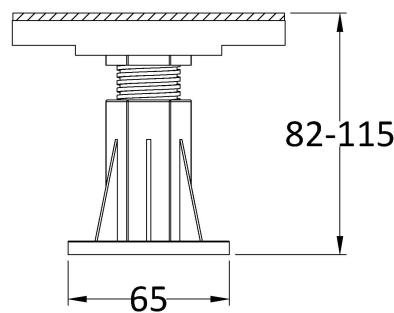

Length (mm):	
Width (mm):	
Height (mm):	
Gross Weight (kg):	
Barcode:	5055369007967

**Product Details**

Country of Origin:	Turkey
Fitting Instruction:	No
CE & UKCA:	
Colour/Finish:	White
Product Material:	Acrylic Capped ABS
Material Colour Reference:	European White
Radius:	0
Waste Required (mm):	
Compatible with Leg Kit:	Not Applicable

**Sales Code:** NTP515

**Description:** 1000 Tray Panel

**Product Dimensions**

Length (mm):	1000
Width (mm):	105
Height (mm):	12
Nett Weight (kg):	0.32

**Packaging Dimensions**

Length (mm):	1010
Width (mm):	110
Height (mm):	15
Gross Weight (kg):	0.32

**Packaging Data**

Box Colour:	Polybagged
Box Qty:	1
Label Size:	100 x 50
Label Colour:	White Label
Label Qty:	2

**Outer Box Dimensions (If Applicable)**

Length (mm):	
Width (mm):	
Height (mm):	
Gross Weight (kg):	
Barcode:	5055369007950

Sales Code: NTP001A

Description: Pack Of 6 Legs/Clips & Screws

**Product Dimensions**

Length (mm):	110
Width (mm):	110
Height (mm):	115
Depth (mm):	
Nett Weight (kg):	0.66

**Packaging Dimensions**

Height (mm):	180
Width (mm):	120
Depth (mm):	125
Gross Weight (kg):	0.73