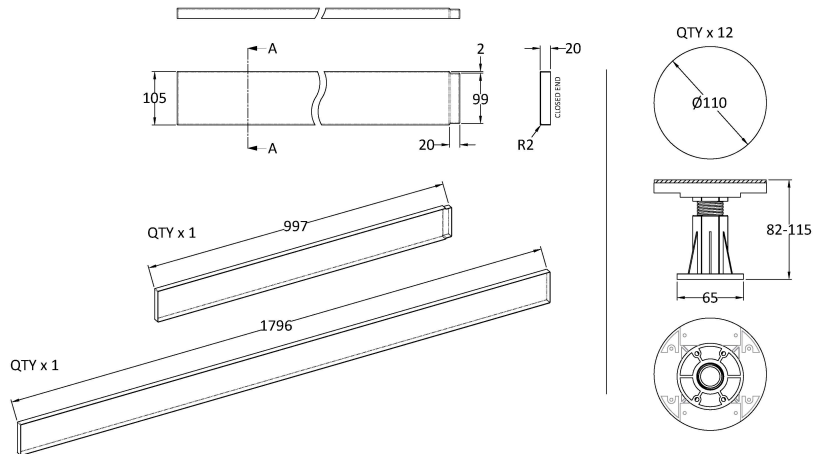

### Packaging Details

Barcode: 5056211868798

**Sales Code:** NTP565**Description:** 1800 Tray Panel**Product Dimensions**

Length (mm):	1800
Width (mm):	105
Height (mm):	12
Nett Weight (kg):	1

**Packaging Dimensions**

Length (mm):	1800
Width (mm):	105
Height (mm):	20
Gross Weight (kg):	1

**Packaging Data**

Box Colour:	Polybagged
Box Qty:	1
Label Size:	100 x 50
Label Colour:	White Label
Label Qty:	2

**Outer Box Dimensions (If Applicable)**

**Sales Code:** NTP515

**Description:** 1000 Tray Panel

**Product Dimensions**

Length (mm):	1000
Width (mm):	105
Height (mm):	12
Nett Weight (kg):	0.32

**Packaging Dimensions**

Length (mm):	1010
Width (mm):	110
Height (mm):	15
Gross Weight (kg):	0.32

Sales Code: NTP001A

Description: Pack Of 6 Legs/Clips & Screws

**Product Dimensions**

Length (mm):	110
Width (mm):	110
Height (mm):	115
Depth (mm):	
Nett Weight (kg):	0.66

**Packaging Dimensions**

Height (mm):	180
Width (mm):	120
Depth (mm):	125
Gross Weight (kg):	0.73