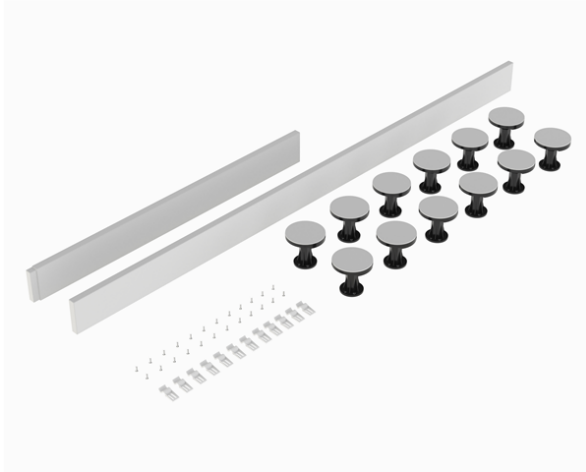

Sales Code: LEG4W

Description: Suitable For 1300-1800 Rec & Walk Trays

### Packaging Details

Barcode: 5056211868798

**Sales Code:** NTP565**Description:** 1800 Tray Panel**Product Dimensions**

Length (mm):	1800
Width (mm):	105
Height (mm):	12
Nett Weight (kg):	1

**Packaging Dimensions**

Length (mm):	1800
Width (mm):	105
Height (mm):	20
Gross Weight (kg):	1

**Packaging Data**

Box Colour:	Polybagged
Box Qty:	1
Label Size:	100 x 50
Label Colour:	White Label
Label Qty:	2

**Outer Box Dimensions (If Applicable)**

Length (mm):	
Width (mm):	
Height (mm):	
Gross Weight (kg):	
Barcode:	5055369007967

**Product Details**

Country of Origin:	Turkey
Fitting Instruction:	No
CE & UKCA:	
Colour/Finish:	White
Product Material:	Acrylic Capped ABS
Material Colour Reference:	European White
Radius:	0
Waste Required (mm):	
Compatible with Leg Kit:	Not Applicable