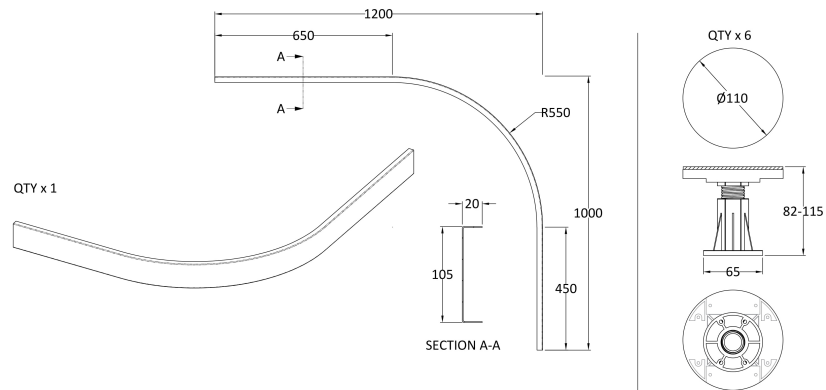

Sales Code: LEG5S

Description: Suitable For 700-900 Quad & Offset Trays

Packaging Details

Barcode: 5056211868873

Sales Code: TR71616

Description: 1200 X 1000 Quad Tray Panel

Product Dimensions

Length (mm):	1200
Width (mm):	1000
Height (mm):	12
Nett Weight (kg):	0.4

Packaging Dimensions

Length (mm):	550
Width (mm):	550
Height (mm):	550
Gross Weight (kg):	0.4

Packaging Data

Box Colour:	Polybagged
Box Qty:	1
Label Size:	100 x 50
Label Colour:	White Label
Label Qty:	2

Outer Box Dimensions (If Applicable)

Length (mm):	
Width (mm):	
Height (mm):	
Gross Weight (kg):	
Barcode:	5056211855477

Product Details

Country of Origin:	United Kingdom
Fitting Instruction:	No
CE & UKCA:	
Colour/Finish:	White
Product Material:	Acrylic Capped ABS
Material Colour Reference:	Slate Grey
Radius:	550
Waste Required (mm):	
Compatible with Leg Kit:	Not Applicable

Sales Code: NTP001A

Description: Pack Of 6 Legs/Clips & Screws

Product Dimensions

Length (mm):	110
Width (mm):	110
Height (mm):	115
Depth (mm):	
Nett Weight (kg):	0.66

Packaging Dimensions

Height (mm):	180
Width (mm):	120
Depth (mm):	125
Gross Weight (kg):	0.73