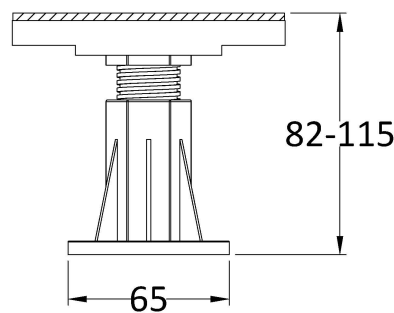

Sales Code: LEG5S

Description: Suitable For 700-900 Quad & Offset Trays

Packaging Details

Barcode: 5056211868873

Sales Code: TR71616

Description: 1200 X 1000 Quad Tray Panel

Product Dimensions

Length (mm):	1200
Width (mm):	1000
Height (mm):	12
Nett Weight (kg):	0.4

Packaging Dimensions

Length (mm):	550
Width (mm):	550
Height (mm):	550
Gross Weight (kg):	0.4

Packaging Data

Box Colour:	Polybagged
Box Qty:	1
Label Size:	100 x 50
Label Colour:	White Label
Label Qty:	2

Outer Box Dimensions (If Applicable)

Length (mm):	
Width (mm):	
Height (mm):	
Gross Weight (kg):	
Barcode:	5056211855477

Product Details

Country of Origin:	United Kingdom
Fitting Instruction:	No
CE & UKCA:	
Colour/Finish:	White
Product Material:	Acrylic Capped ABS
Material Colour Reference:	Slate Grey
Radius:	550
Waste Required (mm):	
Compatible with Leg Kit:	Not Applicable

Sales Code: NTP001A

Description: Pack Of 6 Legs/Clips & Screws

Product Dimensions

Length (mm):	110
Width (mm):	110
Height (mm):	115
Depth (mm):	
Nett Weight (kg):	0.66

Packaging Dimensions

Height (mm):	180
Width (mm):	120
Depth (mm):	125
Gross Weight (kg):	0.73