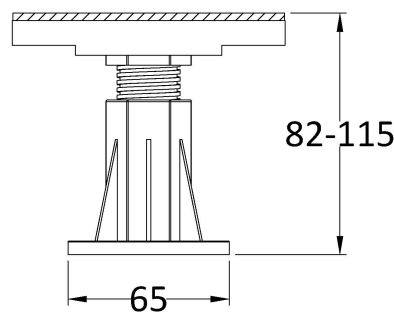

Sales Code: NTP616

Description: 1200 X 1000 Quad Tray Panel

Product Dimensions

Length (mm):	1200
Width (mm):	1000
Height (mm):	12
Nett Weight (kg):	0.4

Packaging Dimensions

Length (mm):	1200
Width (mm):	105
Height (mm):	20
Gross Weight (kg):	0.4

Packaging Data

Box Colour:	Polybagged
Box Qty:	1
Label Size:	100 x 50
Label Colour:	White Label
Label Qty:	2

Outer Box Dimensions (If Applicable)

Length (mm):	
Width (mm):	
Height (mm):	
Gross Weight (kg):	
Barcode:	5056211855460

Product Details

Country of Origin:	Turkey
Fitting Instruction:	No
CE & UKCA:	
Colour/Finish:	White
Product Material:	Acrylic Capped ABS
Material Colour Reference:	European White
Radius:	550
Waste Required (mm):	
Compatible with Leg Kit:	Not Applicable

Sales Code: NTP001A

Description: Pack Of 6 Legs/Clips & Screws

Product Dimensions

Length (mm):	110
Width (mm):	110
Height (mm):	115
Depth (mm):	
Nett Weight (kg):	0.66

Packaging Dimensions

Height (mm):	180
Width (mm):	120
Depth (mm):	125
Gross Weight (kg):	0.73