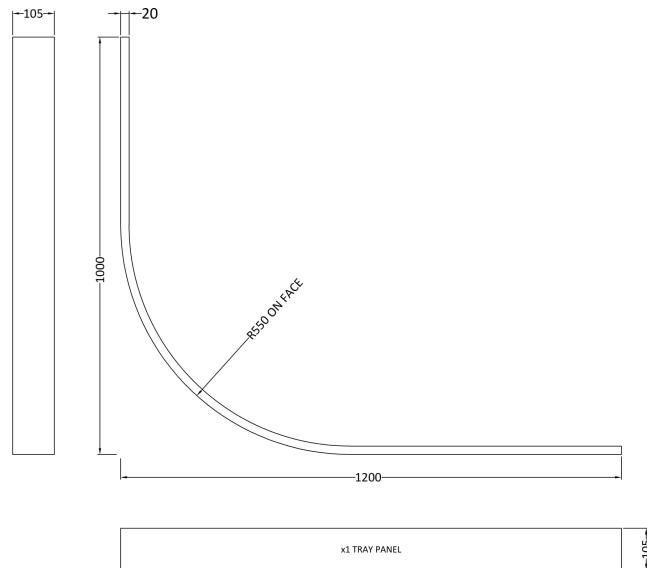

Sales Code: NTP616

Description: 1200 X 1000 Quad Tray Panel

Product Dimensions

Length (mm):	1200
Width (mm):	1000
Height (mm):	12
Nett Weight (kg):	0.4

Packaging Dimensions

Length (mm):	1200
Width (mm):	105
Height (mm):	20
Gross Weight (kg):	0.4

Packaging Data

Box Colour:	Polybagged
Box Qty:	1
Label Size:	100 x 50
Label Colour:	White Label
Label Qty:	2

Outer Box Dimensions (If Applicable)

Length (mm):	
Width (mm):	
Height (mm):	
Gross Weight (kg):	
Barcode:	5056211855460

Product Details

Country of Origin:	Turkey
Fitting Instruction:	No
CE & UKCA:	
Colour/Finish:	White
Product Material:	Acrylic Capped ABS
Material Colour Reference:	European White
Radius:	550
Waste Required (mm):	
Compatible with Leg Kit:	Not Applicable

Sales Code: NTP001A

Description: Pack Of 6 Legs/Clips & Screws

Product Dimensions

Length (mm):	110
Width (mm):	110
Height (mm):	115
Depth (mm):	
Nett Weight (kg):	0.66

Packaging Dimensions

Height (mm):	180
Width (mm):	120
Depth (mm):	125
Gross Weight (kg):	0.73